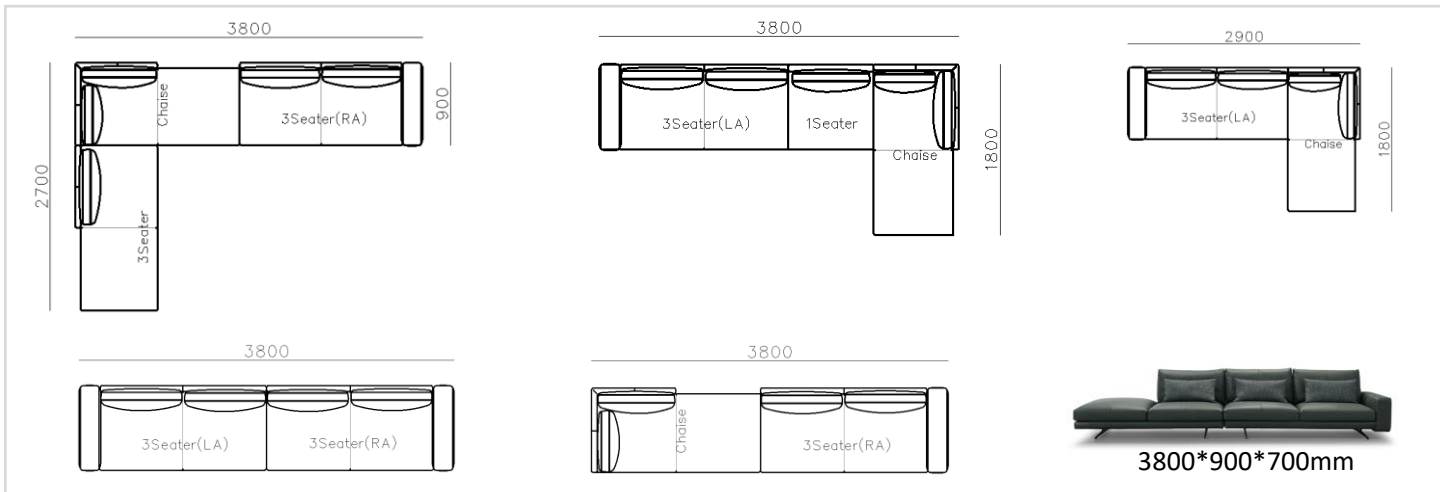

- ✓S2005 Full Leather
- ✓Sleek and clean lines

Image for reference only, sample leather discontinued