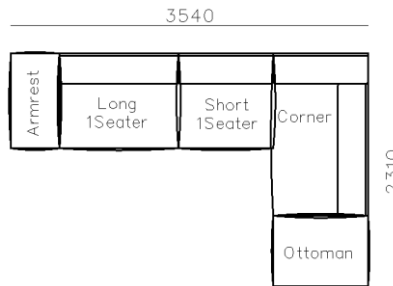

- ✓ S986-1 SOFA
- ✓ Adjustable backrest
- ✓ Modern modular design
- ✓ Flexible fabric couch

Image for reference only, sample fabric discontinued