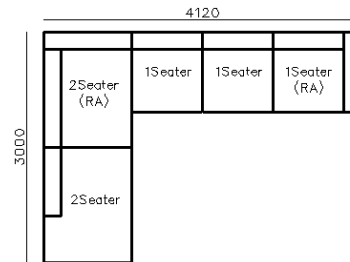

- ✓ S981-1 SOFA
- ✓ Soft feather and latex seating comfort
- ✓ Modular design