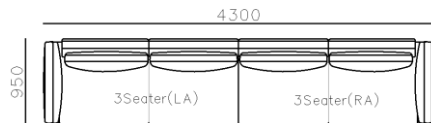

- ✓ S1702B
- ✓ 2 Types of arm available.
- ✓ Top notch stitching
- ✓ Strong geometric features

Image for reference only, Brown fabric discontinued

- ✓ S2002
- ✓ Soft seating comfort
- ✓ Metal structure

- ✓ B21S-1002
- ✓ Soft seating comfort
- ✓ Two kinds seating available
- ✓ With side table
- ✓ Modular design concept for free arrangement.