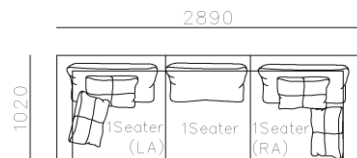

- ✓ S1508-2 SOFA
- ✓ Flexible combination
- ✓ 3+2+1+1 or sectional