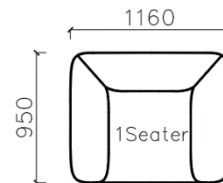

- ✓ B25S-1040
- ✓ Solid ash wood Legs
- ✓ Soft seating comfort