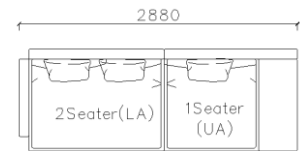

- ✓ B24S-1031 Fabric Sofa
- ✓ Soft feather sofa