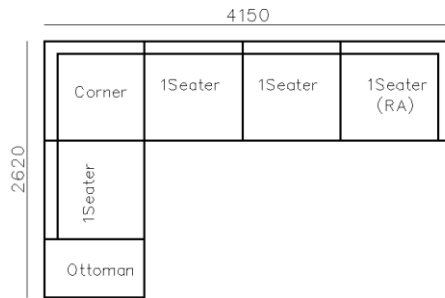

- ✓ S1606B SOFA
- ✓ Elastic soft seating comfort
- ✓ Modular design
- ✓ Metal structure