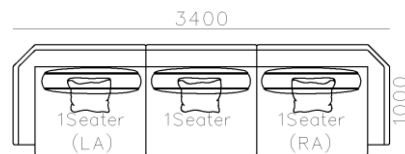

- ✓ S972-5 SOFA
- ✓ Soft feather seating