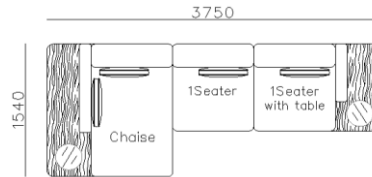

Images for reference only, sample color discontinued