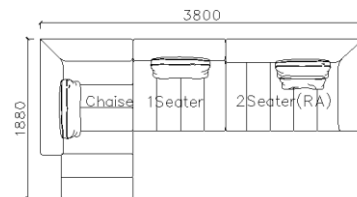

- ✓ B23S-1023
- ✓ Strong Geographic Lines

3800*1880*610mm

3240*1090*610mm