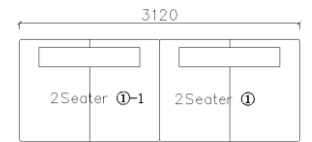

4430**1600*(730/820)

2800*1100*(730/820)

- ✓ B24S-1029 Sofa
- ✓ Available in Eco-leather/Fabric
- ✓ Modular Design Concept
- ✓ Free Open design

4250*1130*600mm

1600*1130*600mm

- ✓ B24S-1029 Sofa
- ✓ Available in Eco-leather/Fabric
- ✓ Modular Design Concept
- ✓ Free Open design