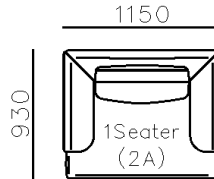

- ✓ S2001 SOFA
- ✓ Fabric sectional .
- ✓ Outward armrest and comfortable seating .

Image for reference only, small cushion fabric discontinued