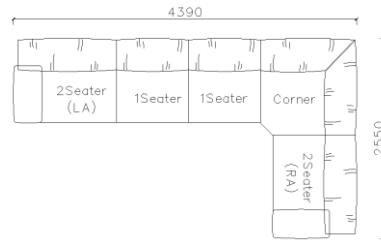

- ✓ B24S-1030 Full Leather
- ✓ Superior comfortable seating, backrest and armrest