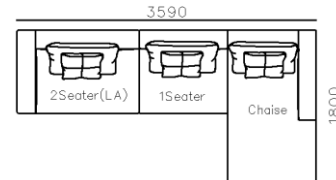

- ✓ B21S-1001 SOFA
- ✓ Leisure big fabric sectional
- ✓ Modern modular design