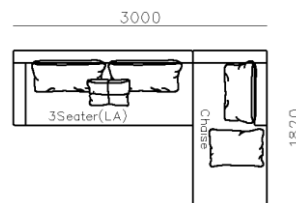

- ✓ S2012 SOFA
- ✓ High back support