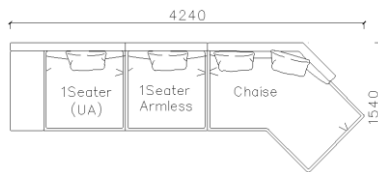

- ✓ B23S-1026 Eco-leather sofa
- ✓ Modular design
- ✓ Soft seating comfort

- ✓ B24S-1031 Fabric Sofa
- ✓ Soft feather sofa

4240*1540*740mm

3260*1050*740mm

- ✓ B24S-1031 Fabric Sofa
- ✓ Soft feather sofa

- ✓ B23S-1023
- ✓ Strong Geographic Lines