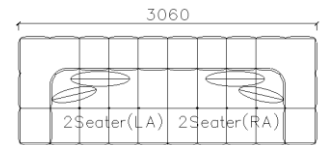

- ✓ B24S-1030 Full Leather
- ✓ Superior comfortable seating, backrest and armrest

- ✓ B23S-1013B Fabric
- ✓ B23S-1013B-1 Full Leather

3890*1500*640mm

2860*1090*640mm

- ✓ S1502E-1
- ✓ Thick genuine leather cover
- ✓ Modern modular design
- ✓ Free arrangement