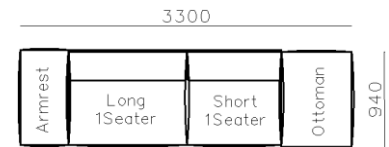

- ✓ S986-3 Full Leather
- ✓ Adjustable backrest
- ✓ Modular Design Concept