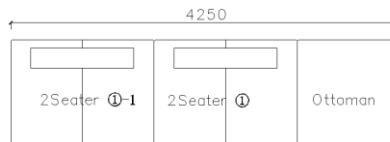

4430**1600*(730/820)

2800*1100*(730/820)

- ✓ B24S-1029 Sofa
- ✓ Available in Eco-leather/Fabric
- ✓ Modular Design Concept
- ✓ Free Open design

4250*1130*600mm

1600*1130*600mm

- ✓ B24S-1029 Sofa
- ✓ Available in Eco-leather/Fabric
- ✓ Modular Design Concept
- ✓ Free Open design