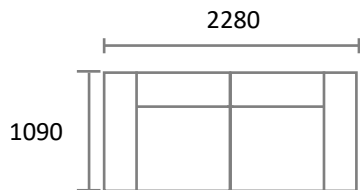

- ✓ B25S-1049
- ✓ Leather Recliner Sofa