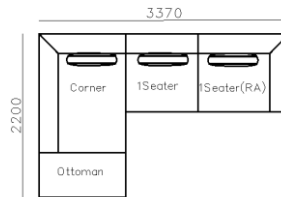

- ✓ S00716C-2 SOFA
- ✓ Durable fabric couch

Image for reference only, sample fabric discontinued