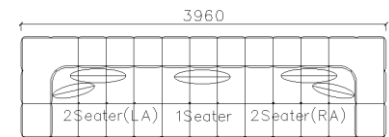

- ✓ B24S-1030 Full Leather
- ✓ Superior comfortable seating, backrest and armrest

- ✓ B23S-1013B Fabric
- ✓ B23S-1013B-1 Full Leather

3890*1500*640mm

2860*1090*640mm

- ✓ S1502E-1
- ✓ Thick genuine leather cover
- ✓ Modern modular design
- ✓ Free arrangement