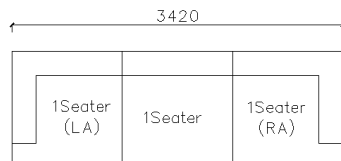

3800*1880*610mm

3240*1090*610mm

- ✓ B23S-1024-1
- ✓ Easy Clean Fabric

Image for reference only, sample color discontinued

- ✓ B23S-1034 Fabric Sofa
- ✓ Modular Design

- ✓ B23S-1033 Fabric Sofa
- ✓ Multi-configuration