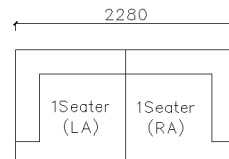

3800*1880*610mm

3240*1090*610mm

- ✓ B23S-1024-1
- ✓ Easy Clean Fabric

Image for reference only, sample color discontinued

- ✓ B23S-1034 Fabric Sofa
- ✓ Modular Design

- ✓ B23S-1033 Fabric Sofa
- ✓ Multi-configuration