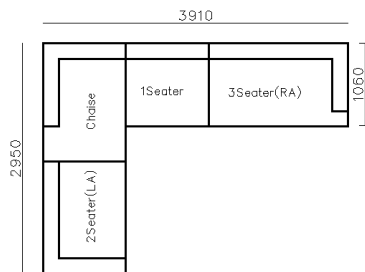

- ✓ S1502E-1
- ✓ Thick genuine leather cover
- ✓ Modern modular design
- ✓ Free arrangement

Image for reference only, sample leather discontinued