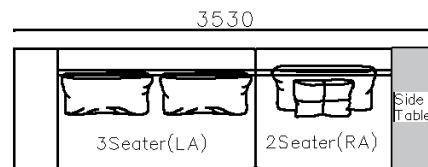

- ✓ S1702B
- ✓ 2 Types of arm available.
- ✓ Top notch stitching
- ✓ Strong geometric features

Image for reference only, Brown fabric discontinued

- ✓ S2002
- ✓ Soft seating comfort
- ✓ Metal structure

- ✓ B21S-1002
- ✓ Soft seating comfort
- ✓ Two kinds seating available
- ✓ With side table
- ✓ Modular design concept for free arrangement.

- ✓ B21S-1002
- ✓ Soft seating comfort
- ✓ Two kinds seating available
- ✓ With side table
- ✓ Modular design concept for free arrangement.

- ✓ S1508-2 SOFA
- ✓ Flexible combination
- ✓ 3+2+1+1 or sectional