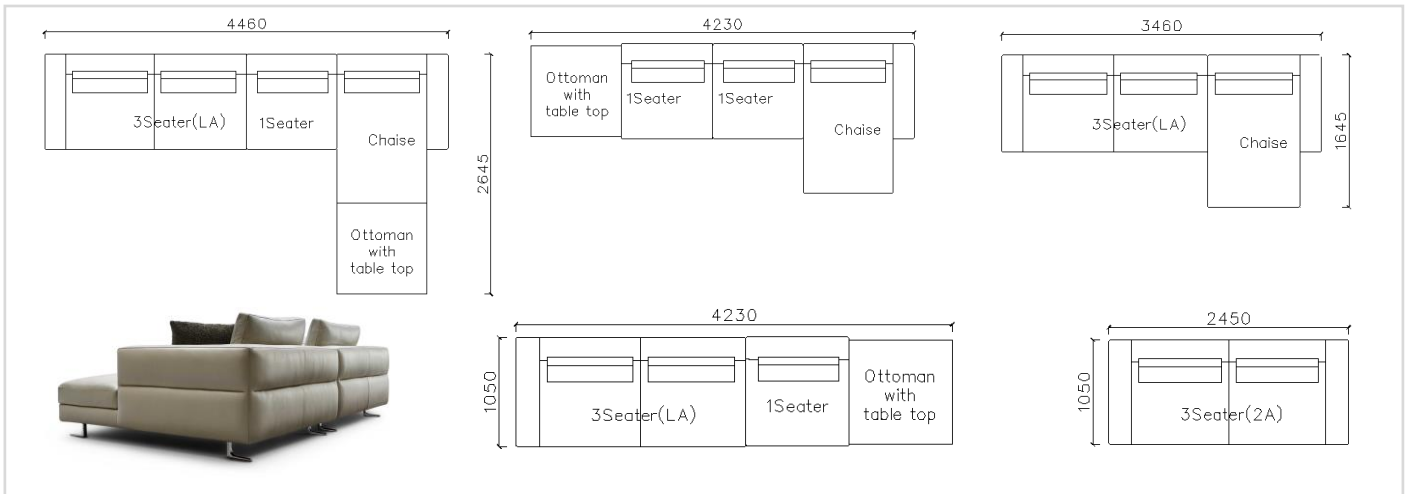

- ✓ L24S-A024 Full Leather Sofa
- ✓ Multi-configuration