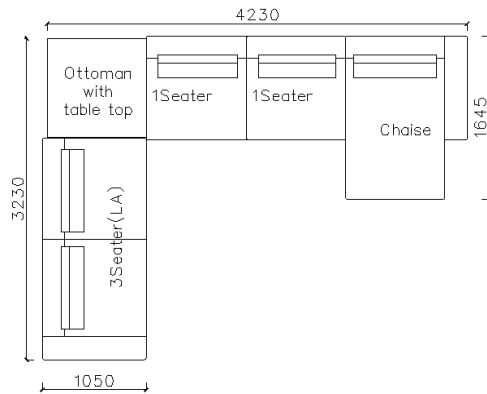

- ✓ L24S-A024 Full Leather Sofa
- ✓ Multi-configuration