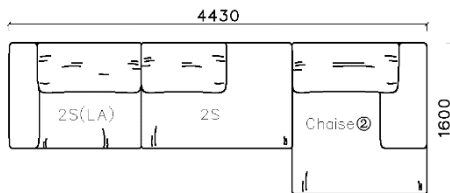

4430**1600*(730/820)

2800*1100*(730/820)

- ✓ B24S-1029 Sofa
- ✓ Available in Eco-leather/Fabric
- ✓ Modular Design Concept
- ✓ Free Open design

4250*1130*600mm

1600*1130*600mm

- ✓ B24S-1029 Sofa
- ✓ Available in Eco-leather/Fabric
- ✓ Modular Design Concept
- ✓ Free Open design