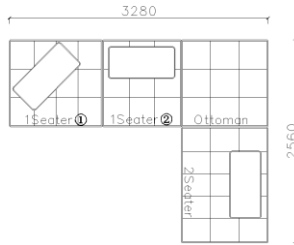

- ✓ B23S-1039 Leather Sofa
- ✓ Removable Backrest