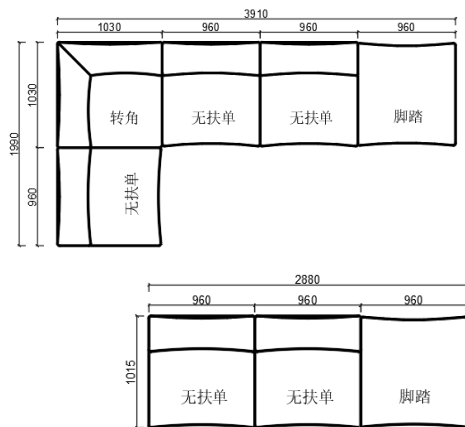

- ✓ B25S-1053
- ✓ Fabric Sofa with curved back