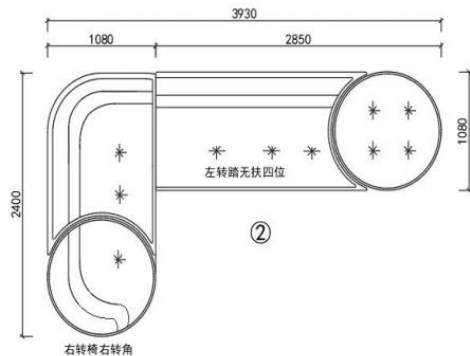

- ✓ B26S-1054
- ✓ Fabric Sofa with swivel chair or ottoman.