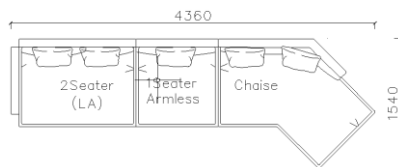

- ✓ B23S-1026 Eco-leather sofa
- ✓ Modular design
- ✓ Soft seating comfort

- ✓ B24S-1031 Fabric Sofa
- ✓ Soft feather sofa

4240*1540*740mm

3260*1050*740mm

- ✓ B24S-1031 Fabric Sofa
- ✓ Soft feather sofa

- ✓ B23S-1023
- ✓ Strong Geographic Lines