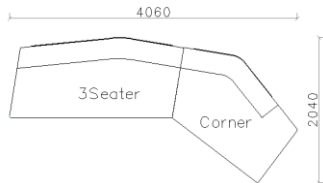

- ✓ L24S-A018 Full Leather Sofa
- ✓ Strong geometric line
- ✓ Stainless steel back