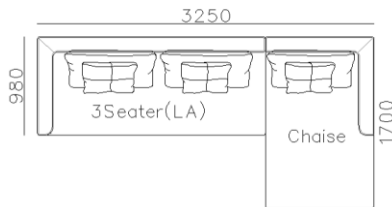

Images for reference only, sample color discontinued