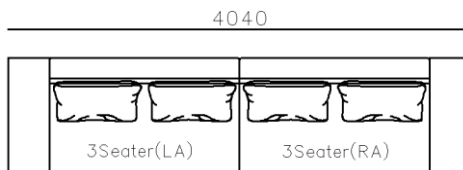

- ✓ S1702B
- ✓ 2 Types of arm available.
- ✓ Top notch stitching
- ✓ Strong geometric features

Image for reference only, Brown fabric discontinued

- ✓ S2002
- ✓ Soft seating comfort
- ✓ Metal structure

- ✓ B21S-1002
- ✓ Soft seating comfort
- ✓ Two kinds seating available
- ✓ With side table
- ✓ Modular design concept for free arrangement.

- ✓ B21S-1002
- ✓ Soft seating comfort
- ✓ Two kinds seating available
- ✓ With side table
- ✓ Modular design concept for free arrangement.

- ✓ S1508-2 SOFA
- ✓ Flexible combination
- ✓ 3+2+1+1 or sectional