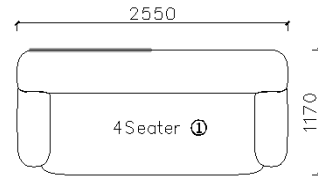

- ✓ L24S-A025 Full Leather Sofa
- ✓ Beautiful curved design with comfort