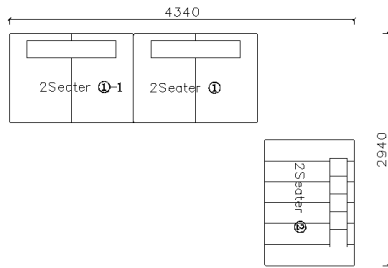

4430**1600*(730/820)

2800*1100*(730/820)

- ✓ B24S-1029 Sofa
- ✓ Available in Eco-leather/Fabric
- ✓ Modular Design Concept
- ✓ Free Open design

4250*1130*600mm

1600*1130*600mm

- ✓ B24S-1029 Sofa
- ✓ Available in Eco-leather/Fabric
- ✓ Modular Design Concept
- ✓ Free Open design