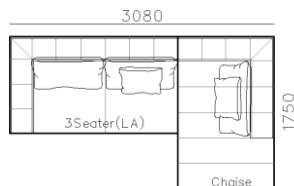

- ✓ **B21S-1004PB**
- ✓ Leather and fabric sofa
- ✓ 2 types of seating system
- ✓ Extra soft seating experience

Image for reference only, sample leather discontinued

Y