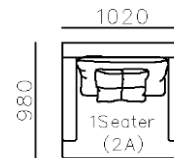

- ✓ S1903 SOFA
- ✓ High quality fabric