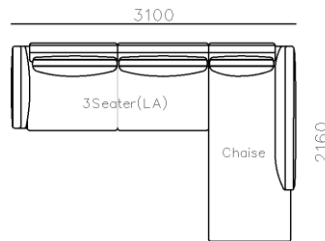

- ✓ S1702B
- ✓ 2 Types of arm available.
- ✓ Top notch stitching
- ✓ Strong geometric features

Image for reference only, Brown fabric discontinued

- ✓ S2002
- ✓ Soft seating comfort
- ✓ Metal structure

- ✓ B21S-1002
- ✓ Soft seating comfort
- ✓ Two kinds seating available
- ✓ With side table
- ✓ Modular design concept for free arrangement.