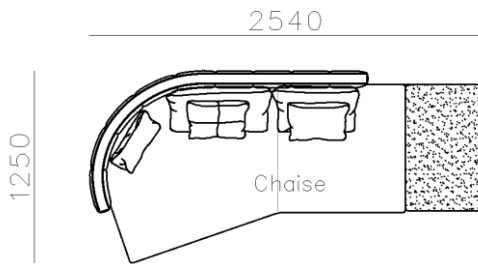

- ✓ B21S-1009 SOFA
- ✓ Smooth curve structure
- ✓ High requirement on sewing
- ✓ Fabric and leather are available

Image for reference only, sample leather discontinued