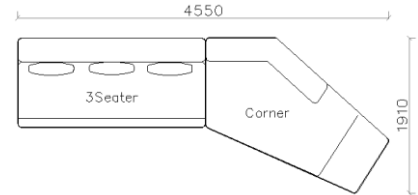

- ✓ L24S-A023 Full Leather Sofa
- ✓ Stainless steel with leather bottom.
- ✓ Built-in side table