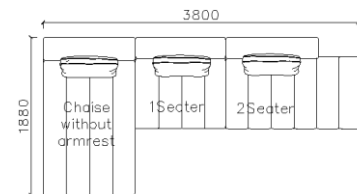

- ✓ B23S-1023
- ✓ Strong Geographic Lines

3800*1880*610mm

3240*1090*610mm