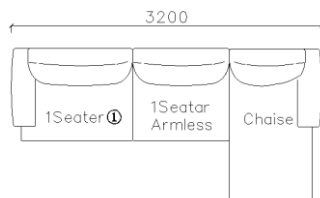

- ✓ B23S-1033 Fabric Sofa
- ✓ Multi-configuration