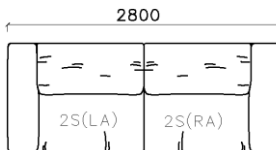

4430**1600*(730/820)

2800*1100*(730/820)

- ✓ B24S-1029 Sofa
- ✓ Available in Eco-leather/Fabric
- ✓ Modular Design Concept
- ✓ Free Open design

4250*1130*600mm

1600*1130*600mm

- ✓ B24S-1029 Sofa
- ✓ Available in Eco-leather/Fabric
- ✓ Modular Design Concept
- ✓ Free Open design