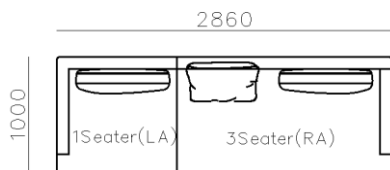

- ✓ B21S-1007 SOFA
- ✓ Genuine leather 3-seater
- ✓ Metal base
- ✓ Soft seating comfort

Image for reference only, sample leather discontinued