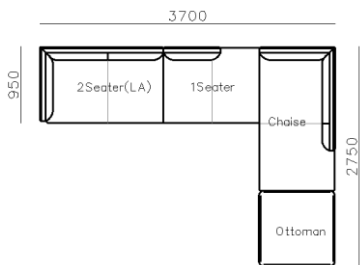

- ✓ S2004
- ✓ Pretty soft feather seating
- ✓ Genuine leather match with fabric
- ✓ Modular design

Image for reference only, sample fabric discontinued