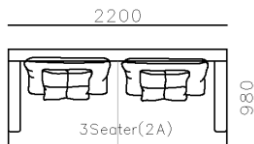

- ✓ S1903 SOFA
- ✓ High quality fabric