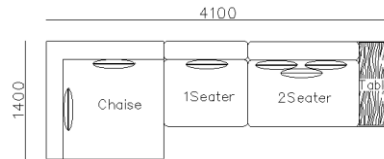

Images for reference only, sample color discontinued