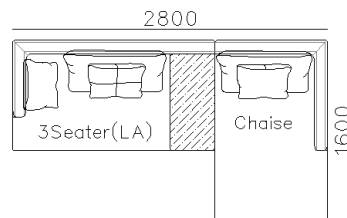

Images for reference only, sample color discontinued