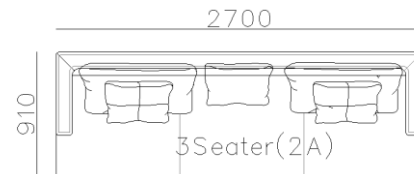

Images for reference only, sample color discontinued