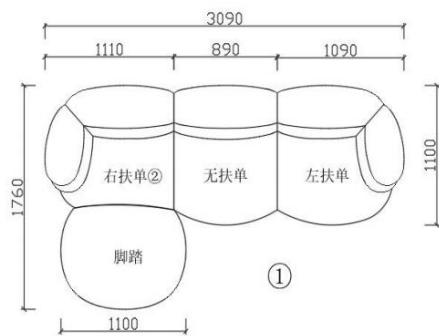

✓ B26S-1055

✓ Fabric Sofa