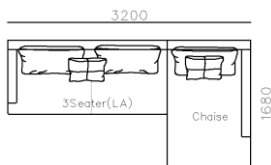

- ✓ S1903 SOFA
- ✓ High quality fabric