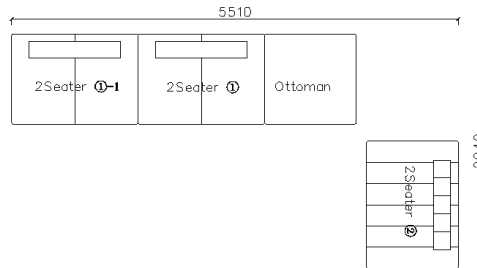

4430**1600*(730/820)

2800*1100*(730/820)

- ✓ B24S-1029 Sofa
- ✓ Available in Eco-leather/Fabric
- ✓ Modular Design Concept
- ✓ Free Open design

4250*1130*600mm

1600*1130*600mm

- ✓ B24S-1029 Sofa
- ✓ Available in Eco-leather/Fabric
- ✓ Modular Design Concept
- ✓ Free Open design