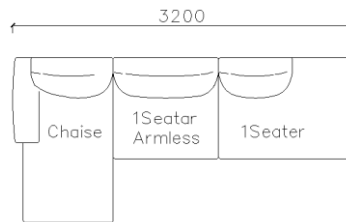

3800*1880*610mm

3240*1090*610mm

- ✓ B23S-1024-1
- ✓ Easy Clean Fabric

Image for reference only, sample color discontinued

- ✓ B23S-1034 Fabric Sofa
- ✓ Modular Design

- ✓ B23S-1033 Fabric Sofa
- ✓ Multi-configuration