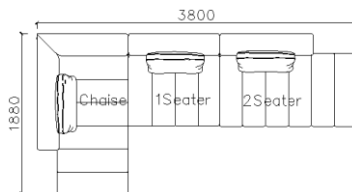

3240*1090*610mm