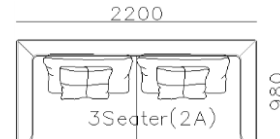

Images for reference only, sample color discontinued