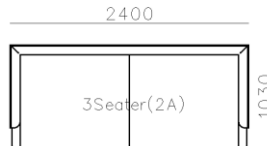

- ✓ S956 SOFA
- ✓ Fabric sofa with soft seating comfort

Image for reference only, sample fabric discontinued