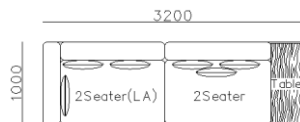

Images for reference only, sample color discontinued