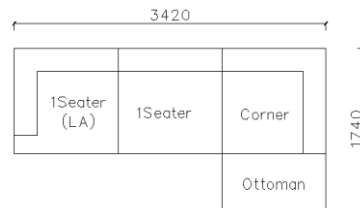

- ✓ B23S-1034 Fabric Sofa
- ✓ Modular Design