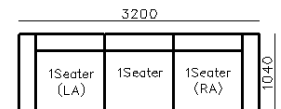

- ✓ S1518-2 SOFA
- ✓ Adjustable backrest
- ✓ Soft memory foam seating

- ✓ S1706 SOFA
- ✓ Metal base cover with microfiber leather
- ✓ Wood storage arm

Please note wooden arm in black color

- ✓ S981-1 SOFA
- ✓ Soft feather and latex seating comfort
- ✓ Modular design