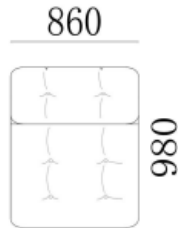

- ✓ B21S-1012 SOFA
- ✓ Ultra Soft feather seating