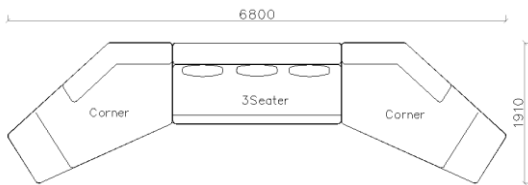

- ✓ L24S-A023 Full Leather Sofa
- ✓ Stainless steel with leather bottom.
- ✓ Built-in side table