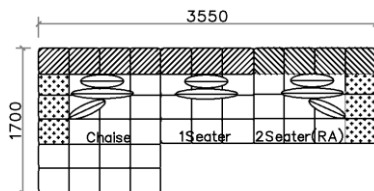

- ✓ B24S-1030 Full Leather
- ✓ Superior comfortable seating, backrest and armrest

- ✓ B23S-1013B Fabric
- ✓ B23S-1013B-1 Full Leather

3890*1500*640mm

2860*1090*640mm

- ✓ S1502E-1
- ✓ Thick genuine leather cover
- ✓ Modern modular design
- ✓ Free arrangement