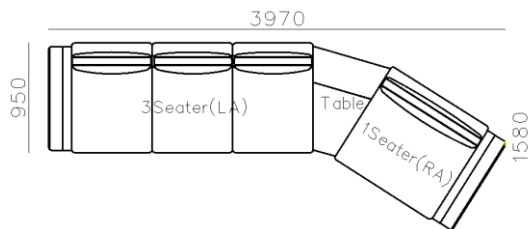

- ✓ S2003 SOFA
- ✓ Add one side table become a curved shape sectional