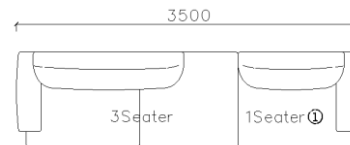

- ✓ B23S-1033 Fabric Sofa
- ✓ Multi-configuration