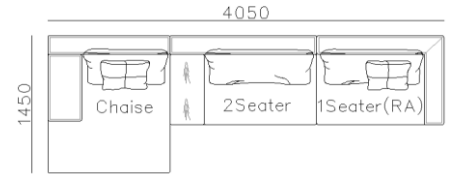

Images for reference only, sample color discontinued