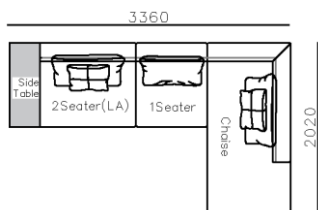

- ✓ B21S-1002
- ✓ Soft seating comfort
- ✓ Two kinds seating available
- ✓ With side table
- ✓ Modular design concept for free arrangement.