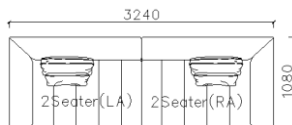

- ✓ B23S-1023
- ✓ Strong Geographic Lines

3800*1880*610mm

3240*1090*610mm