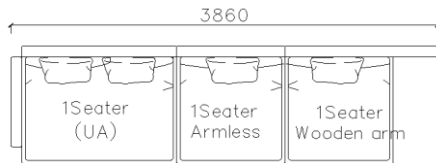

- ✓ B23S-1026 Eco-leather sofa
- ✓ Modular design
- ✓ Soft seating comfort

- ✓ B24S-1031 Fabric Sofa
- ✓ Soft feather sofa

4240*1540*740mm

3260*1050*740mm

- ✓ B24S-1031 Fabric Sofa
- ✓ Soft feather sofa

- ✓ B23S-1023
- ✓ Strong Geographic Lines