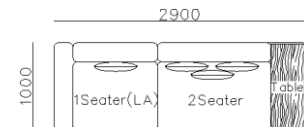

Images for reference only, sample color discontinued