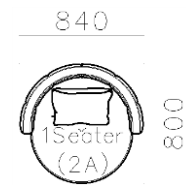

- ✓ B21S-1009 SOFA
- ✓ Smooth curve structure
- ✓ High requirement on sewing
- ✓ Fabric and leather are available

Image for reference only, sample leather discontinued