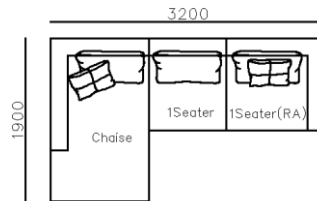

- ✓ S1605B SOFA
- ✓ Adjustable backrest
- ✓ Soft feather and memory foam seating comfort