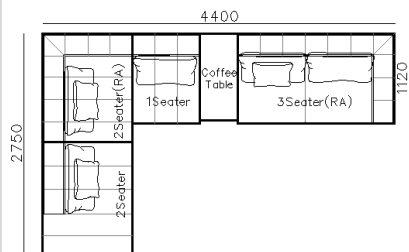

- ✓ **B21S-1004PB**
- ✓ Leather and fabric sofa
- ✓ 2 types of seating system
- ✓ Extra soft seating experience

Image for reference only, sample leather discontinued

Y