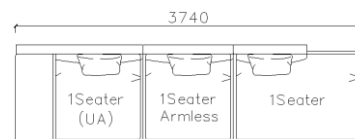

- ✓ B23S-1026 Eco-leather sofa
- ✓ Modular design
- ✓ Soft seating comfort

- ✓ B24S-1031 Fabric Sofa
- ✓ Soft feather sofa

4240*1540*740mm

3260*1050*740mm

- ✓ B24S-1031 Fabric Sofa
- ✓ Soft feather sofa

- ✓ B23S-1023
- ✓ Strong Geographic Lines