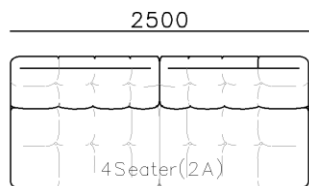

- ✓ B21S-1011 SOFA
- ✓ Ultra Soft feather seating