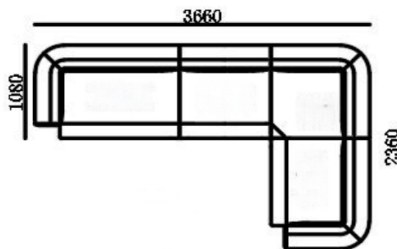

- ✓ L25S-A026
- ✓ Leather Sofa