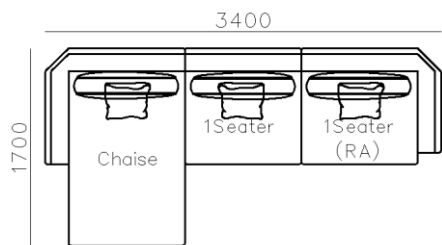

- ✓ S972-5 SOFA
- ✓ Soft feather seating