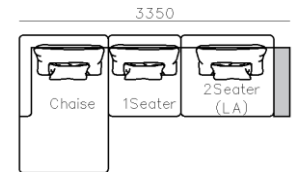

- ✓ B21S-1015 SOFA
- ✓ Adjustable backrest original design BMS
- ✓ New arrival