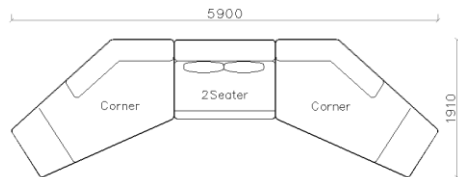

- ✓ L24S-A023 Full Leather Sofa
- ✓ Stainless steel with leather bottom.
- ✓ Built-in side table