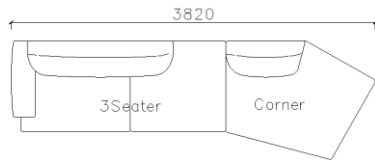

- ✓ B23S-1033 Fabric Sofa
- ✓ Multi-configuration