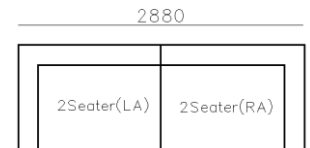

- ✓ S1502E-2
- ✓ Nubuck fabric sofa
- ✓ Soft seating comfort
- ✓ Strong and comfortable backrest support
- ✓ 2 arm designs