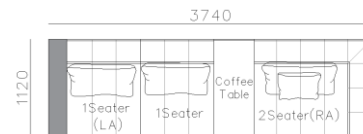

- ✓ **B21S-1004PB**
- ✓ Leather and fabric sofa
- ✓ 2 types of seating system
- ✓ Extra soft seating experience

Image for reference only, sample leather discontinued

Y