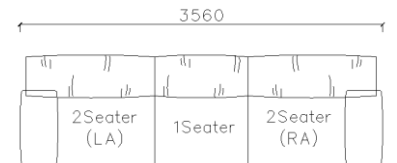

- ✓ B24S-1030 Full Leather
- ✓ Superior comfortable seating, backrest and armrest

- ✓ B23S-1013B Fabric
- ✓ B23S-1013B-1 Full Leather

3890*1500*640mm

2860*1090*640mm

- ✓ S1502E-1
- ✓ Thick genuine leather cover
- ✓ Modern modular design
- ✓ Free arrangement