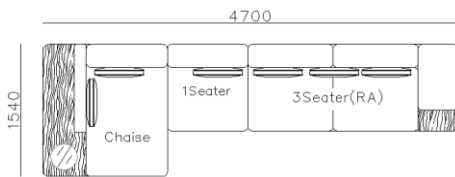

Images for reference only, sample color discontinued