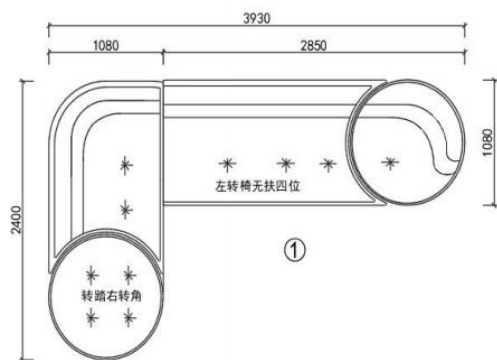

- ✓ B26S-1054
- ✓ Fabric Sofa with swivel chair or ottoman.