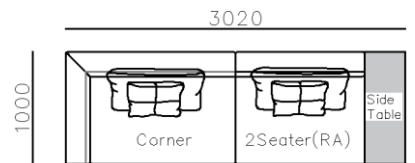

- ✓ S1702B
- ✓ 2 Types of arm available.
- ✓ Top notch stitching
- ✓ Strong geometric features

Image for reference only, Brown fabric discontinued

- ✓ S2002
- ✓ Soft seating comfort
- ✓ Metal structure

- ✓ B21S-1002
- ✓ Soft seating comfort
- ✓ Two kinds seating available
- ✓ With side table
- ✓ Modular design concept for free arrangement.