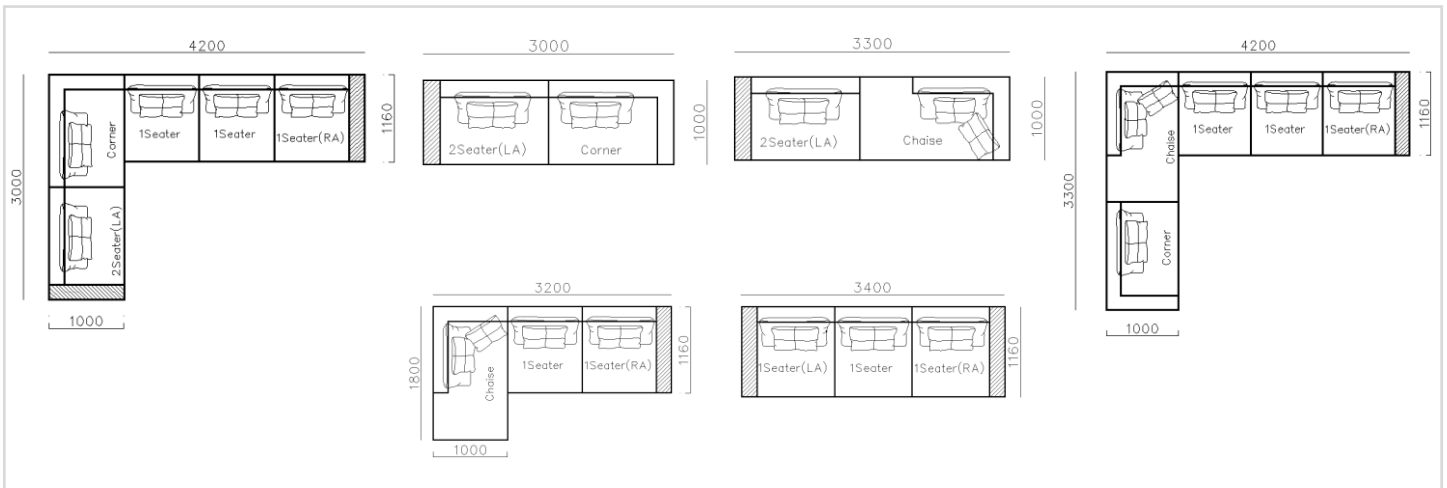

- ✓ S1608-1
- ✓ Fabric feather sofa with wooden armrests.
- ✓ Upholstery armrest or wooden armrest available.
- ✓ Modular design concept for multiple layout.