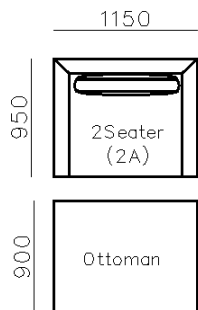

- ✓ S00816/B SOFA
- ✓ Soft memory foam seating