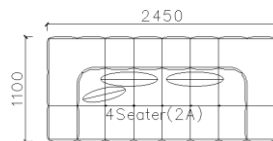

- ✓ B24S-1030 Full Leather
- ✓ Superior comfortable seating, backrest and armrest

- ✓ B23S-1013B Fabric
- ✓ B23S-1013B-1 Full Leather

3890*1500*640mm

2860*1090*640mm

- ✓ S1502E-1
- ✓ Thick genuine leather cover
- ✓ Modern modular design
- ✓ Free arrangement