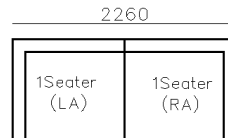

- ✓ S1606B SOFA
- ✓ Elastic soft seating comfort
- ✓ Modular design
- ✓ Metal structure