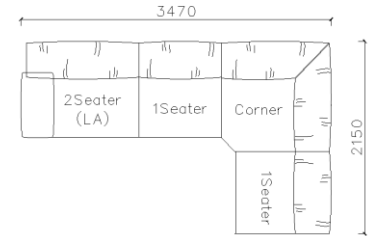

- ✓ B24S-1030 Full Leather
- ✓ Superior comfortable seating, backrest and armrest