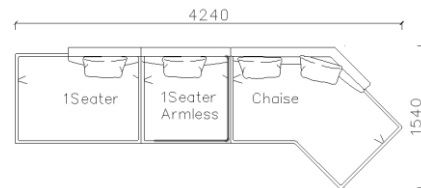

3260*1050*740mm