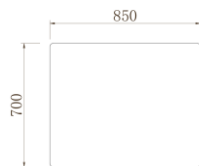

✓ B25S-1050

✓ Fabric Sofa