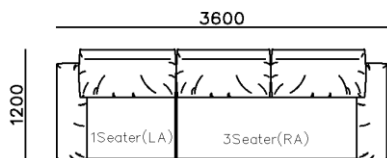

- ✓ B21S-1010 SOFA
- ✓ Soft feather filling 4-seater