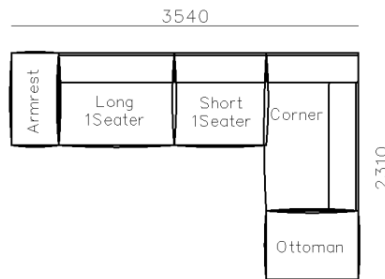

- ✓ S986-3 Full Leather
- ✓ Adjustable backrest
- ✓ Modular Design Concept