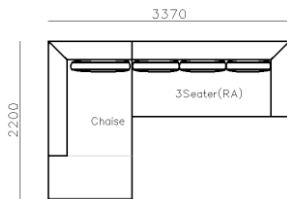

- ✓ S00716C-2 SOFA
- ✓ Durable fabric couch

Image for reference only, sample fabric discontinued