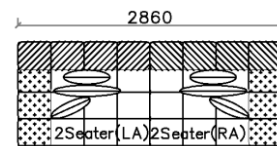

- ✓ B24S-1030 Full Leather
- ✓ Superior comfortable seating, backrest and armrest

- ✓ B23S-1013B Fabric
- ✓ B23S-1013B-1 Full Leather

3890*1500*640mm

2860*1090*640mm

- ✓ S1502E-1
- ✓ Thick genuine leather cover
- ✓ Modern modular design
- ✓ Free arrangement