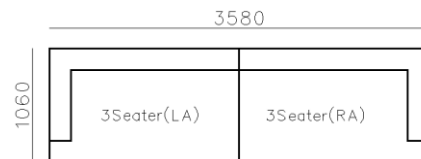

- ✓ S1502E-1
- ✓ Thick genuine leather cover
- ✓ Modern modular design
- ✓ Free arrangement

Image for reference only, sample leather discontinued