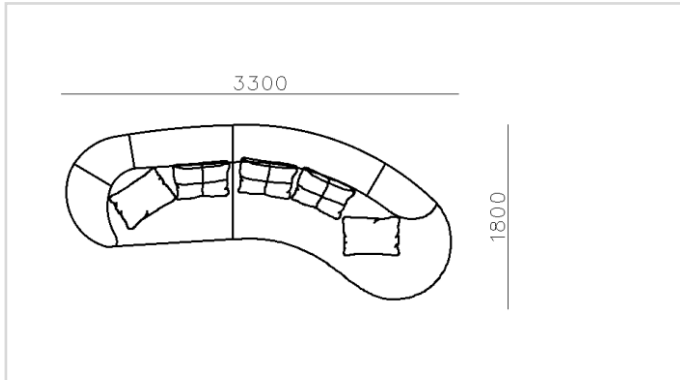

- ✓ B23S-1021 SOFA
- ✓ Adjustable armrest
- ✓ Soft and comfort seating

- ✓ B21S-1009 SOFA
- ✓ Special curved shape sofa
- ✓ Chaise add sintered stone as side table

- ✓ S2011 SOFA
- ✓ Popular curved design
- ✓ Quality Boucle Fabric