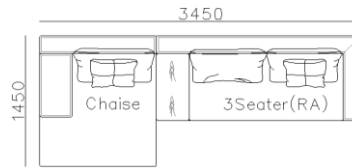

Images for reference only, sample color discontinued