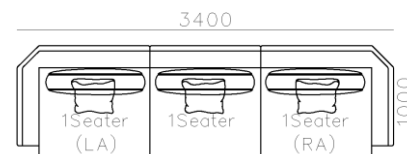

- ✓ S986-3 Full Leather
- ✓ Adjustable backrest
- ✓ Modular Design Concept

✓S972-3

✓Genuine leather Couch

✓Outward arm and back design

Image for reference only, sample leather discontinued

- ✓ B21S-1009 SOFA
- ✓ Smooth curve structure
- ✓ High requirement on sewing
- ✓ Fabric and leather are available