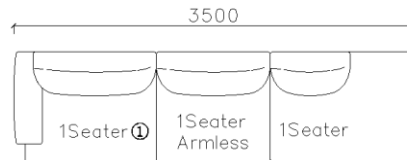

3800*1880*610mm

3240*1090*610mm

- ✓ B23S-1024-1
- ✓ Easy Clean Fabric

Image for reference only, sample color discontinued

- ✓ B23S-1034 Fabric Sofa
- ✓ Modular Design

- ✓ B23S-1033 Fabric Sofa
- ✓ Multi-configuration