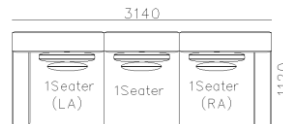

Images for reference only, sample color discontinued