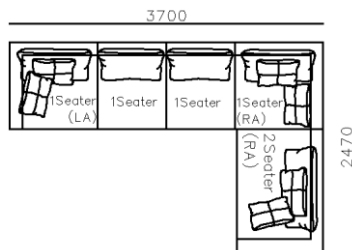

- ✓ S1508-2 SOFA
- ✓ Flexible combination
- ✓ 3+2+1+1 or sectional