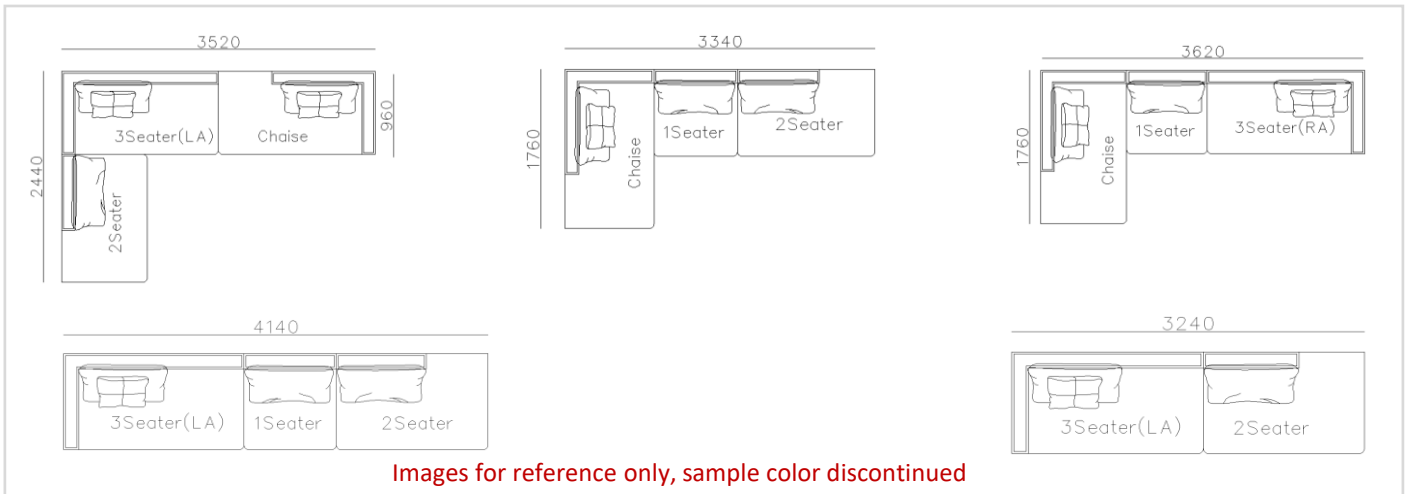

- ✓ BL2110
- ✓ Full Nubuck Leather Sofa
- ✓ Luxurious Golden Metal Leg