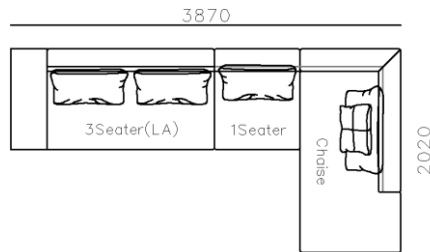

- ✓ S1702B
- ✓ 2 Types of arm available.
- ✓ Top notch stitching
- ✓ Strong geometric features

Image for reference only, Brown fabric discontinued

- ✓ S2002
- ✓ Soft seating comfort
- ✓ Metal structure

- ✓ B21S-1002
- ✓ Soft seating comfort
- ✓ Two kinds seating available
- ✓ With side table
- ✓ Modular design concept for free arrangement.