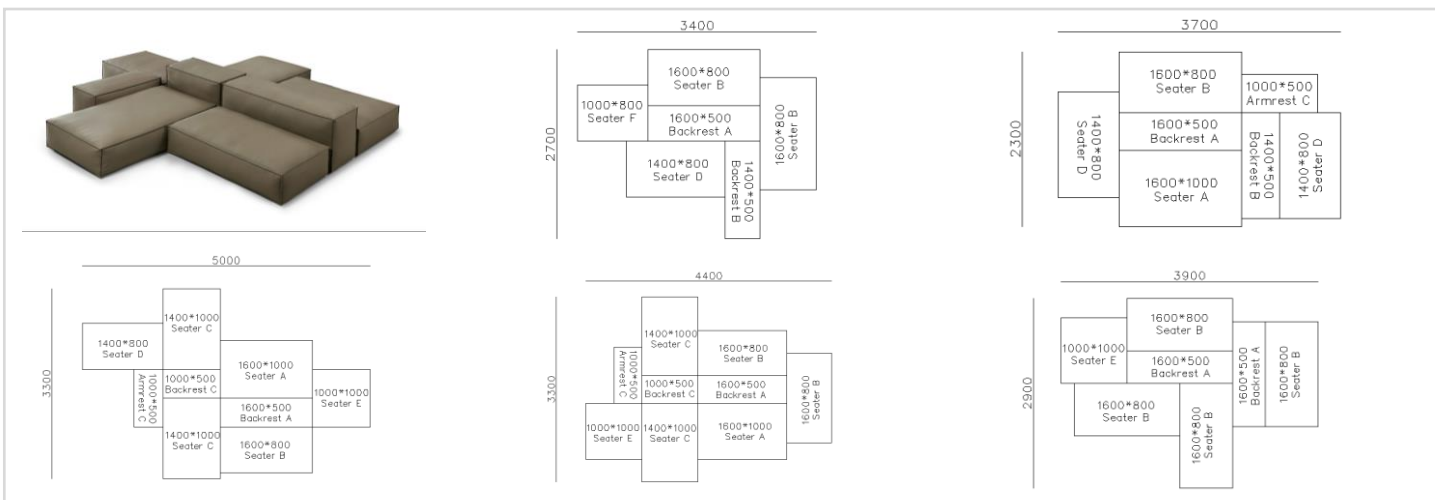

- ✓ B23S-1026 Eco-leather sofa
- ✓ Modular design
- ✓ Soft seating comfort