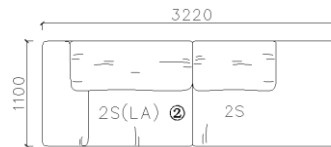

4430**1600*(730/820)

2800*1100*(730/820)

- ✓ B24S-1029 Sofa
- ✓ Available in Eco-leather/Fabric
- ✓ Modular Design Concept
- ✓ Free Open design

4250*1130*600mm

1600*1130*600mm

- ✓ B24S-1029 Sofa
- ✓ Available in Eco-leather/Fabric
- ✓ Modular Design Concept
- ✓ Free Open design