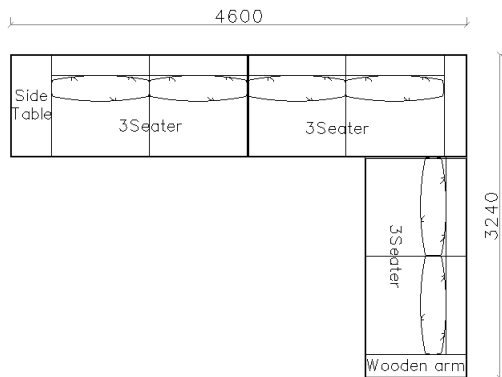

- ✓ L24S-A022 Full Leather Sofa
- ✓ With Metallic Paint Wooden side Table & Armrest with a touch of luxury.