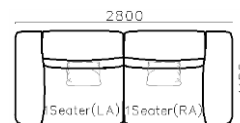

✓ B23S-1022 SOFA

Image for reference only