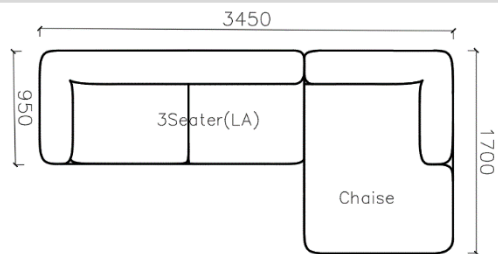

- ✓ B25S-1040
- ✓ Solid ash wood Legs
- ✓ Soft seating comfort