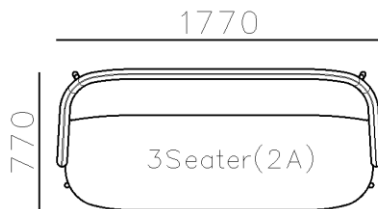

- ✓ S2008 SOFA
- ✓ Microfiber leather match with fabric
- ✓ Soft seating comfort