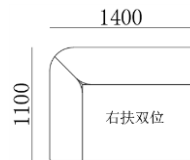

✓ B25S-1042-2

✓ Leather Sofa