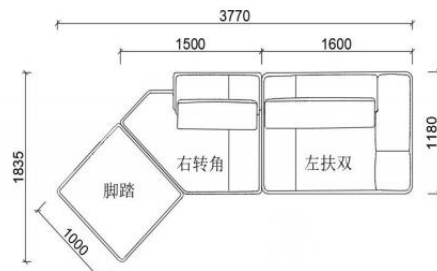

- ✓ B26S-1059-Leather
- ✓ Cosy & Casual Leather Sofa