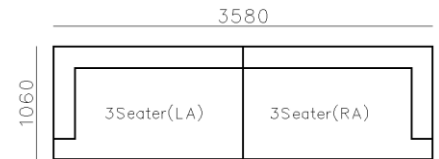

- ✓ S1502E-2
- ✓ Nubuck fabric sofa
- ✓ Soft seating comfort
- ✓ Strong and comfortable backrest support
- ✓ 2 arm designs