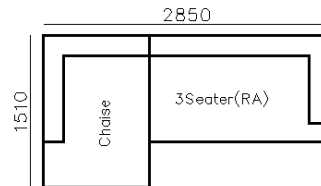

- ✓ S1502E-2
- ✓ Nubuck fabric sofa
- ✓ Soft seating comfort
- ✓ Strong and comfortable backrest support
- ✓ 2 arm designs