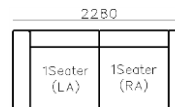

- ✓ S1518-2 SOFA
- ✓ Adjustable backrest
- ✓ Soft memory foam seating

- ✓ S1706 SOFA
- ✓ Metal base cover with microfiber leather
- ✓ Wood storage arm

Please note wooden arm in black color

- ✓ S981-1 SOFA
- ✓ Soft feather and latex seating comfort
- ✓ Modular design