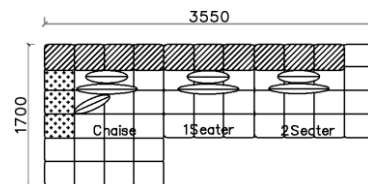

- ✓ B24S-1030 Full Leather
- ✓ Superior comfortable seating, backrest and armrest

- ✓ B23S-1013B Fabric
- ✓ B23S-1013B-1 Full Leather

3890*1500*640mm

2860*1090*640mm

- ✓ S1502E-1
- ✓ Thick genuine leather cover
- ✓ Modern modular design
- ✓ Free arrangement