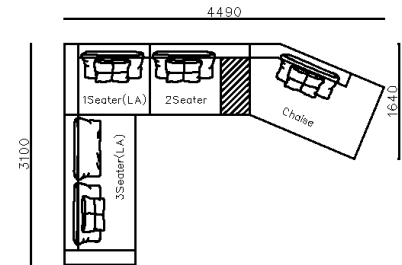

- ✓ S2010 SOFA
- ✓ Modular design for free arrangement
- ✓ Wood tray in the middle of the sofa