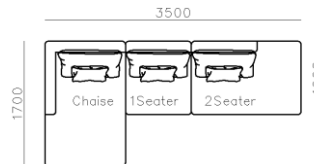

- ✓ B21S-1015 SOFA
- ✓ Adjustable backrest original design BMS
- ✓ New arrival