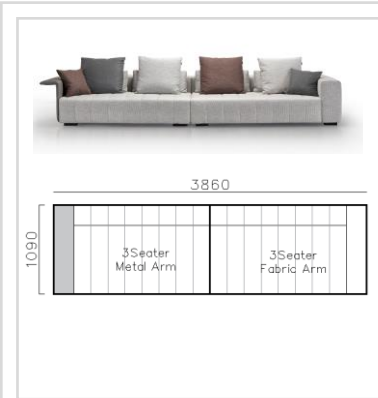

- ✓ S1702B
- ✓ 2 Types of arm available.
- ✓ Top notch stitching
- ✓ Strong geometric features

Image for reference only, Brown fabric discontinued