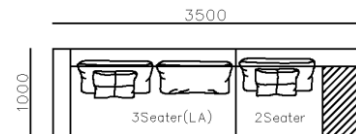

- ✓ S2010 SOFA
- ✓ Modular design for free arrangement
- ✓ Wood tray in the middle of the sofa