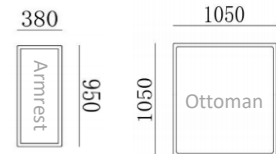

- ✓ B24S-1031 Fabric Sofa
- ✓ Soft feather sofa