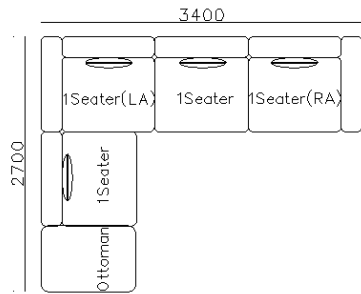

Images for reference only, sample color discontinued