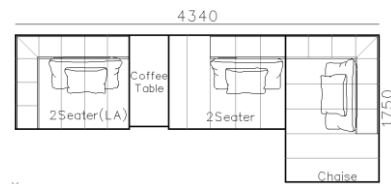

- ✓ **B21S-1004PB**
- ✓ Leather and fabric sofa
- ✓ 2 types of seating system
- ✓ Extra soft seating experience

Image for reference only, sample leather discontinued

Y