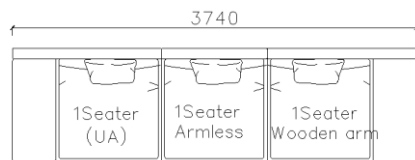

- ✓ B23S-1026 Eco-leather sofa
- ✓ Modular design
- ✓ Soft seating comfort

- ✓ B24S-1031 Fabric Sofa
- ✓ Soft feather sofa

4240*1540*740mm

3260*1050*740mm

- ✓ B24S-1031 Fabric Sofa
- ✓ Soft feather sofa

- ✓ B23S-1023
- ✓ Strong Geographic Lines