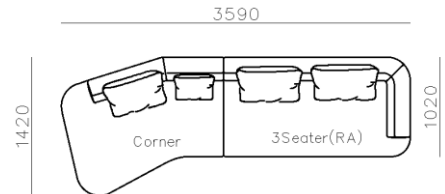

- ✓ B21S-1006 SOFA
- ✓ Fabric sofa with curved chaise
- ✓ Bronze color metal decorated