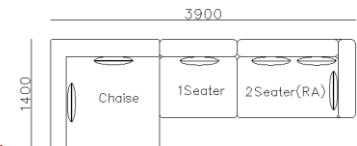

Images for reference only, sample color discontinued