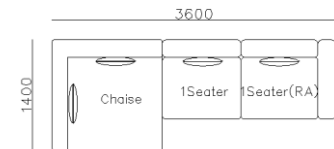

Images for reference only, sample color discontinued