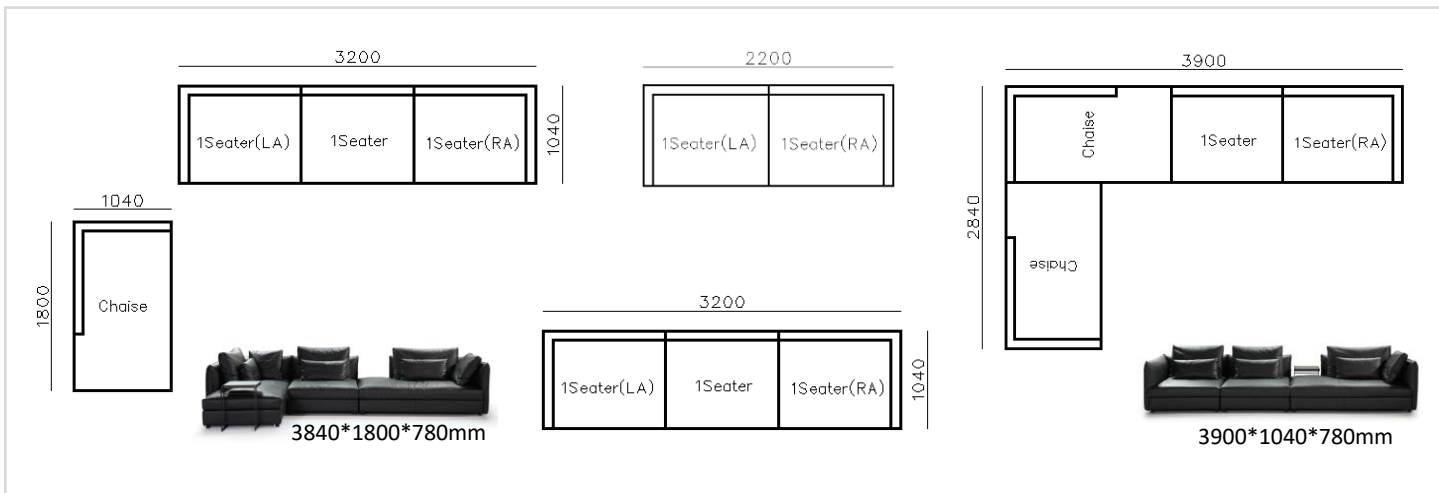

- ✓ EL013-2 SOFA
- ✓ Soft latex and feather seating
- ✓ Modern modular design

Image for reference only, sample leather discontinued