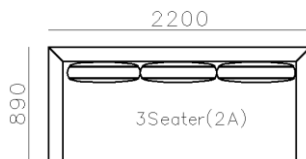

- ✓ S00816/B SOFA
- ✓ Soft memory foam seating