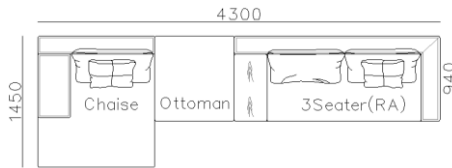

Images for reference only, sample color discontinued