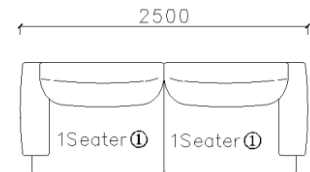

3800*1880*610mm

3240*1090*610mm

- ✓ B23S-1024-1
- ✓ Easy Clean Fabric

Image for reference only, sample color discontinued

- ✓ B23S-1034 Fabric Sofa
- ✓ Modular Design

- ✓ B23S-1033 Fabric Sofa
- ✓ Multi-configuration