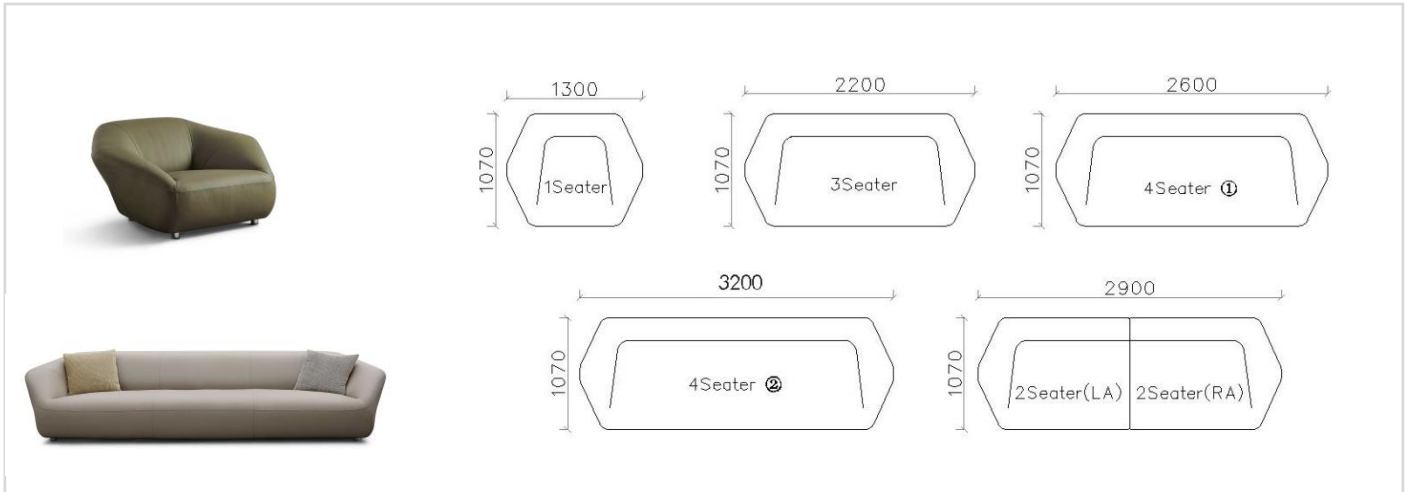

- ✓ L24S-A020 Full Leather Sofa
- ✓ Available in different sizes
- ✓ Thick comfortable back