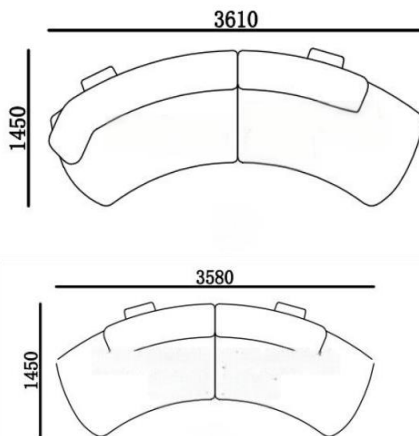

- ✓ B26S-1061
- ✓ Curved Fabric Sofa