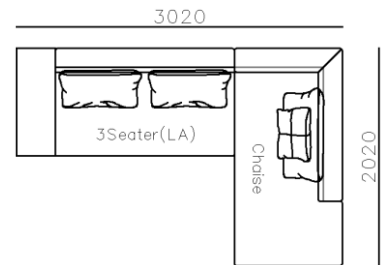

- ✓ S1702B
- ✓ 2 Types of arm available.
- ✓ Top notch stitching
- ✓ Strong geometric features

Image for reference only, Brown fabric discontinued

- ✓ S2002
- ✓ Soft seating comfort
- ✓ Metal structure

- ✓ B21S-1002
- ✓ Soft seating comfort
- ✓ Two kinds seating available
- ✓ With side table
- ✓ Modular design concept for free arrangement.