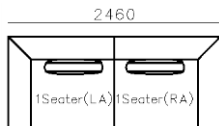

- ✓ S00716C-2 SOFA
- ✓ Durable fabric couch

Image for reference only, sample fabric discontinued