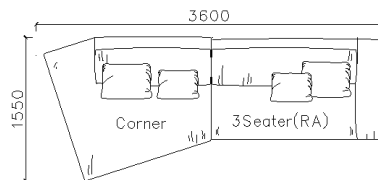

- ✓ B23S-1024-1
- ✓ Easy Clean Fabric

Image for reference only, sample color discontinued