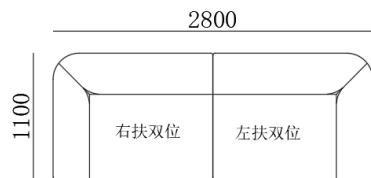

✓ B25S-1042-2

✓ Leather Sofa