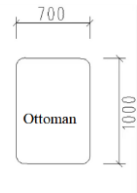

✓ B21S-1018 SOFA

✓ New arrival this March