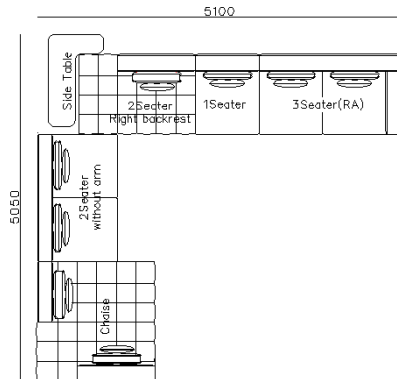

Images for reference only, sample color discontinued