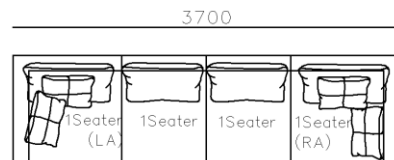

- ✓ S1508-2 SOFA
- ✓ Flexible combination
- ✓ 3+2+1+1 or sectional