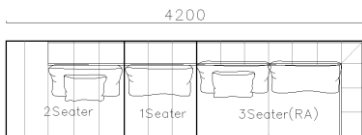

- ✓ **B21S-1004PB**
- ✓ Leather and fabric sofa
- ✓ 2 types of seating system
- ✓ Extra soft seating experience

Image for reference only, sample leather discontinued

Y