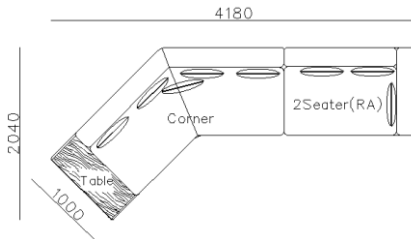

Images for reference only, sample color discontinued