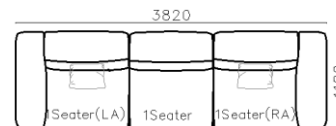

✓ B23S-1022 SOFA

Image for reference only