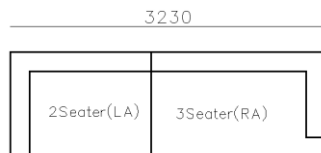

- ✓ S1502E-1
- ✓ Thick genuine leather cover
- ✓ Modern modular design
- ✓ Free arrangement

Image for reference only, sample leather discontinued