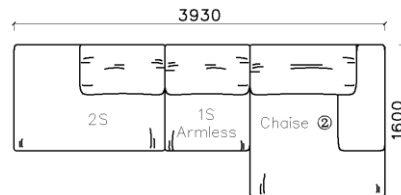

4430**1600*(730/820)

2800*1100*(730/820)

- ✓ B24S-1029 Sofa
- ✓ Available in Eco-leather/Fabric
- ✓ Modular Design Concept
- ✓ Free Open design

4250*1130*600mm

1600*1130*600mm

- ✓ B24S-1029 Sofa
- ✓ Available in Eco-leather/Fabric
- ✓ Modular Design Concept
- ✓ Free Open design