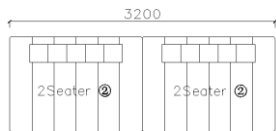

4430**1600*(730/820)

2800*1100*(730/820)

- ✓ B24S-1029 Sofa
- ✓ Available in Eco-leather/Fabric
- ✓ Modular Design Concept
- ✓ Free Open design

4250*1130*600mm

1600*1130*600mm

- ✓ B24S-1029 Sofa
- ✓ Available in Eco-leather/Fabric
- ✓ Modular Design Concept
- ✓ Free Open design