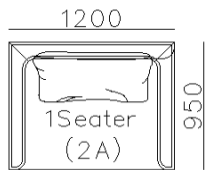

Images for reference only, sample color discontinued