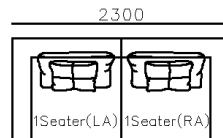

- ✓ S1605B SOFA
- ✓ Adjustable backrest
- ✓ Soft feather and memory foam seating comfort