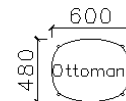

- ✓ L24S-A017 Fabric Sofa
- ✓ Luxury Suede Fabric
- ✓ Minimalist Design With Beautiful Curves