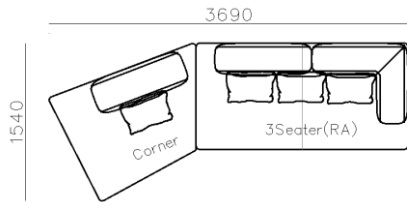

- ✓ B21S-1005 SOFA
- ✓ Nubuck fabric sofa
- ✓ Modular for free arrangement
- ✓ Anti-slip / Movable backrest
- ✓ Special sewing work