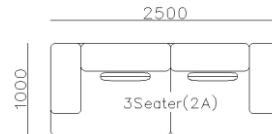

Images for reference only, sample color discontinued