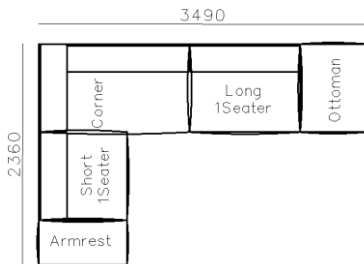

- ✓ S986-1 SOFA
- ✓ Adjustable backrest
- ✓ Modern modular design
- ✓ Flexible fabric couch

Image for reference only, sample fabric discontinued