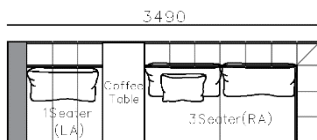

- ✓ **B21S-1004PB**
- ✓ Leather and fabric sofa
- ✓ 2 types of seating system
- ✓ Extra soft seating experience

Image for reference only, sample leather discontinued

Y