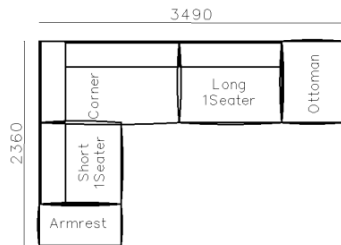

- ✓ S986-3 Full Leather
- ✓ Adjustable backrest
- ✓ Modular Design Concept