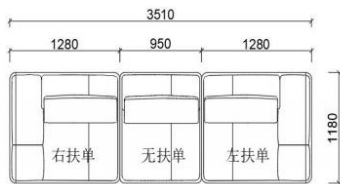

- ✓ B26S-1059-Leather
- ✓ Cosy & Casual Leather Sofa