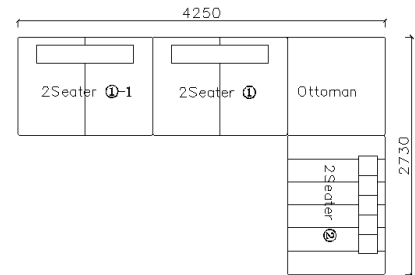

4430**1600*(730/820)

2800*1100*(730/820)

- ✓ B24S-1029 Sofa
- ✓ Available in Eco-leather/Fabric
- ✓ Modular Design Concept
- ✓ Free Open design

4250*1130*600mm

1600*1130*600mm

- ✓ B24S-1029 Sofa
- ✓ Available in Eco-leather/Fabric
- ✓ Modular Design Concept
- ✓ Free Open design