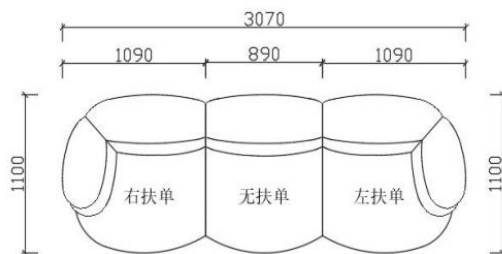

✓ B26S-1055

✓ Fabric Sofa