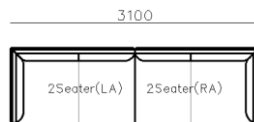

- ✓ S2004
- ✓ Pretty soft feather seating
- ✓ Genuine leather match with fabric
- ✓ Modular design

Image for reference only, sample fabric discontinued