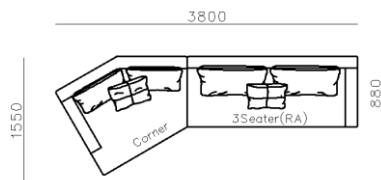

- ✓ S2012 SOFA
- ✓ High back support