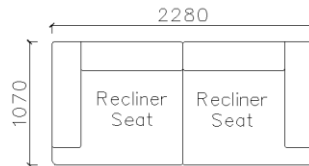

- ✓ B23S-1028 Sofa
- ✓ Optional Function
- ✓ Easily-clean eco-leather