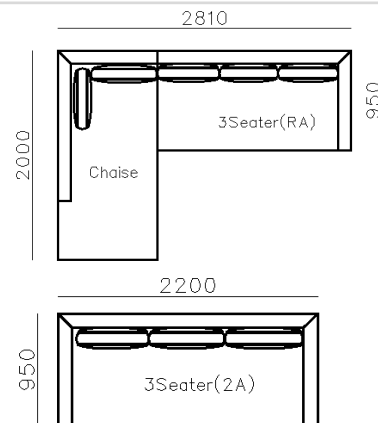

- ✓ S00816/B SOFA
- ✓ Soft memory foam seating