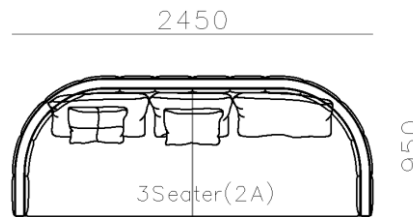

- ✓ B21S-1009 SOFA
- ✓ Smooth curve structure
- ✓ High requirement on sewing
- ✓ Fabric and leather are available

Image for reference only, sample leather discontinued