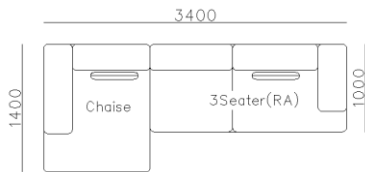

Images for reference only, sample color discontinued