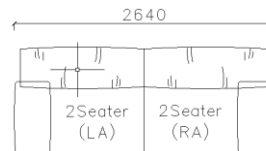

- ✓ B24S-1030 Full Leather
- ✓ Superior comfortable seating, backrest and armrest

- ✓ B23S-1013B Fabric
- ✓ B23S-1013B-1 Full Leather

3890*1500*640mm

2860*1090*640mm

- ✓ S1502E-1
- ✓ Thick genuine leather cover
- ✓ Modern modular design
- ✓ Free arrangement