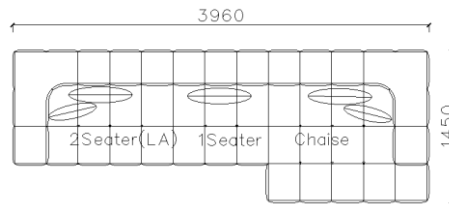

- ✓ B24S-1030 Full Leather
- ✓ Superior comfortable seating, backrest and armrest

- ✓ B23S-1013B Fabric
- ✓ B23S-1013B-1 Full Leather

3890*1500*640mm

2860*1090*640mm

- ✓ S1502E-1
- ✓ Thick genuine leather cover
- ✓ Modern modular design
- ✓ Free arrangement