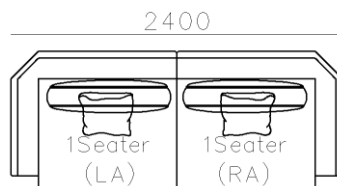

- ✓ S986-3 Full Leather
- ✓ Adjustable backrest
- ✓ Modular Design Concept

✓S972-3

✓Genuine leather Couch

✓Outward arm and back design

Image for reference only, sample leather discontinued

- ✓ B21S-1009 SOFA
- ✓ Smooth curve structure
- ✓ High requirement on sewing
- ✓ Fabric and leather are available