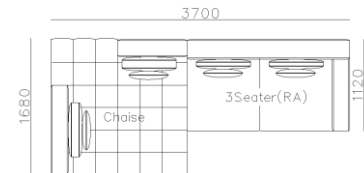

Images for reference only, sample color discontinued