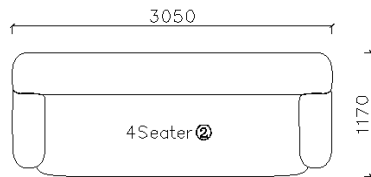

- ✓ L24S-A025 Full Leather Sofa
- ✓ Beautiful curved design with comfort