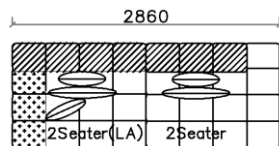

- ✓ B24S-1030 Full Leather
- ✓ Superior comfortable seating, backrest and armrest

- ✓ B23S-1013B Fabric
- ✓ B23S-1013B-1 Full Leather

3890*1500*640mm

2860*1090*640mm

- ✓ S1502E-1
- ✓ Thick genuine leather cover
- ✓ Modern modular design
- ✓ Free arrangement