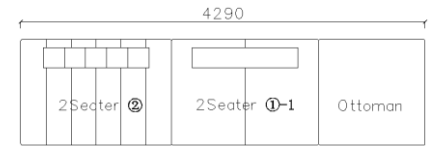

4430**1600*(730/820)

2800*1100*(730/820)

- ✓ B24S-1029 Sofa
- ✓ Available in Eco-leather/Fabric
- ✓ Modular Design Concept
- ✓ Free Open design

4250*1130*600mm

1600*1130*600mm

- ✓ B24S-1029 Sofa
- ✓ Available in Eco-leather/Fabric
- ✓ Modular Design Concept
- ✓ Free Open design