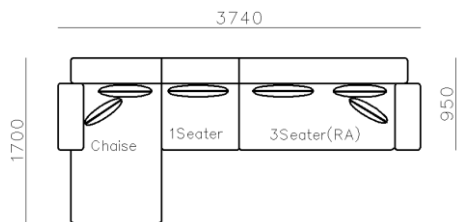

- ✓ S1806 SOFA
- ✓ Fabric sectional
- ✓ Modular design