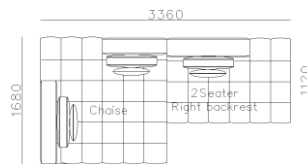

Images for reference only, sample color discontinued