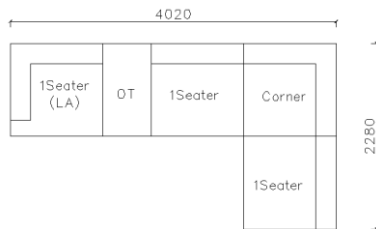

3800*1880*610mm

3240*1090*610mm

- ✓ B23S-1024-1
- ✓ Easy Clean Fabric

Image for reference only, sample color discontinued

- ✓ B23S-1034 Fabric Sofa
- ✓ Modular Design

- ✓ B23S-1033 Fabric Sofa
- ✓ Multi-configuration