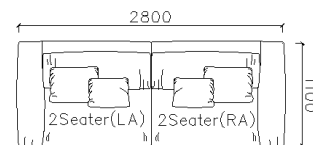

3800*1880*610mm

3240*1090*610mm

- ✓ B23S-1024-1
- ✓ Easy Clean Fabric

Image for reference only, sample color discontinued

- ✓ B23S-1034 Fabric Sofa
- ✓ Modular Design

- ✓ B23S-1033 Fabric Sofa
- ✓ Multi-configuration