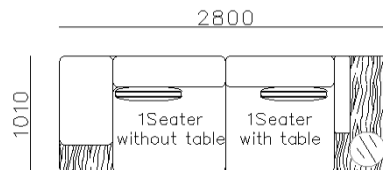

Images for reference only, sample color discontinued