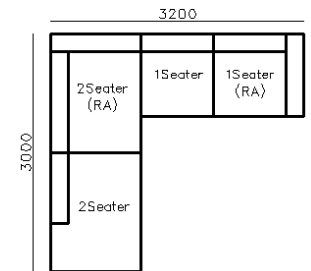

- ✓ S981-1 SOFA
- ✓ Soft feather and latex seating comfort
- ✓ Modular design