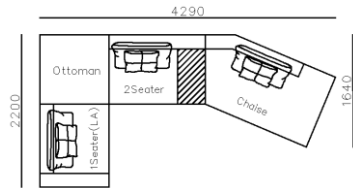

- ✓ S2010 SOFA
- ✓ Modular design for free arrangement
- ✓ Wood tray in the middle of the sofa