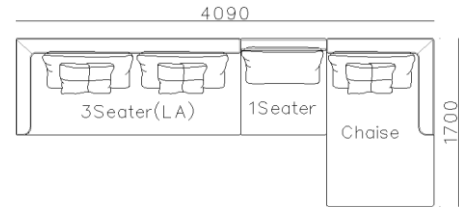

Images for reference only, sample color discontinued