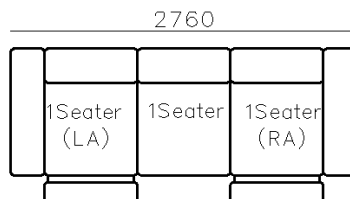

- ✓ S00816/B SOFA
- ✓ Soft memory foam seating

- ✓ S1806 SOFA
- ✓ Fabric sectional
- ✓ Modular design

- ✓ S1601-1 SOFA
- ✓ Adjustable headrest
- ✓ One seater with recliner

Image for reference only, sample fabric discontinued