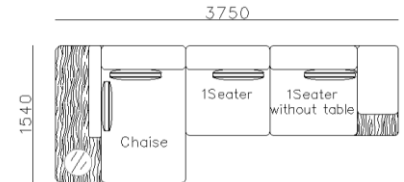

Images for reference only, sample color discontinued