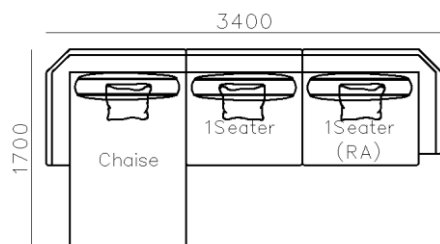

✓S972-3

✓Genuine leather Couch

✓Outward arm and back design

Image for reference only, sample leather discontinued