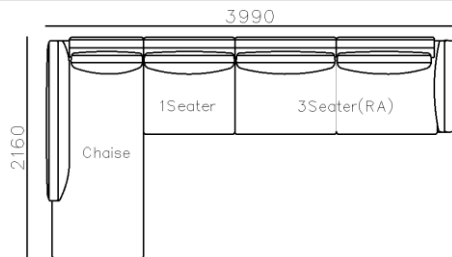

- ✓ S1702B
- ✓ 2 Types of arm available.
- ✓ Top notch stitching
- ✓ Strong geometric features

Image for reference only, Brown fabric discontinued

- ✓ S2002
- ✓ Soft seating comfort
- ✓ Metal structure

- ✓ B21S-1002
- ✓ Soft seating comfort
- ✓ Two kinds seating available
- ✓ With side table
- ✓ Modular design concept for free arrangement.