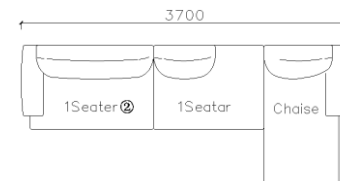

- ✓ B23S-1033 Fabric Sofa
- ✓ Multi-configuration