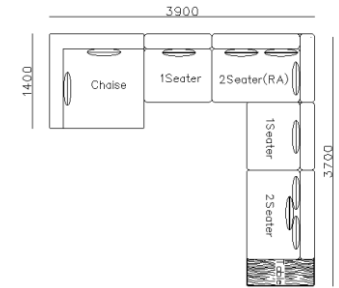

Images for reference only, sample color discontinued