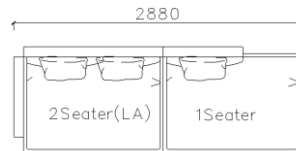

- ✓ B24S-1031 Fabric Sofa
- ✓ Soft feather sofa