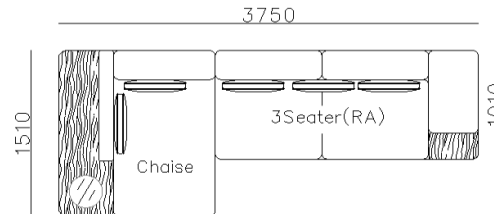

Images for reference only, sample color discontinued