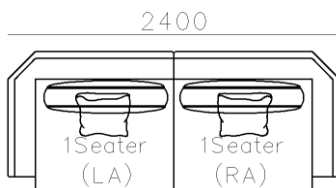

- ✓ S972-5 SOFA
- ✓ Soft feather seating