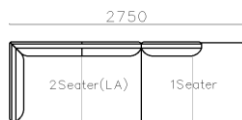

- ✓ S2004
- ✓ Pretty soft feather seating
- ✓ Genuine leather match with fabric
- ✓ Modular design

Image for reference only, sample fabric discontinued