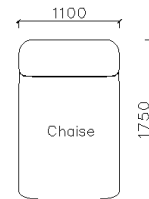

- ✓ L24S-A025 Full Leather Sofa
- ✓ Beautiful curved design with comfort