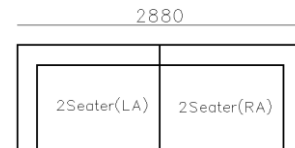

- ✓ S1502E-1
- ✓ Thick genuine leather cover
- ✓ Modern modular design
- ✓ Free arrangement

Image for reference only, sample leather discontinued