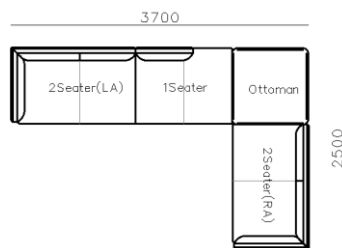

- ✓ S2004
- ✓ Pretty soft feather seating
- ✓ Genuine leather match with fabric
- ✓ Modular design

Image for reference only, sample fabric discontinued