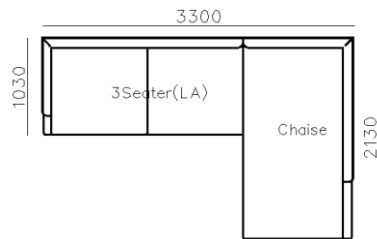

- ✓ S956 SOFA
- ✓ Fabric sofa with soft seating comfort

Image for reference only, sample fabric discontinued