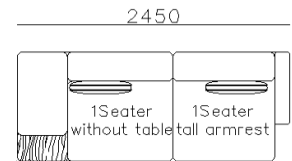

Images for reference only, sample color discontinued