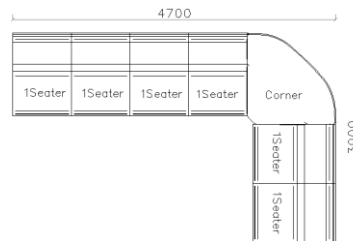

- ✓ L24S-A021 Full Leather Sofa
- ✓ Modular Design With Corner for Extending at both Side.