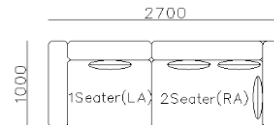

Images for reference only, sample color discontinued