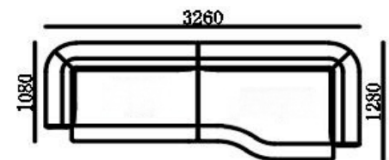

- ✓ L25S-A026
- ✓ Leather Sofa