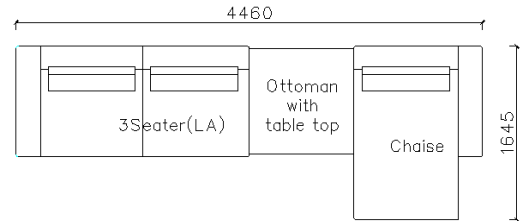

- ✓ L24S-A024 Full Leather Sofa
- ✓ Multi-configuration