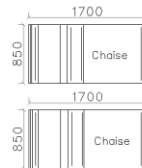

- ✓ L24S-A021 Full Leather Sofa
- ✓ Modular Design With Corner for Extending at both Side.