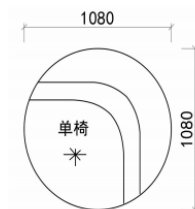

- ✓ B26S-1054
- ✓ Fabric Sofa with swivel chair or ottoman.