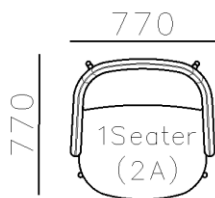

- ✓ S2008 SOFA
- ✓ Microfiber leather match with fabric
- ✓ Soft seating comfort