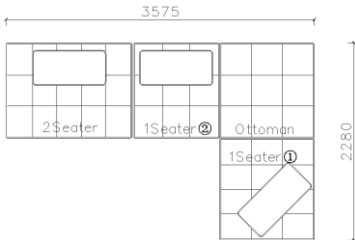

- ✓ B23S-1039 Leather Sofa
- ✓ Removable Backrest