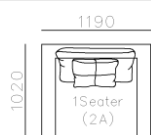

- ✓ S1508-2 SOFA
- ✓ Flexible combination
- ✓ 3+2+1+1 or sectional