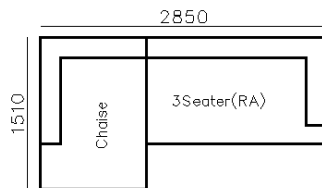

- ✓ S1502E-1
- ✓ Thick genuine leather cover
- ✓ Modern modular design
- ✓ Free arrangement

Image for reference only, sample leather discontinued