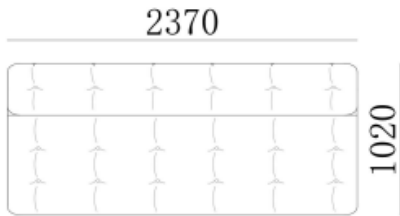

- ✓ B21S-1012 SOFA
- ✓ Ultra Soft feather seating