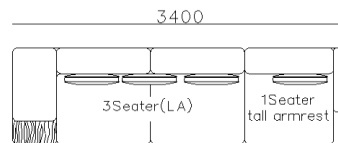

Images for reference only, sample color discontinued