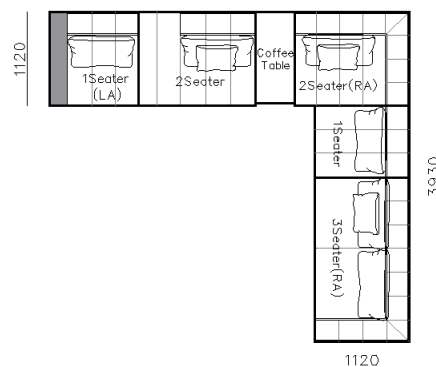

Image for reference only, sample leather discontinued

3570

4400

4280

3280

4170

- ✓ B21S-1008 SOFA
- ✓ Microfiber leather base and Fabric
- ✓ Flexible combination
- ✓ Metal armrest
- ✓ Round big chaise bed

- ✓ B21S-1008 SOFA
- ✓ Microfiber leather base and Fabric, Hidden Legs
- ✓ Wide space chaise bed
- ✓ Thick Metal arm cover with microfiber leather