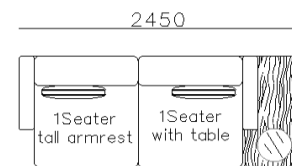

Images for reference only, sample color discontinued