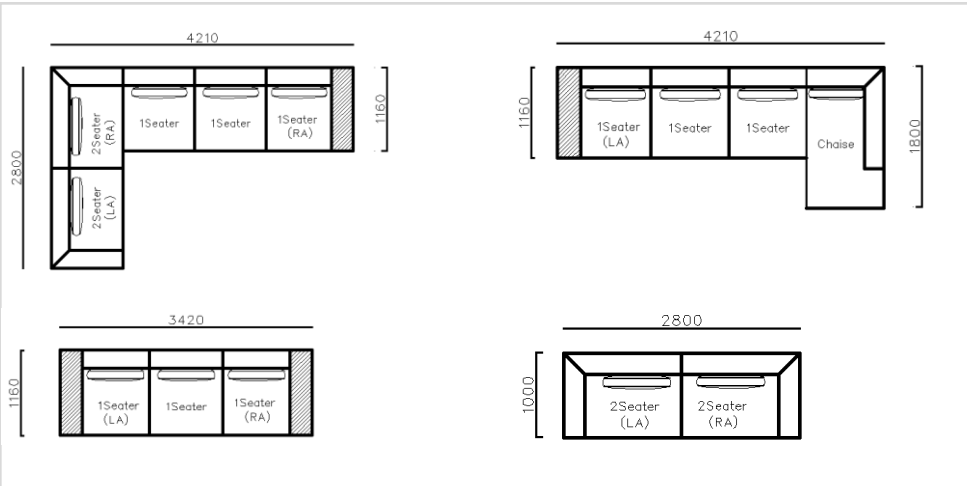

- ✓ S1901-1
- ✓ Fabric feather sofa with wooden armrest.
- ✓ Adjustable seat depth.
- ✓ Modular design concept for multiple layout.