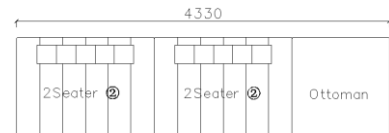

4430**1600*(730/820)

2800*1100*(730/820)

- ✓ B24S-1029 Sofa
- ✓ Available in Eco-leather/Fabric
- ✓ Modular Design Concept
- ✓ Free Open design

4250*1130*600mm

1600*1130*600mm

- ✓ B24S-1029 Sofa
- ✓ Available in Eco-leather/Fabric
- ✓ Modular Design Concept
- ✓ Free Open design