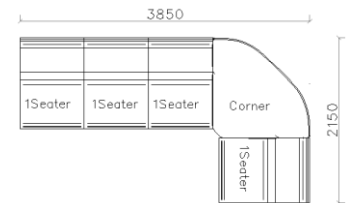

- ✓ L24S-A021 Full Leather Sofa
- ✓ Modular Design With Corner for Extending at both Side.