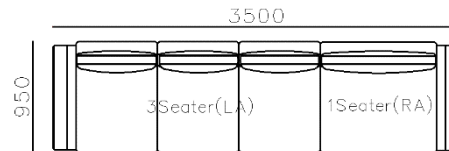

- ✓ S2003 SOFA
- ✓ Add one side table become a curved shape sectional