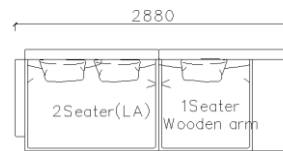

- ✓ B24S-1031 Fabric Sofa
- ✓ Soft feather sofa