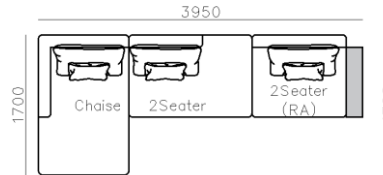

- ✓ B21S-1015 SOFA
- ✓ Adjustable backrest original design BMS
- ✓ New arrival