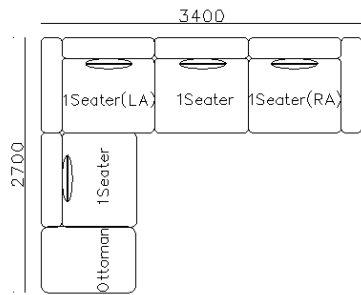

- ✓ L23S-A011
- ✓ Full Leather Sofa