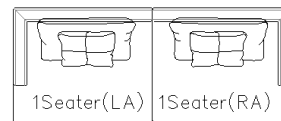

- ✓ Model#: BL2106
- ✓ Modular Half Leather Sofa

- ✓ BL2101
- ✓ Sectional Half Leather Sofa with Small Side Table

- ✓ BL2101
- ✓ Sectional Half Leather Sofa with Small Side Table

4700

3800

3300

3600

3400

2600

- ✓ BL2107
- ✓ Half Leather Sofa with Knitting  
Back and side

3880

3450

2940

3400

2740

2460