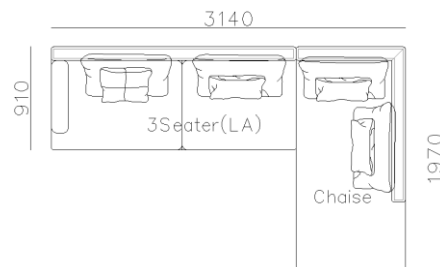

- ✓ BL2109
- ✓ Half Leather Sofa

- ✓ L21S-A007
- ✓ Half Leather Sofa

- ✓ L21S-A008
- ✓ Full Leather Sofa

- ✓ L21S-A002A+L21S-A002B
- ✓ Full Leather sofa With Sliding Seating Cushion

- ✓ Model#: L21S-A001
- ✓ Full Leather Sofa With Button Design Back

- ✓ Model#: BL2106
- ✓ Modular Half Leather Sofa

- ✓ BL2101
- ✓ Sectional Half Leather Sofa with Small Side Table

- ✓ BL2101
- ✓ Sectional Half Leather Sofa with Small Side Table

4700

3800

3300

3600

3400