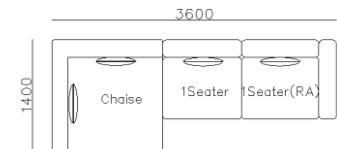

- ✓ L23S-A011
- ✓ Full Leather Sofa