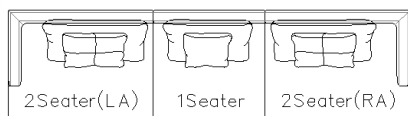

- ✓ Model#: BL2106
- ✓ Modular Half Leather Sofa

- ✓ BL2101
- ✓ Sectional Half Leather Sofa with Small Side Table

- ✓ BL2101
- ✓ Sectional Half Leather Sofa with Small Side Table

4700

3800

3300

3600

3400