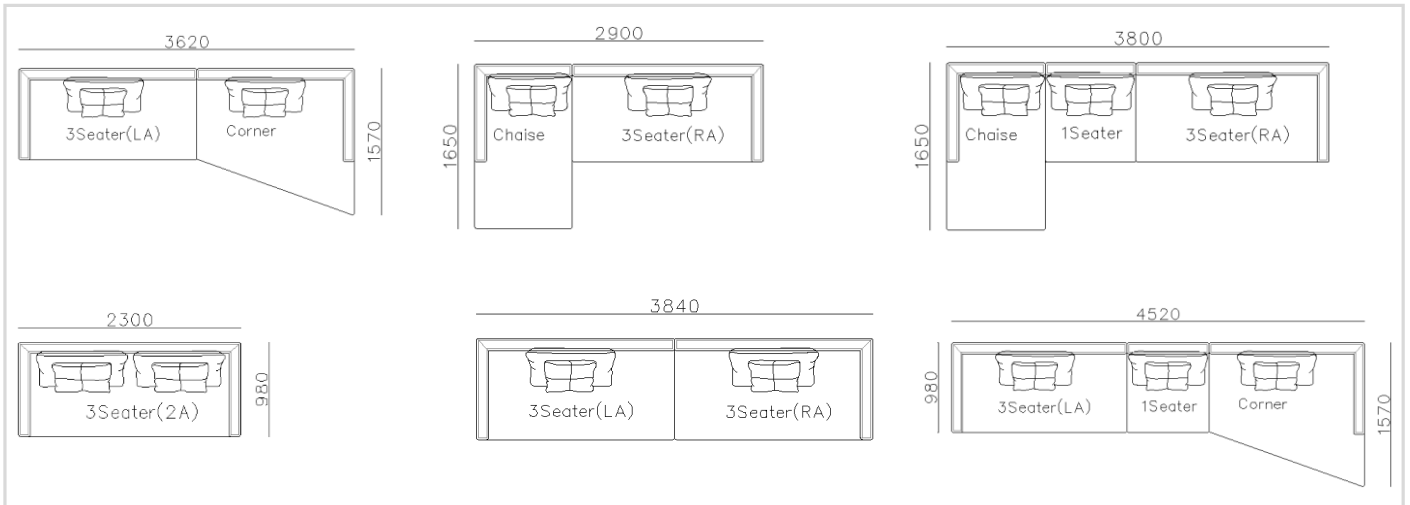

- ✓ BL2109
- ✓ Half Leather Sofa