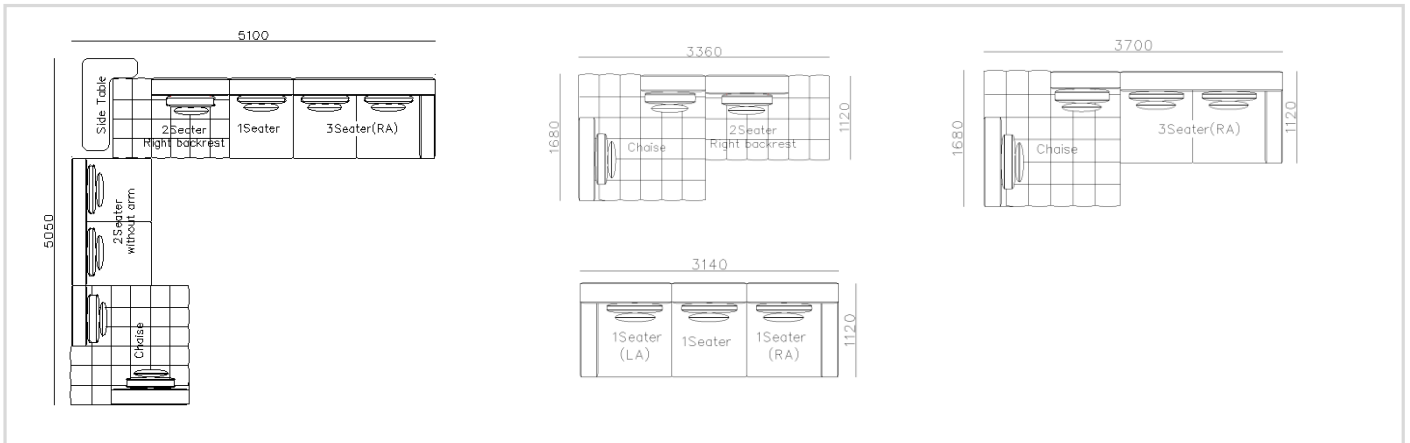

- ✓ L23S-A010G+H
- ✓ Sectional Full Leather Sofa