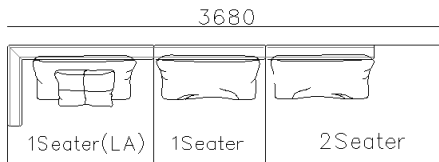

- ✓ BL2107
- ✓ Half Leather Sofa with Knitting
  Back and side