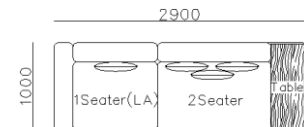

- ✓ L23S-A011
- ✓ Full Leather Sofa