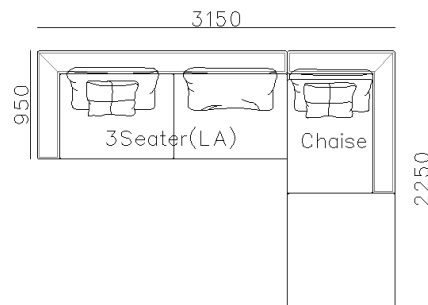

- ✓ L21S-A005
- ✓ Half Leather Sofa