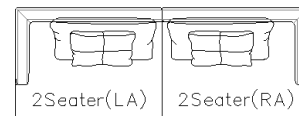

- ✓ BL2101
- ✓ Sectional Half Leather Sofa with Small Side Table

4700

3800

3300

3600

3400

2600