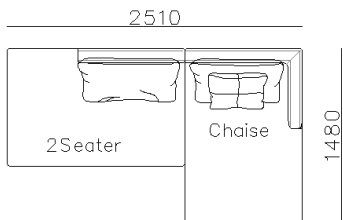

- ✓ BL2107
- ✓ Half Leather Sofa with Knitting
  Back and side