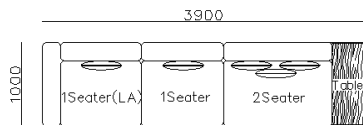

- ✓ L23S-A011
- ✓ Full Leather Sofa