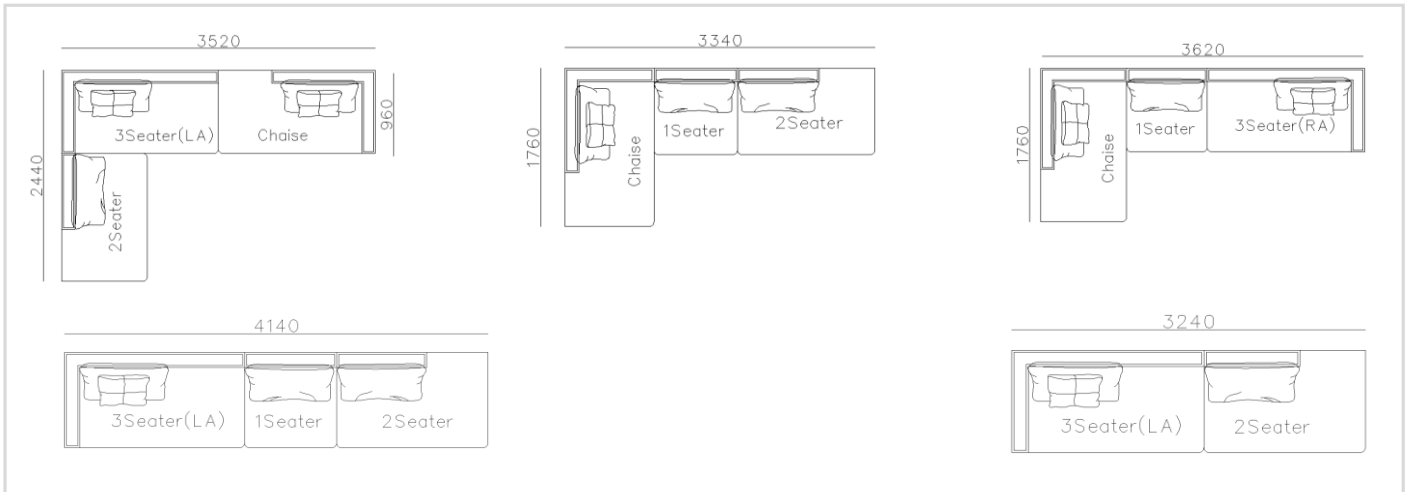

- ✓ BL2110
- ✓ Full Nubuck Leather Sofa