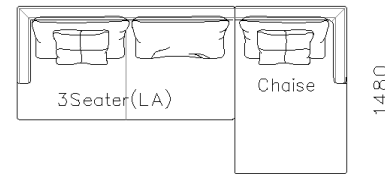

- ✓ Model#: BL2106
- ✓ Modular Half Leather Sofa

- ✓ BL2101
- ✓ Sectional Half Leather Sofa with Small Side Table

- ✓ BL2101
- ✓ Sectional Half Leather Sofa with Small Side Table

4700

3800

3300

3600

3400

2600

- ✓ BL2107
- ✓ Half Leather Sofa with Knitting  
Back and side

3880

3450

2940

3400

2740

2460