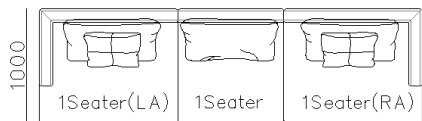

- ✓ Model#: BL2106
- ✓ Modular Half Leather Sofa

- ✓ BL2101
- ✓ Sectional Half Leather Sofa with Small Side Table

- ✓ BL2101
- ✓ Sectional Half Leather Sofa with Small Side Table

4700

3800

3300

3600

3400

2600

- ✓ BL2107
- ✓ Half Leather Sofa with Knitting  
Back and side

3880

3450

2940

3400

2740

2460