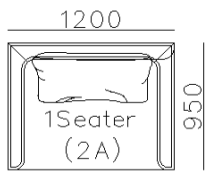

- ✓ BL2109
- ✓ Half Leather Sofa

- ✓ L21S-A007
- ✓ Half Leather Sofa

- ✓ L21S-A008
- ✓ Full Leather Sofa

- ✓ L21S-A002A+L21S-A002B
- ✓ Full Leather sofa With Sliding Seating Cushion

- ✓ Model#: L21S-A001
- ✓ Full Leather Sofa With Button Design Back

- ✓ Model#: BL2106
- ✓ Modular Half Leather Sofa

- ✓ BL2101
- ✓ Sectional Half Leather Sofa with Small Side Table

- ✓ BL2101
- ✓ Sectional Half Leather Sofa with Small Side Table

4700

3800

3300

3600

3400