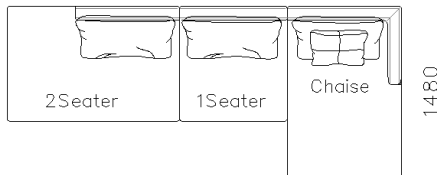

- ✓ Model#: BL2106
- ✓ Modular Half Leather Sofa

- ✓ BL2101
- ✓ Sectional Half Leather Sofa with Small Side Table

- ✓ BL2101
- ✓ Sectional Half Leather Sofa with Small Side Table

4700

3800

3300

3600

3400

2600

- ✓ BL2107
- ✓ Half Leather Sofa with Knitting  
Back and side

3880

3450

2940

3400

2740

2460