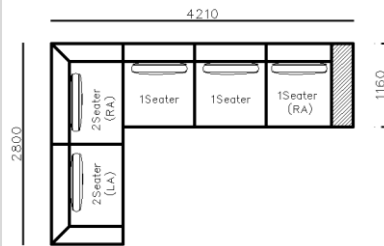

TV Stands----- P99

Bedroom ----- P104

Dining Room----- P130

Home Office----- P139

FABRIC SOFAS

- ✓ S1901-1
- ✓ Fabric feather sofa with one wooden armrest.
- ✓ Adjustable seat depth.
- ✓ Modular design concept for free arrangement.