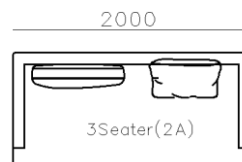

✓S972-3

✓Genuine leather couch and three-seater

- ✓ B21S-1007 SOFA
- ✓ Genuine leather 3-seater
- ✓ Metal base
- ✓ Soft seating comfort

✓ B23S-1022 SOFA

ACCENT CHAIRS

- **DY2003 SWIVEL CHAIR**
- 730*880*1100mm