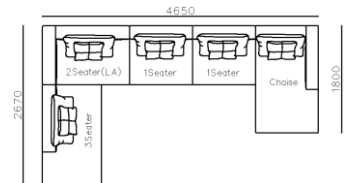

- ✓ B21S-1001 SOFA
- ✓ Leisure big fabric sectional
- ✓ Modern modular design