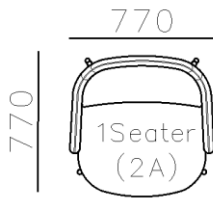

- ✓ S2008 SOFA
- ✓ Microfiber leather match with fabric
- ✓ Soft seating comfort