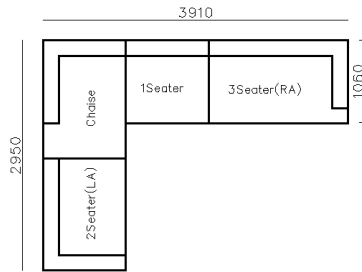

- ✓ S1502E-1
- ✓ Thick genuine leather cover
- ✓ Modern modular design
- ✓ Free arrangement