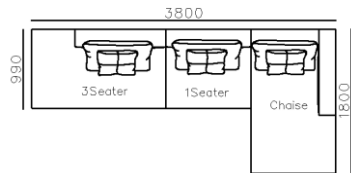

- ✓ B21S-1001 SOFA
- ✓ Leisure big fabric sectional
- ✓ Modern modular design