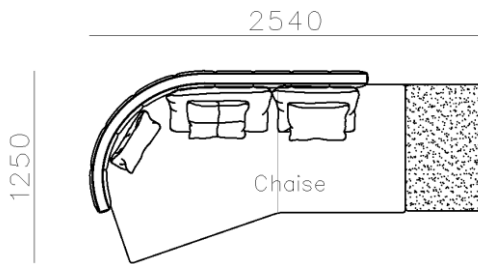

- ✓ B21S-1009 SOFA
- ✓ Smooth curve structure
- ✓ High requirement on sewing
- ✓ Fabric and leather are available