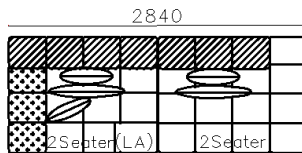

1190

950

2300

950

- ✓ B23S-1020 SOFA
- ✓ Adjustable backrest
- ✓ Soft and comfort seating

- ✓ B23S-1021 SOFA
- ✓ Adjustable armrest
- ✓ Soft and comfort seating

- ✓ B21S-1009 SOFA
- ✓ Special curved shape sofa
- ✓ Chaise add sintered stone as side table