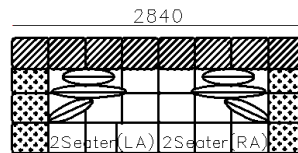

1190

950

2300

950

- ✓ B23S-1020 SOFA
- ✓ Adjustable backrest
- ✓ Soft and comfort seating

- ✓ B23S-1021 SOFA
- ✓ Adjustable armrest
- ✓ Soft and comfort seating

- ✓ B21S-1009 SOFA
- ✓ Special curved shape sofa
- ✓ Chaise add sintered stone as side table