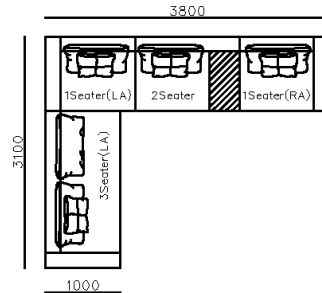

- ✓ S2010 SOFA
- ✓ Modular design for free arrangement
- ✓ Wood tray in the middle of the sofa