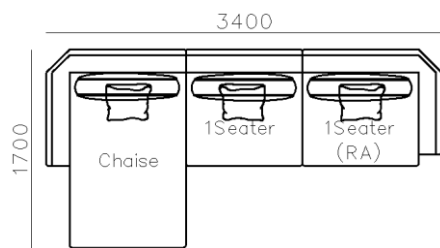

✓S972-3

✓Genuine leather couch and three-seater

- ✓ B21S-1007 SOFA
- ✓ Genuine leather 3-seater
- ✓ Metal base
- ✓ Soft seating comfort

✓ B23S-1022 SOFA

ACCENT CHAIRS

- **DY2003 SWIVEL CHAIR**
- 730*880*1100mm