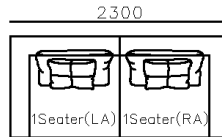

- ✓ S981-1 SOFA
- ✓ Soft feather and latex seating comfort
- ✓ Modular design

- ✓ S1606B SOFA
- ✓ With wood arm and corner table
- ✓ Elastic soft seating comfort
- ✓ Modular design
- ✓ Metal structure

- ✓ S1605B SOFA
- ✓ Adjustable backrest
- ✓ Soft feather and memory foam seating comfort