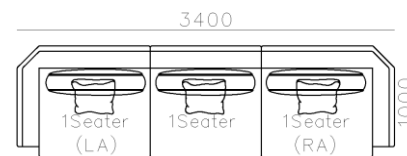

✓S972-3

✓Genuine leather couch and three-seater

- ✓ B21S-1007 SOFA
- ✓ Genuine leather 3-seater
- ✓ Metal base
- ✓ Soft seating comfort

✓ B23S-1022 SOFA

ACCENT CHAIRS

- **DY2003 SWIVEL CHAIR**
- 730*880*1100mm