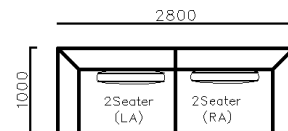

TV Stands----- P99

Bedroom ----- P104

Dining Room----- P130

Home Office----- P139

FABRIC SOFAS

- ✓ S1901-1
- ✓ Fabric feather sofa with one wooden armrest.
- ✓ Adjustable seat depth.
- ✓ Modular design concept for free arrangement.