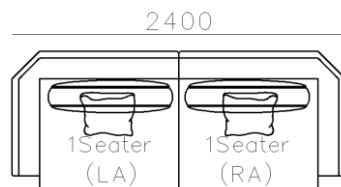

✓S972-3

✓Genuine leather couch and three-seater

- ✓ B21S-1007 SOFA
- ✓ Genuine leather 3-seater
- ✓ Metal base
- ✓ Soft seating comfort

✓ B23S-1022 SOFA

ACCENT CHAIRS

- **DY2003 SWIVEL CHAIR**
- 730*880*1100mm