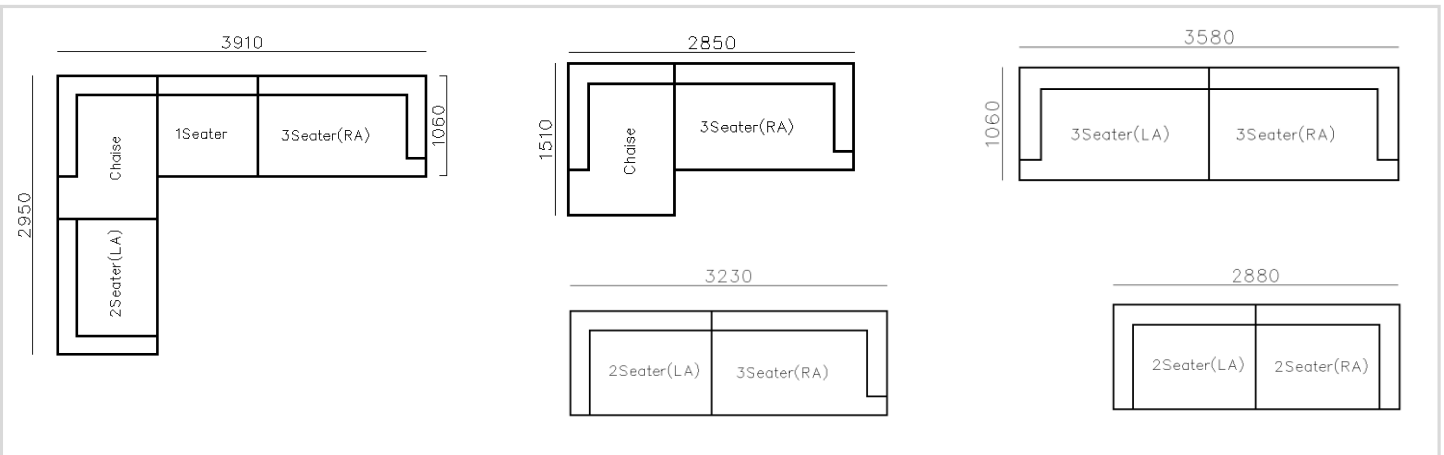

- ✓ S1502E-2
- ✓ Nubuck fabric sofa
- ✓ Soft seating comfort
- ✓ Modular design concept for free arrangement.