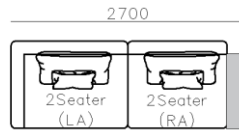

- ✓ B21S-1006 SOFA
- ✓ Fabric sofa with curved chaise
- ✓ Bronze color metal decorated

- ✓ B21S-1014 SOFA
- ✓ Curved shape big sectional

- ✓ S956 SOFA
- ✓ Fabric sofa with soft seating comfort

- ✓ B21S-1015 SOFA
- ✓ Adjustable backrest original design BMS
- ✓ New arrival