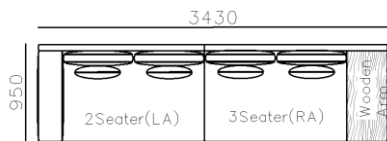

Please note wooden arm in black color