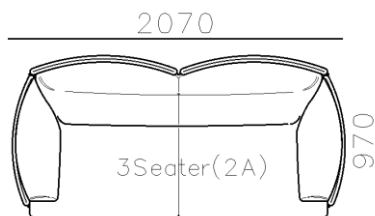

- ✓ S2007 SOFA
- ✓ Metal structure
- ✓ Microfiber leather match with fabric