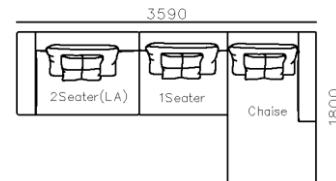

- ✓ B21S-1001 SOFA
- ✓ Leisure big fabric sectional
- ✓ Modern modular design