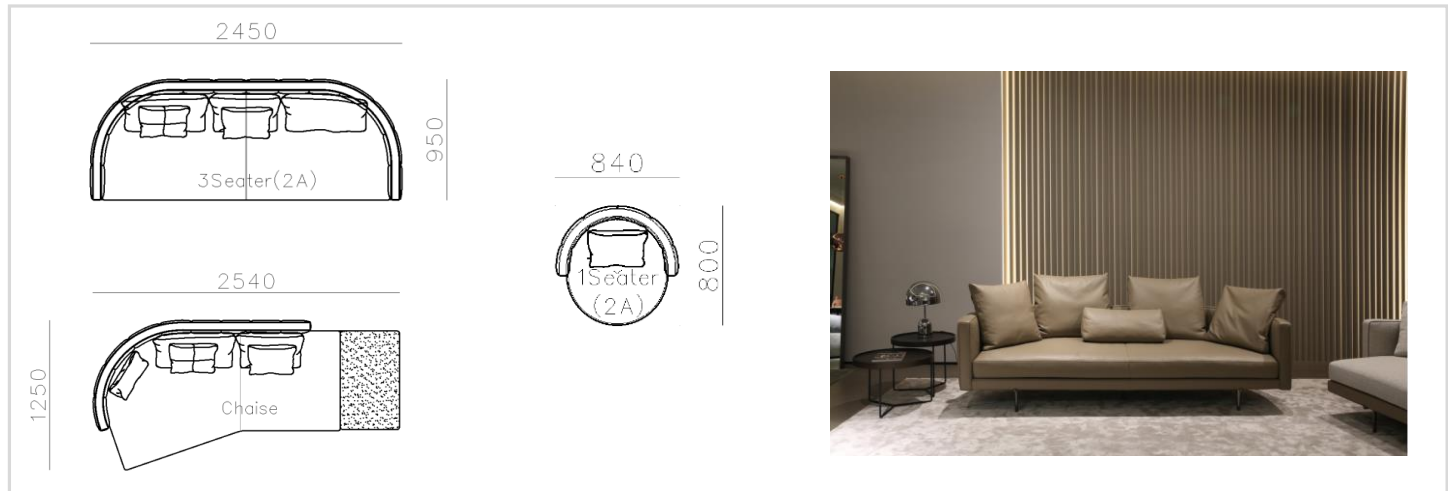

1190

950

2300

950

- ✓ B23S-1020 SOFA
- ✓ Adjustable backrest
- ✓ Soft and comfort seating

- ✓ B23S-1021 SOFA
- ✓ Adjustable armrest
- ✓ Soft and comfort seating

- ✓ B21S-1009 SOFA
- ✓ Special curved shape sofa
- ✓ Chaise add sintered stone as side table