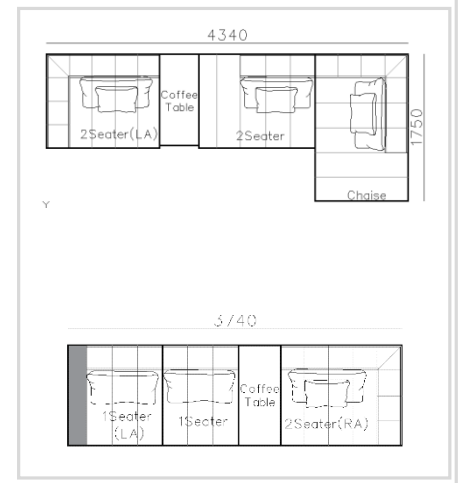

- ✓ B21S-1004PB
- ✓ Leather and fabric available
- ✓ Soft seating comfort
- ✓ Two kinds of seating