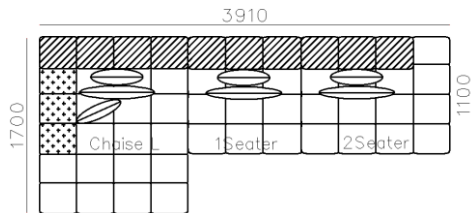

1190

950

2300

950

- ✓ B23S-1020 SOFA
- ✓ Adjustable backrest
- ✓ Soft and comfort seating

- ✓ B23S-1021 SOFA
- ✓ Adjustable armrest
- ✓ Soft and comfort seating

- ✓ B21S-1009 SOFA
- ✓ Special curved shape sofa
- ✓ Chaise add sintered stone as side table