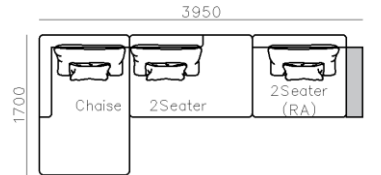

- ✓ B21S-1006 SOFA
- ✓ Fabric sofa with curved chaise
- ✓ Bronze color metal decorated

- ✓ B21S-1014 SOFA
- ✓ Curved shape big sectional

- ✓ S956 SOFA
- ✓ Fabric sofa with soft seating comfort

- ✓ B21S-1015 SOFA
- ✓ Adjustable backrest original design BMS
- ✓ New arrival