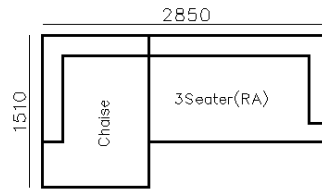

- ✓ S1502E-1
- ✓ Thick genuine leather cover
- ✓ Modern modular design
- ✓ Free arrangement