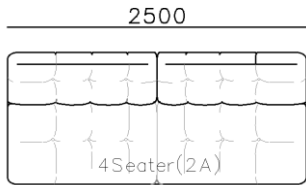

- ✓ B21S-1011 SOFA
- ✓ Etra Soft full feather seating