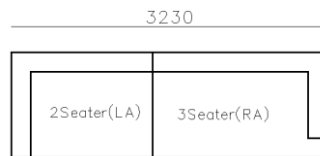

- ✓ S1502E-1
- ✓ Thick genuine leather cover
- ✓ Modern modular design
- ✓ Free arrangement