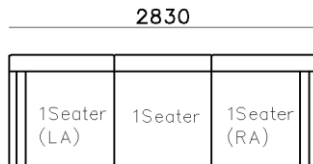

- ✓ B21S-1017 SOFA
- ✓ High back support available
- ✓ New arrival this March