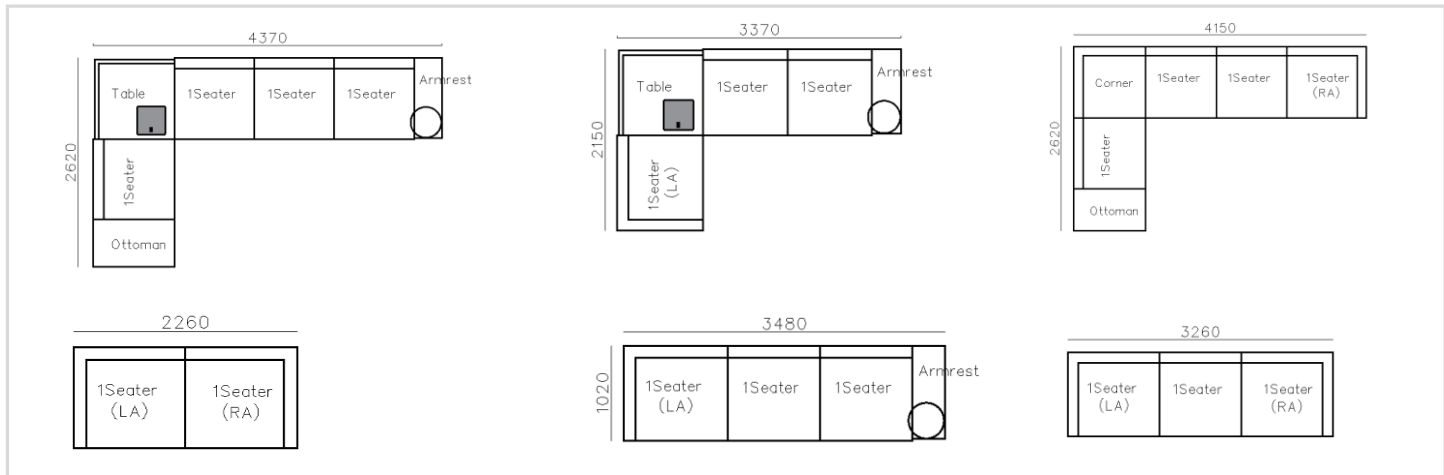

- ✓ S1606B SOFA
- ✓ With wood arm and corner table
- ✓ Elastic soft seating comfort
- ✓ Modular design
- ✓ Metal structure