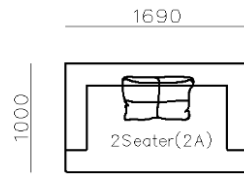

- ✓ S1703C SOFA
- ✓ 4-seater Nubuck Fabric Sofa