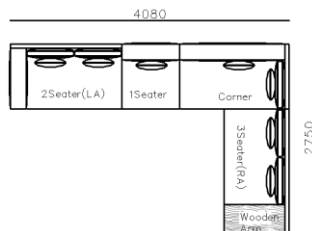

Please note wooden arm in black color