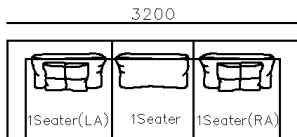

- ✓ S981-1 SOFA
- ✓ Soft feather and latex seating comfort
- ✓ Modular design

- ✓ S1606B SOFA
- ✓ With wood arm and corner table
- ✓ Elastic soft seating comfort
- ✓ Modular design
- ✓ Metal structure

- ✓ S1605B SOFA
- ✓ Adjustable backrest
- ✓ Soft feather and memory foam seating comfort