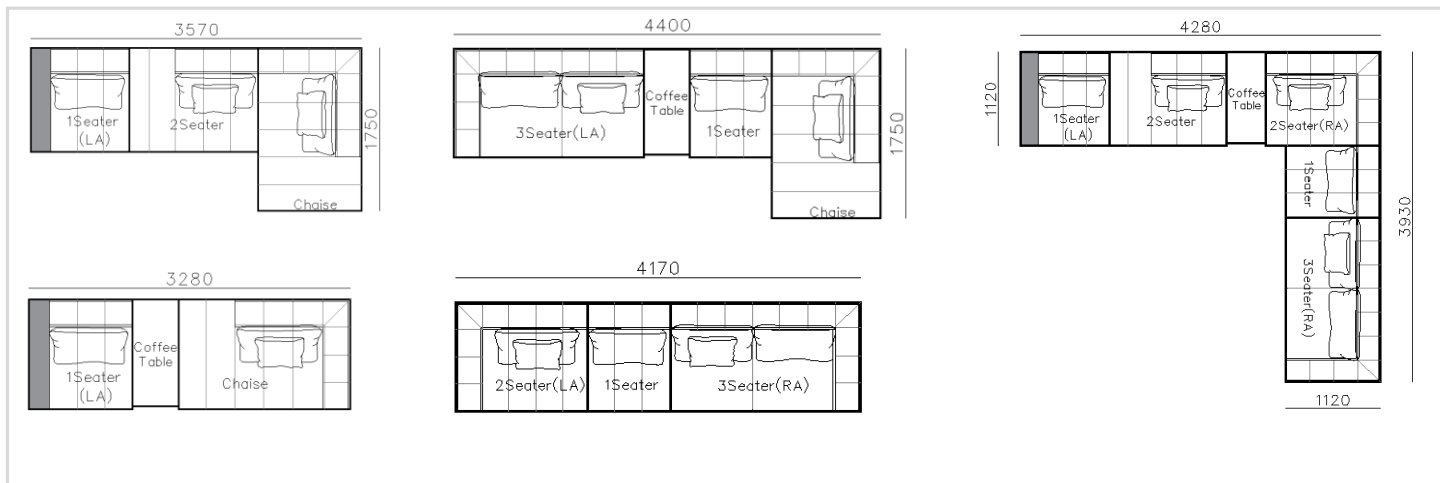

- ✓ B21S-1004PB
- ✓ Leather and fabric available
- ✓ Soft seating comfort
- ✓ Two kinds of seating