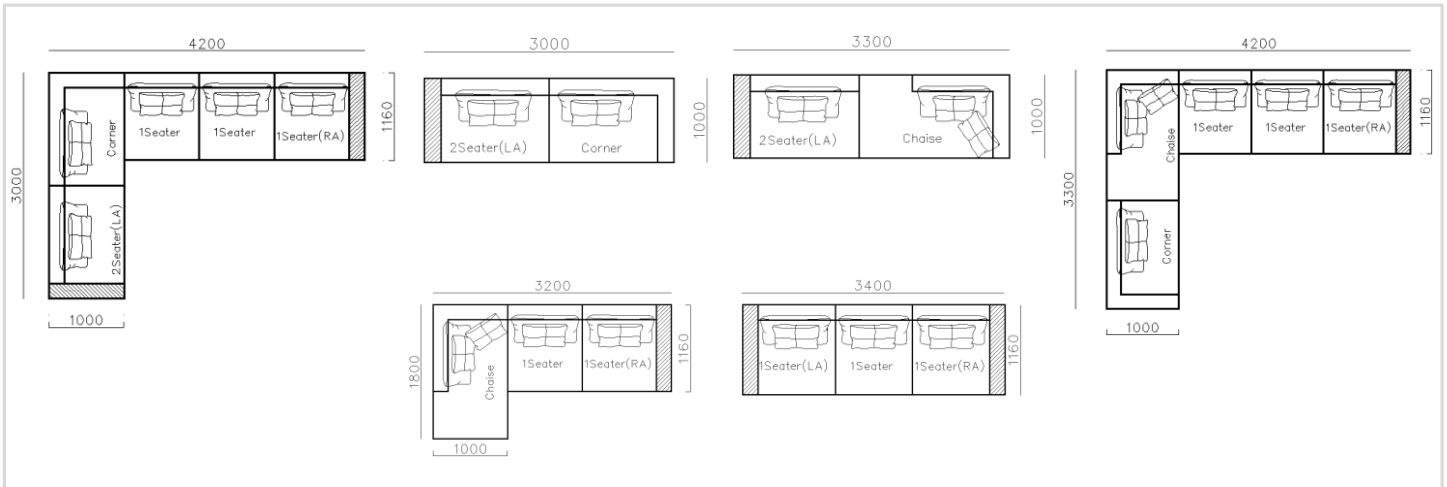

- ✓ S1608-1
- ✓ Fabric feather sofa with two wooden armrests.
- ✓ Upholstery armrest or wooden armrest.
- ✓ Modular design concept for free arrangement.