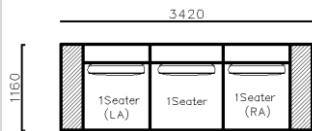

TV Stands----- P99

Bedroom ----- P104

Dining Room----- P130

Home Office----- P139

FABRIC SOFAS

- ✓ S1901-1
- ✓ Fabric feather sofa with one wooden armrest.
- ✓ Adjustable seat depth.
- ✓ Modular design concept for free arrangement.