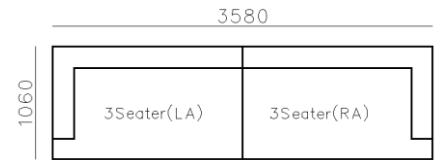

- ✓ S1502E-1
- ✓ Thick genuine leather cover
- ✓ Modern modular design
- ✓ Free arrangement