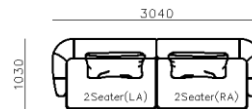

- ✓ B21S-1014 SOFA
- ✓ Curved shape big sectional