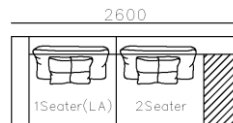

- ✓ S2010 SOFA
- ✓ Modular design for free arrangement
- ✓ Wood tray in the middle of the sofa