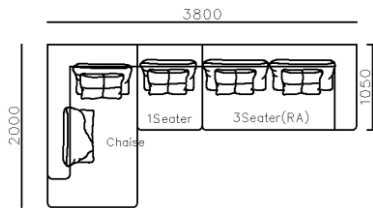

- ✓ S1518-2 SOFA
- ✓ Adjustable backrest
- ✓ Soft memory foam seating