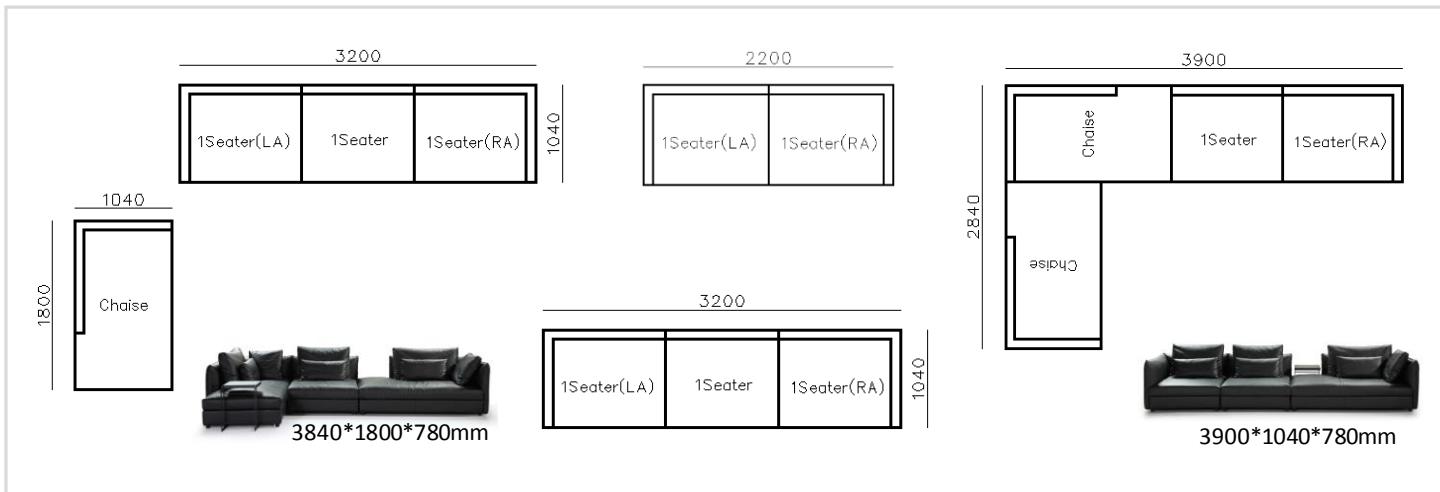

LEATHER SOFAS

- ✓ B21S-1009 SOFA
- ✓ Smooth curve structure
- ✓ High requirement on sewing
- ✓ Fabric and leather are available

- ✓ EL013-2 SOFA
- ✓ Soft latex and feather seating
- ✓ Modern modular design