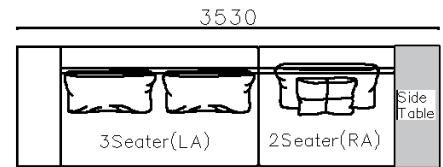

- ✓ S2002
- ✓ Soft seating comfort
- ✓ Metal structure

- ✓ B21S-1002
- ✓ Soft seating comfort
- ✓ Two kinds seating available
- ✓ With side table
- ✓ Modular design concept for free arrangement.

- ✓ B21S-1002
- ✓ Soft seating comfort
- ✓ Two kinds seating available
- ✓ With side table
- ✓ Modular design concept for free arrangement.

- ✓ S1508-2 SOFA
- ✓ Popular item
- ✓ Flexible combination
- ✓ 3+2+1+1 or sectional

- ✓ S2006 SOFA
- ✓ Adjustable Backframe

BMS sofas line HOME

- ✓ S1902 SOFA
- ✓ Microfiber leather base match with fabric
- ✓ Adjustable Backrest mechanism
- ✓ Flexible combination.
- ✓ Metal armrest