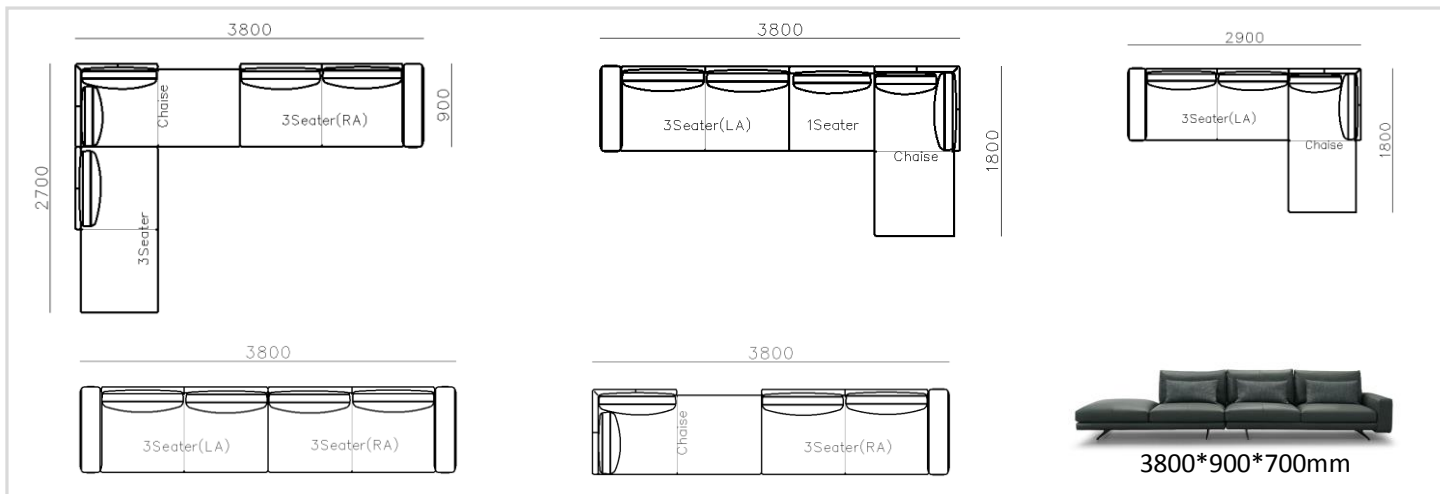

- ✓ S2005
- ✓ Smooth leather material
- ✓ Soft feather seating
- ✓ Modular design