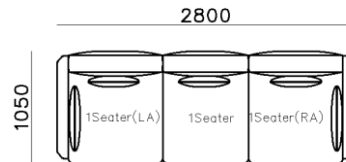

- ✓ B21S-1016 SOFA
- ✓ Original design BMS
- ✓ New arrival this March