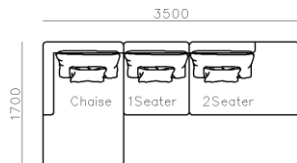

- ✓ B21S-1015 SOFA
- ✓ Adjustable backrest original design BMS
- ✓ New arrival