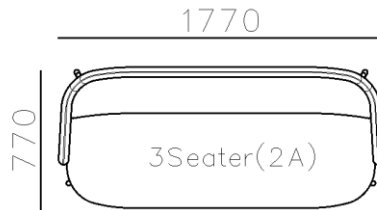

- ✓ S1903 SOFA
- ✓ High quality fabric

- ✓ S1602B SOFA
- ✓ Anti-slip backrest
- ✓ Movable backrest

- ✓ S2008 SOFA
- ✓ Microfiber leather match with fabric
- ✓ Soft seating comfort

- ✓ S2007 SOFA
- ✓ Metal structure
- ✓ Microfiber leather match with fabric