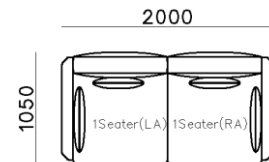

- ✓ B21S-1016 SOFA
- ✓ Original design BMS
- ✓ New arrival this March