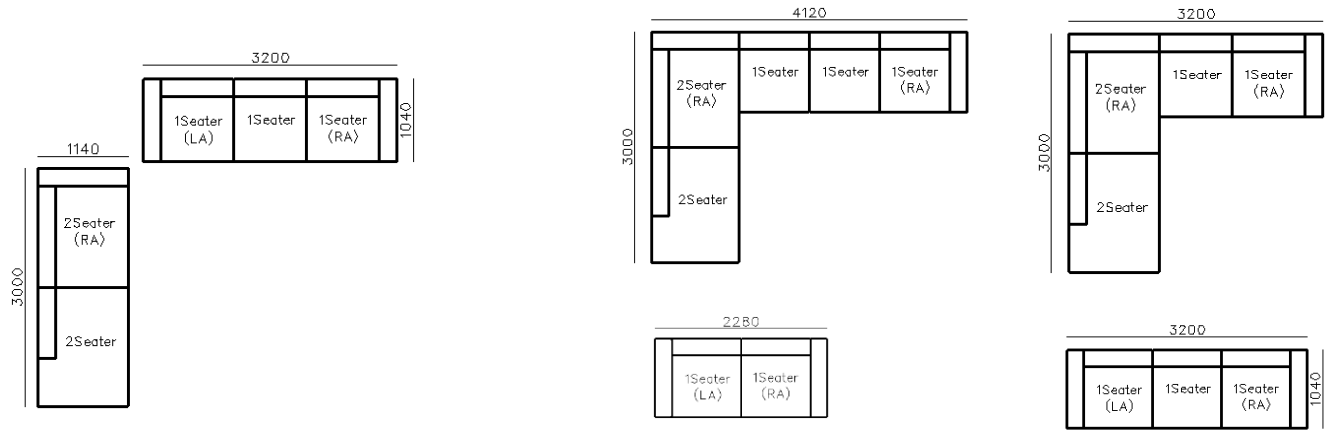

- ✓ S981-1 SOFA
- ✓ Soft feather and latex seating comfort
- ✓ Modular design