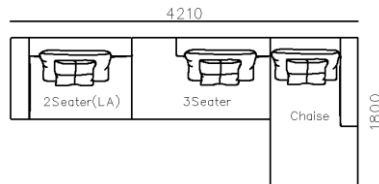

- ✓ B21S-1001 SOFA
- ✓ Leisure big fabric sectional
- ✓ Modern modular design