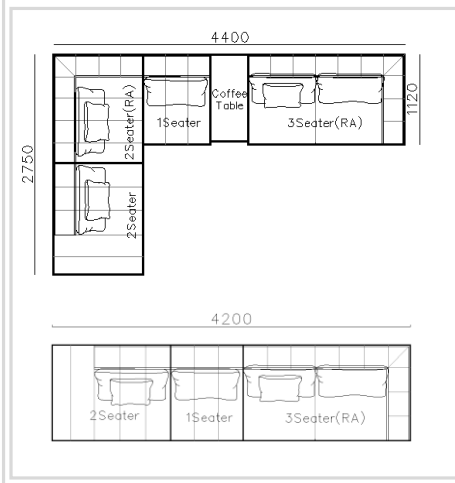

- ✓ B21S-1004PB
- ✓ Leather and fabric available
- ✓ Soft seating comfort
- ✓ Two kinds of seating