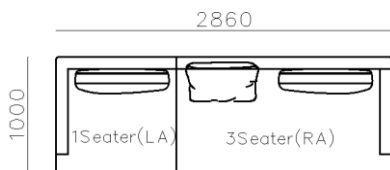

✓S972-3

✓Genuine leather couch and three-seater

- ✓ B21S-1007 SOFA
- ✓ Genuine leather 3-seater
- ✓ Metal base
- ✓ Soft seating comfort

✓ B23S-1022 SOFA

ACCENT CHAIRS

- **DY2003 SWIVEL CHAIR**
- 730*880*1100mm