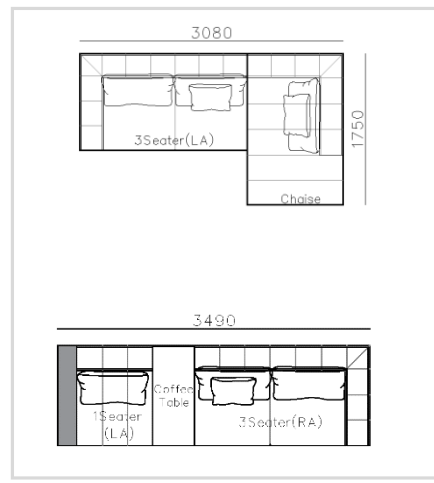

- ✓ B21S-1004PB
- ✓ Leather and fabric available
- ✓ Soft seating comfort
- ✓ Two kinds of seating