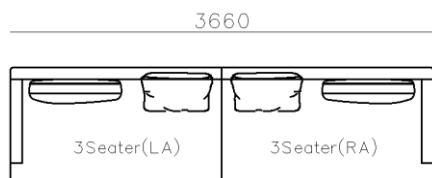

✓S972-3

✓Genuine leather couch and three-seater

- ✓ B21S-1007 SOFA
- ✓ Genuine leather 3-seater
- ✓ Metal base
- ✓ Soft seating comfort

✓ B23S-1022 SOFA

ACCENT CHAIRS

- **DY2003 SWIVEL CHAIR**
- 730*880*1100mm