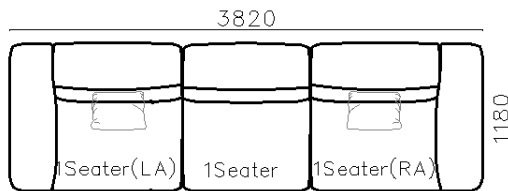

✓S972-3

✓Genuine leather couch and three-seater

- ✓ B21S-1007 SOFA
- ✓ Genuine leather 3-seater
- ✓ Metal base
- ✓ Soft seating comfort

✓ B23S-1022 SOFA

ACCENT CHAIRS

- **DY2003 SWIVEL CHAIR**
- 730*880*1100mm