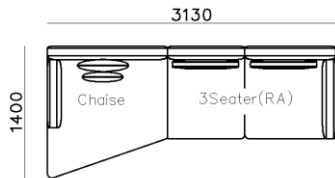

- ✓ B21S-1017 SOFA
- ✓ High back support available
- ✓ New arrival this March