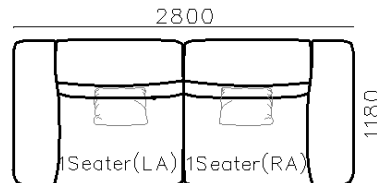

✓S972-3

✓Genuine leather couch and three-seater

- ✓ B21S-1007 SOFA
- ✓ Genuine leather 3-seater
- ✓ Metal base
- ✓ Soft seating comfort

✓ B23S-1022 SOFA

ACCENT CHAIRS

- **DY2003 SWIVEL CHAIR**
- 730*880*1100mm