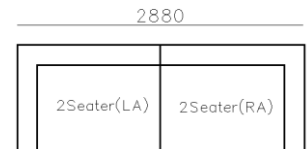

- ✓ S1502E-1
- ✓ Thick genuine leather cover
- ✓ Modern modular design
- ✓ Free arrangement