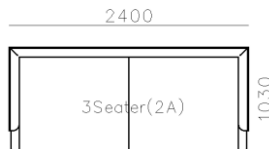

- ✓ S956 SOFA
- ✓ Fabric sofa with soft seating comfort