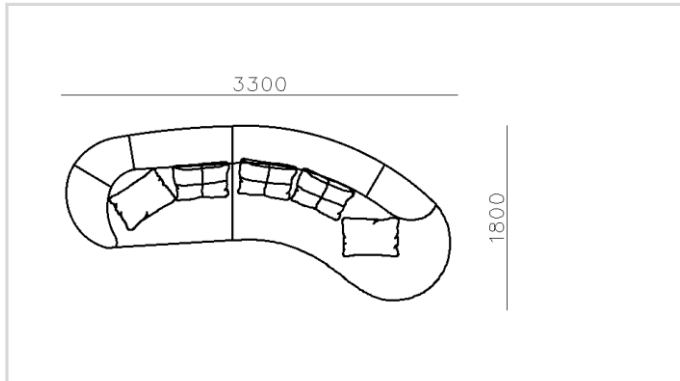

- ✓ S2011 SOFA
- ✓ Popular curved design
- ✓ Quality Boucle Fabric