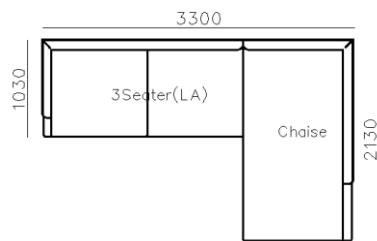

- ✓ S956 SOFA
- ✓ Fabric sofa with soft seating comfort