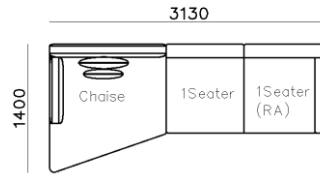

- ✓ B21S-1017 SOFA
- ✓ High back support available
- ✓ New arrival this March