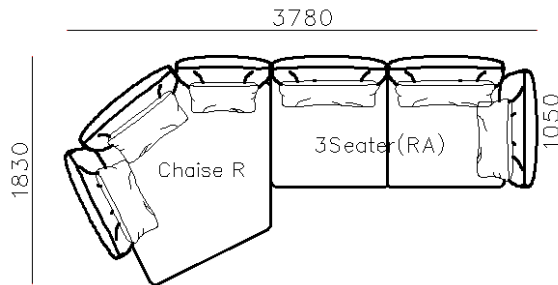

1190

950

2300

950

- ✓ B23S-1020 SOFA
- ✓ Adjustable backrest
- ✓ Soft and comfort seating

- ✓ B23S-1021 SOFA
- ✓ Adjustable armrest
- ✓ Soft and comfort seating

- ✓ B21S-1009 SOFA
- ✓ Special curved shape sofa
- ✓ Chaise add sintered stone as side table