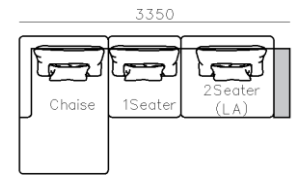

- ✓ B21S-1006 SOFA
- ✓ Fabric sofa with curved chaise
- ✓ Bronze color metal decorated

- ✓ B21S-1014 SOFA
- ✓ Curved shape big sectional

- ✓ S956 SOFA
- ✓ Fabric sofa with soft seating comfort

- ✓ B21S-1015 SOFA
- ✓ Adjustable backrest original design BMS
- ✓ New arrival