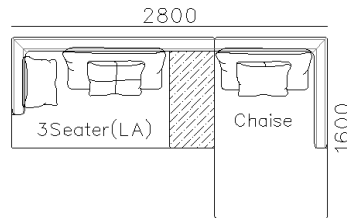

- ✓ BL2101
- ✓ Sectional Half Leather Sofa with Small Side Table

4700

3800

3300

3600

3400

2600

- ✓ BL2107
- ✓ Half Leather Sofa with Knitting
Back and side