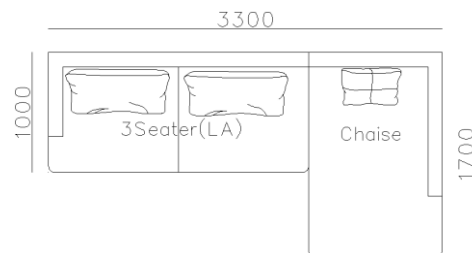

- ✓ L21S-A006GB
- ✓ Full Leather Sofa