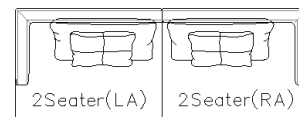

- ✓ BL2101
- ✓ Sectional Half Leather Sofa with Small Side Table

4700

3800

3300

3600

3400

2600

- ✓ BL2107
- ✓ Half Leather Sofa with Knitting
Back and side