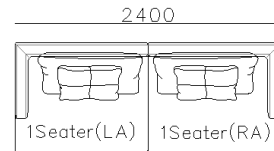

- ✓ Model#: L21S-A001
- ✓ Full Leather Sofa With Button Design Back

- ✓ Model#: BL2106
- ✓ Modular Half Leather Sofa

- ✓ L21S-A003
- ✓ Full Aniline Leather Sofa

- ✓ BL2101
- ✓ Sectional Half Leather Sofa with Small Side Table

- ✓ BL2101
- ✓ Sectional Half Leather Sofa with Small Side Table

4700

3800

3300

3600

3400

2600

- ✓ BL2107
- ✓ Half Leather Sofa with Knitting
Back and side