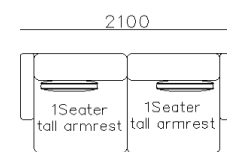

- ✓ L23S-A009
- ✓ Full Leather Sofa with dock and side table