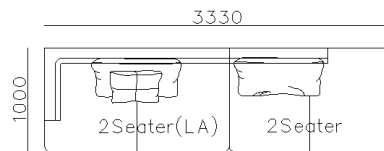

- ✓ L21S-A003
- ✓ Full Aniline Leather Sofa