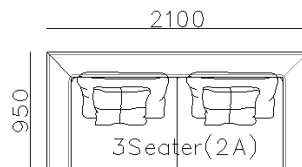

- ✓ L21S-A005
- ✓ Half Leather Sofa