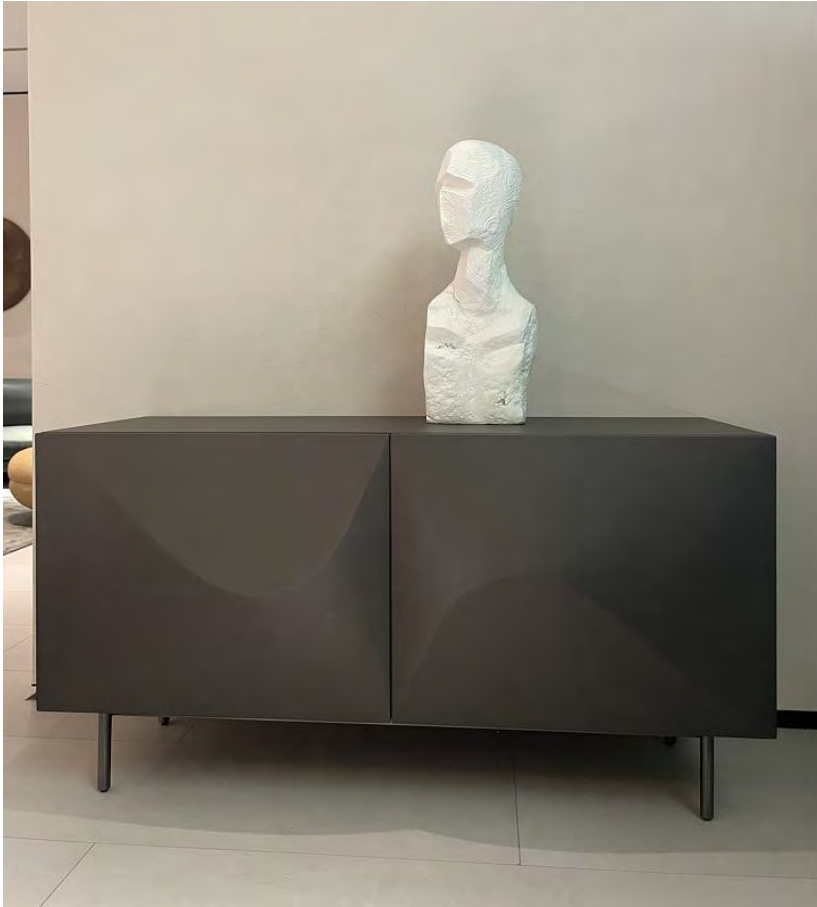

1. ---
2. **L23CG-H011B**
   - Wooden Sideboard
   - 1380*550*720Hmm