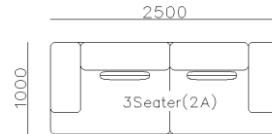

- ✓ L23S-A013
- ✓ Full Leather Sofa with Adjustable headrest