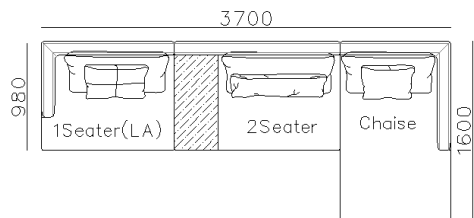

- ✓ Model#: L21S-A001
- ✓ Full Leather Sofa With Button Design Back

- ✓ Model#: BL2106
- ✓ Modular Half Leather Sofa

- ✓ L21S-A003
- ✓ Full Aniline Leather Sofa

- ✓ BL2101
- ✓ Sectional Half Leather Sofa with Small Side Table

- ✓ BL2101
- ✓ Sectional Half Leather Sofa with Small Side Table

4700

3800

3300

3600

3400

2600

- ✓ BL2107
- ✓ Half Leather Sofa with Knitting
Back and side