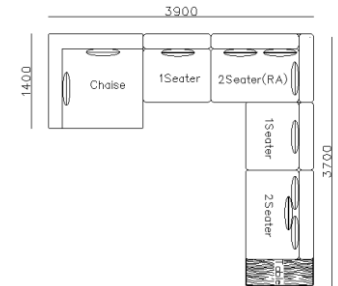

- ✓ L23S-A011
- ✓ Full Leather Sofa