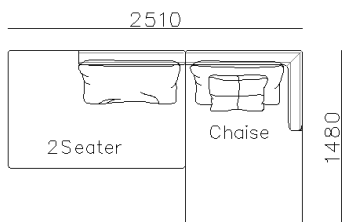

- ✓ BL2101
- ✓ Sectional Half Leather Sofa with Small Side Table

4700

3800

3300

3600

3400

2600

- ✓ BL2107
- ✓ Half Leather Sofa with Knitting
Back and side

3880

3450

2940

3400

2740

2460

- ✓ BL2107
- ✓ Half Leather Sofa with Knitting Back and side

- ✓ L21S-A005
- ✓ Half Leather Sofa