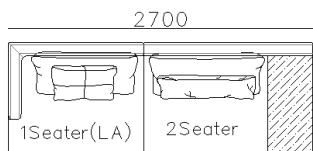

- ✓ Model#: L21S-A001
- ✓ Full Leather Sofa With Button Design Back

- ✓ Model#: BL2106
- ✓ Modular Half Leather Sofa

- ✓ L21S-A003
- ✓ Full Aniline Leather Sofa

- ✓ BL2101
- ✓ Sectional Half Leather Sofa with Small Side Table

- ✓ BL2101
- ✓ Sectional Half Leather Sofa with Small Side Table

4700

3800

3300

3600

3400

2600

- ✓ BL2107
- ✓ Half Leather Sofa with Knitting
Back and side