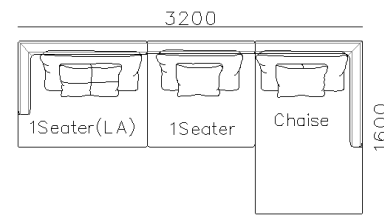

- ✓ Model#: L21S-A001
- ✓ Full Leather Sofa With Button Design Back

- ✓ Model#: BL2106
- ✓ Modular Half Leather Sofa

- ✓ L21S-A003
- ✓ Full Aniline Leather Sofa

- ✓ BL2101
- ✓ Sectional Half Leather Sofa with Small Side Table

- ✓ BL2101
- ✓ Sectional Half Leather Sofa with Small Side Table

4700

3800

3300

3600

3400

2600

- ✓ BL2107
- ✓ Half Leather Sofa with Knitting
Back and side