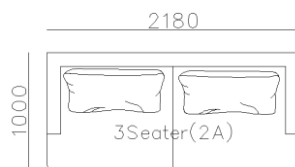

- ✓ L21S-A006GB
- ✓ Full Leather Sofa