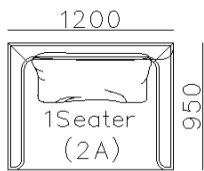

- ✓ Model#: BL2106
- ✓ Modular Half Leather Sofa