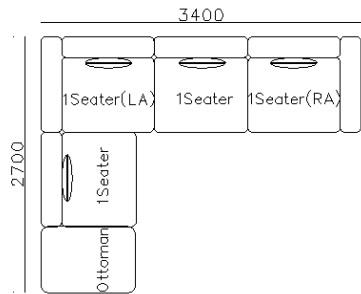

- ✓ L23S-A011
- ✓ Full Leather Sofa