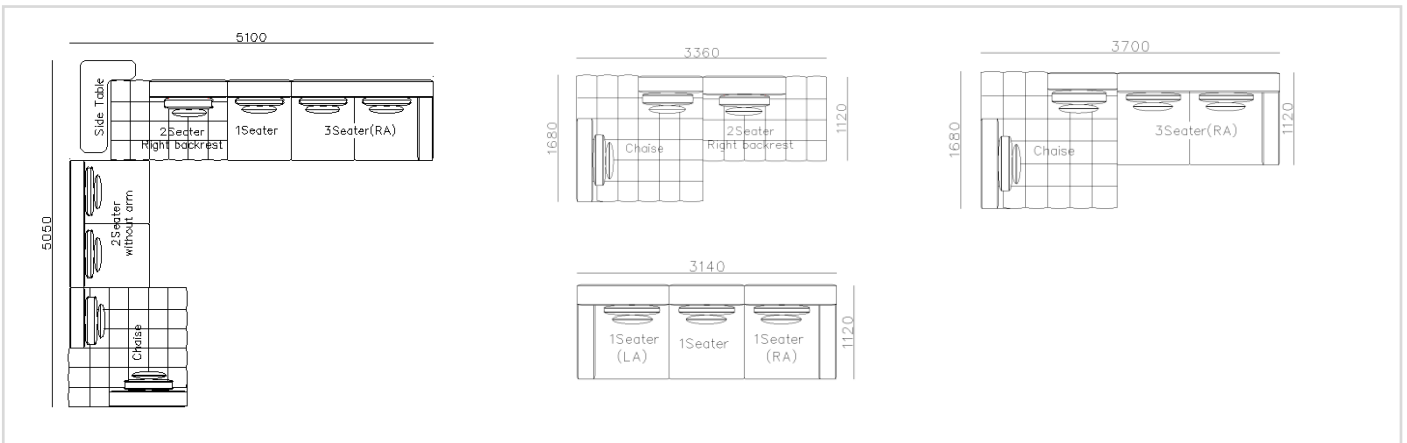

- ✓ L23S-A010G+H
- ✓ Sectional Full Leather Sofa