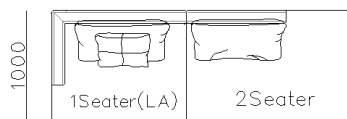

- ✓ BL2101
- ✓ Sectional Half Leather Sofa with Small Side Table

4700

3800

3300

3600

3400

2600

- ✓ BL2107
- ✓ Half Leather Sofa with Knitting
Back and side

3880

3450

2940

3400

2740

2460

- ✓ BL2107
- ✓ Half Leather Sofa with Knitting Back and side

- ✓ L21S-A005
- ✓ Half Leather Sofa