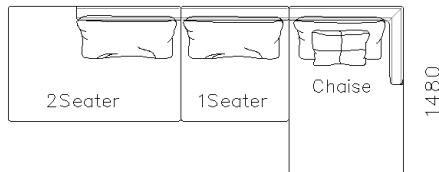

- ✓ BL2107
- ✓ Half Leather Sofa with Knitting
  Back and side

3880

3450

2940

3400

2740

2460