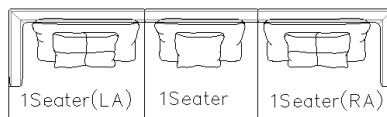

- ✓ BL2101
- ✓ Sectional Half Leather Sofa with Small Side Table

4700

3800

3300

3600

3400

2600

- ✓ BL2107
- ✓ Half Leather Sofa with Knitting
Back and side