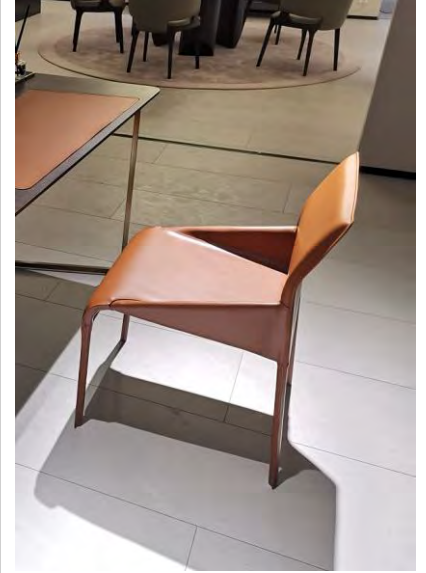

- **BL-SY2101**
- Saddle Leather Dining Chair
- 520*550*790mm