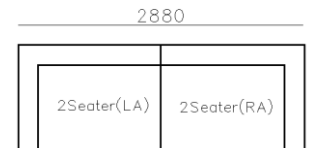

- ✓ S1502E-2
- ✓ Nubuck fabric sofa
- ✓ Soft seating comfort
- ✓ Modular design concept for free arrangement.