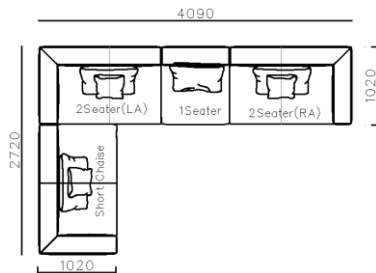

4400

3280

4170

4280

- ✓ S1702B
- ✓ Metal arm or upholstery arm
- ✓ Modular design
- ✓ High requirement on the stitching

- ✓ B21S-1008 SOFA
- ✓ Microfiber leather base and Fabric
- ✓ Flexible combination
- ✓ Metal armrest
- ✓ Round big chaise bed