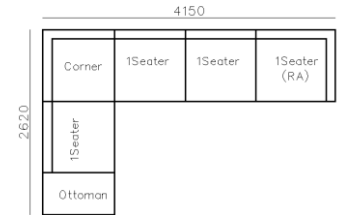

- ✓ S1706 SOFA
- ✓ Metal base cover with microfiber leather
- ✓ Wood storage arm

- ✓ S981-1 SOFA
- ✓ Soft feather and latex seating comfort
- ✓ Modular design

- ✓ S1606B SOFA
- ✓ With wood arm and corner table
- ✓ Elastic soft seating comfort
- ✓ Modular design
- ✓ Metal structure