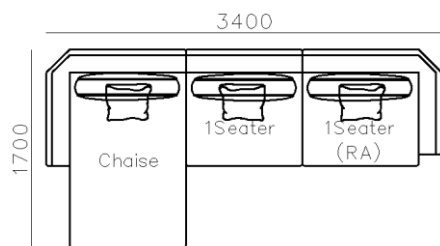

✓S972-3

✓Genuine leather couch and three-seater