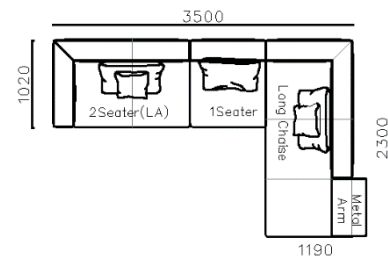

- ✓ B21S-1008 SOFA
- ✓ Microfiber leather base and Fabric
- ✓ Wide space chaise bed
- ✓ Thick Metal arm cover with microfiber leather