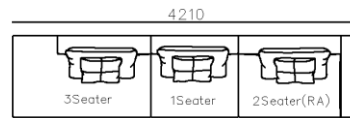

1190

950

2300

950

- ✓ B21S-1009 SOFA
- ✓ Special curved shape sofa
- ✓ Chaise add sintered stone as side table

- ✓ S2011 SOFA
- ✓ Popular curved design
- ✓ Quality Boucle Fabric

- ✓ B21S-1001 SOFA
- ✓ Leisure big fabric sectional
- ✓ Modern modular design