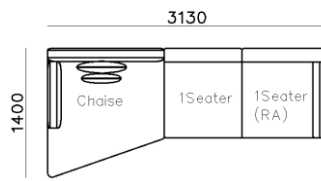

- ✓ B21S-1017 SOFA
- ✓ High back support available
- ✓ New arrival this March