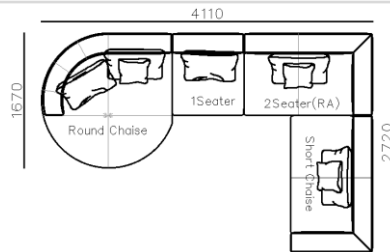

4400

3280

4170

4280

- ✓ S1702B
- ✓ Metal arm or upholstery arm
- ✓ Modular design
- ✓ High requirement on the stitching

- ✓ B21S-1008 SOFA
- ✓ Microfiber leather base and Fabric
- ✓ Flexible combination
- ✓ Metal armrest
- ✓ Round big chaise bed