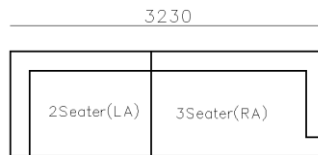

- ✓ S1502E
- ✓ Fabric sofa
- ✓ Soft seating comfort
- ✓ Modular design concept for free arrangement.