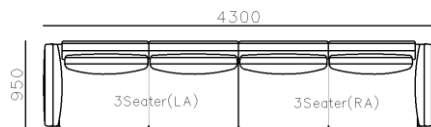

- ✓ S2002
- ✓ Soft seating comfort
- ✓ Metal structure