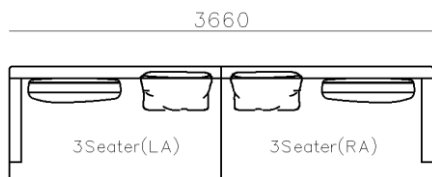

- ✓ B21S-1007 SOFA
- ✓ Genuine leather 3-seater
- ✓ Metal base
- ✓ Soft seating comfort