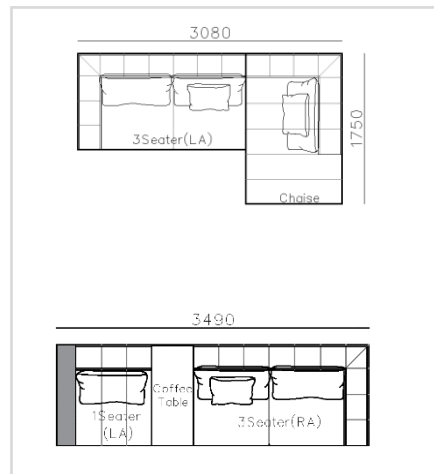

- ✓ B21S-1004PB
- ✓ Leather and fabric available
- ✓ Soft seating comfort
- ✓ Two kinds of seating