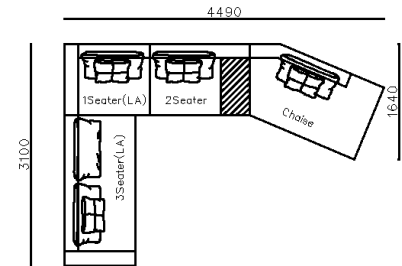

- ✓ S2010 SOFA
- ✓ Modular design for free arrangement
- ✓ Wood tray in the middle of the sofa