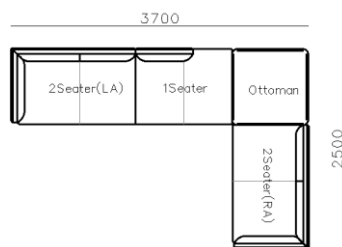

- ✓ S2004
- ✓ Pretty soft feather seating
- ✓ Genuine leather match with fabric
- ✓ Modular design