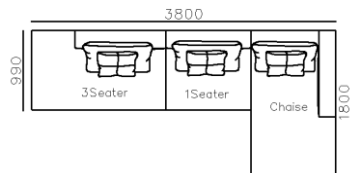

1190

950

2300

950

- ✓ B21S-1009 SOFA
- ✓ Special curved shape sofa
- ✓ Chaise add sintered stone as side table

- ✓ S2011 SOFA
- ✓ Popular curved design
- ✓ Quality Boucle Fabric

- ✓ B21S-1001 SOFA
- ✓ Leisure big fabric sectional
- ✓ Modern modular design