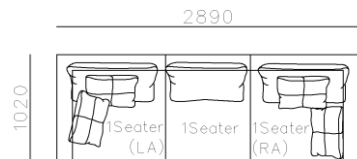

- ✓ B21S-1008 SOFA
- ✓ Microfiber leather base and Fabric
- ✓ Wide space chaise bed
- ✓ Thick Metal arm cover with microfiber leather

- ✓ S2002
- ✓ Soft seating comfort
- ✓ Metal structure

- ✓ B21S-1002
- ✓ Soft seating comfort
- ✓ Two kinds seating available
- ✓ With side table
- ✓ Modular design concept for free arrangement.

- ✓ B21S-1002
- ✓ Soft seating comfort
- ✓ Two kinds seating available
- ✓ With side table
- ✓ Modular design concept for free arrangement.

- ✓ S1508-2 SOFA
- ✓ Popular item
- ✓ Flexible combination
- ✓ 3+2+1+1 or sectional