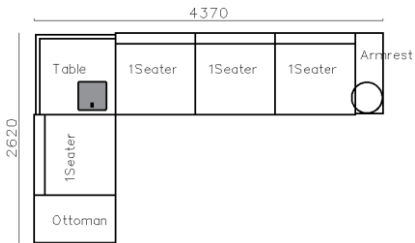

- ✓ S1606B SOFA
- ✓ With wood arm and corner table
- ✓ Elastic soft seating comfort
- ✓ Modular design
- ✓ Metal structure