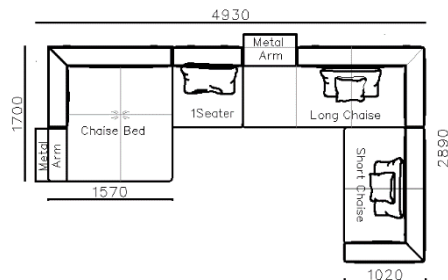

- ✓ B21S-1008 SOFA
- ✓ Microfiber leather base and Fabric
- ✓ Wide space chaise bed
- ✓ Thick Metal arm cover with microfiber leather