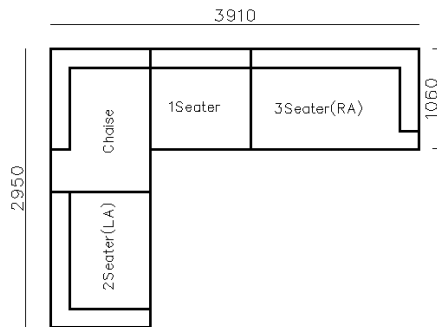

- ✓ S1502E-2
- ✓ Nubuck fabric sofa
- ✓ Soft seating comfort
- ✓ Modular design concept for free arrangement.