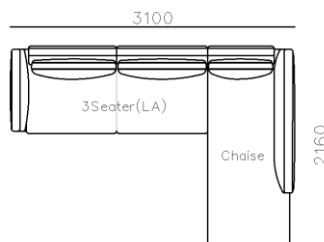

- ✓ S2002
- ✓ Soft seating comfort
- ✓ Metal structure