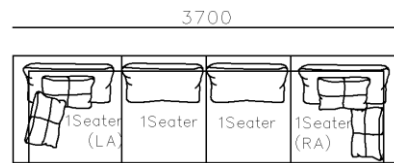

- ✓ B21S-1008 SOFA
- ✓ Microfiber leather base and Fabric
- ✓ Wide space chaise bed
- ✓ Thick Metal arm cover with microfiber leather

- ✓ S2002
- ✓ Soft seating comfort
- ✓ Metal structure

- ✓ B21S-1002
- ✓ Soft seating comfort
- ✓ Two kinds seating available
- ✓ With side table
- ✓ Modular design concept for free arrangement.

- ✓ B21S-1002
- ✓ Soft seating comfort
- ✓ Two kinds seating available
- ✓ With side table
- ✓ Modular design concept for free arrangement.

- ✓ S1508-2 SOFA
- ✓ Popular item
- ✓ Flexible combination
- ✓ 3+2+1+1 or sectional