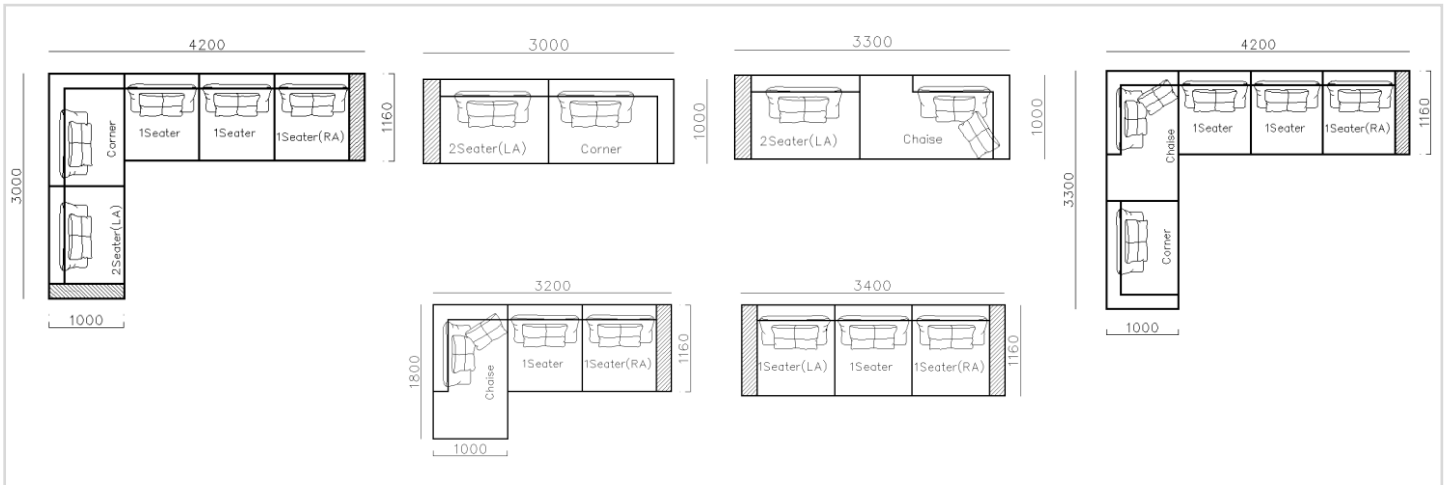

FABRIC SOFAS

- ✓ S1901-1
- ✓ Fabric feather sofa with one wooden armrest.
- ✓ Adjustable seat depth.
- ✓ Modular design concept for free arrangement.

- ✓ S1608-1
- ✓ Fabric feather sofa with two wooden armrests.
- ✓ Upholstery armrest or wooden armrest.
- ✓ Modular design concept for free arrangement.