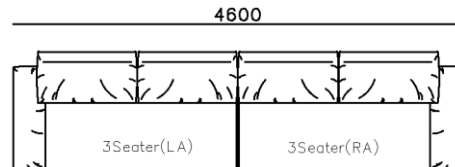

- ✓ B21S-1010 SOFA
- ✓ Soft feather filling 4-seater