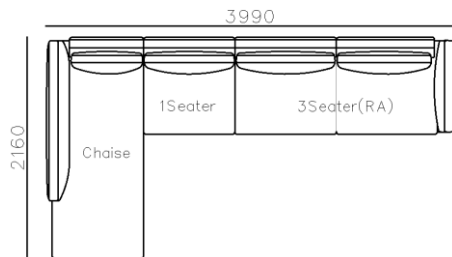

- ✓ S2002
- ✓ Soft seating comfort
- ✓ Metal structure