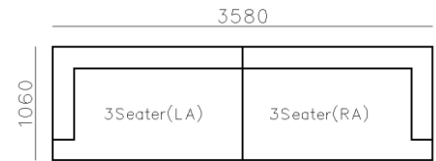

- ✓ S1502E
- ✓ Fabric sofa
- ✓ Soft seating comfort
- ✓ Modular design concept for free arrangement.