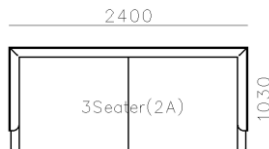

- ✓ B21S-1006 SOFA
- ✓ Fabric sofa with curved chaise
- ✓ Bronze color metal decorated

- ✓ B21S-1014 SOFA
- ✓ Curved shape big sectional

- ✓ S956 SOFA
- ✓ Fabric sofa with soft seating comfort

- ✓ B21S-1015 SOFA
- ✓ Adjustable backrest original design BMS
- ✓ New arrival