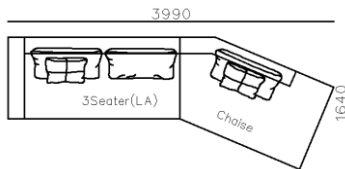

- ✓ S2010 SOFA
- ✓ Modular design for free arrangement
- ✓ Wood tray in the middle of the sofa