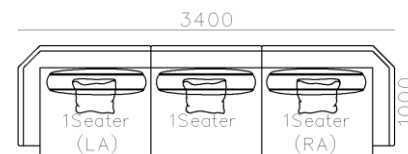

✓S972-3

✓Genuine leather couch and three-seater