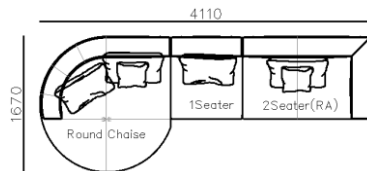

4400

3280

4170

4280

- ✓ S1702B
- ✓ Metal arm or upholstery arm
- ✓ Modular design
- ✓ High requirement on the stitching

- ✓ B21S-1008 SOFA
- ✓ Microfiber leather base and Fabric
- ✓ Flexible combination
- ✓ Metal armrest
- ✓ Round big chaise bed