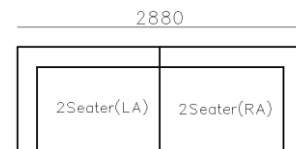

- ✓ S1502E-1
- ✓ Thick genuine leather cover
- ✓ Modern modular design
- ✓ Free arrangement