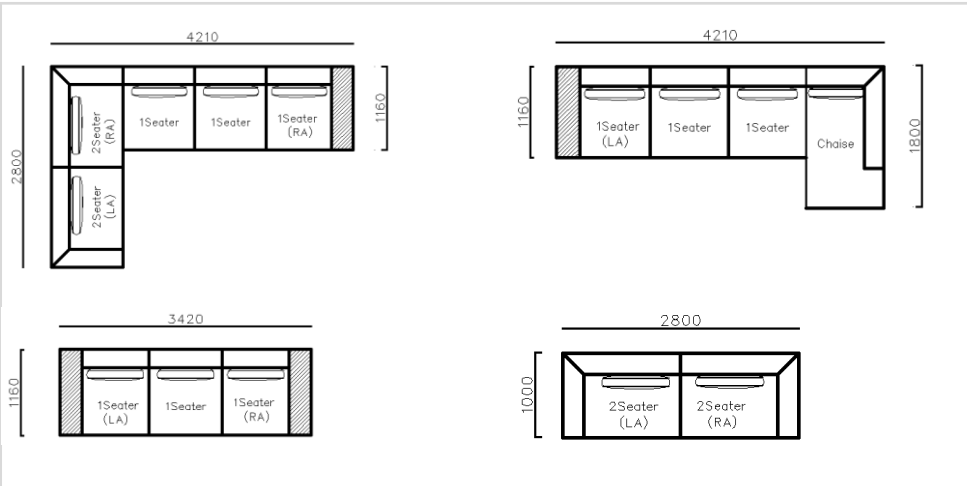

FABRIC SOFAS

- ✓ S1901-1
- ✓ Fabric feather sofa with one wooden armrest.
- ✓ Adjustable seat depth.
- ✓ Modular design concept for free arrangement.

- ✓ S1608-1
- ✓ Fabric feather sofa with two wooden armrests.
- ✓ Upholstery armrest or wooden armrest.
- ✓ Modular design concept for free arrangement.