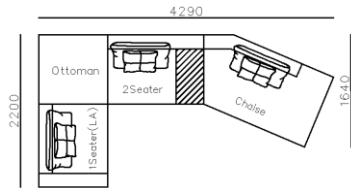

- ✓ S2010 SOFA
- ✓ Modular design for free arrangement
- ✓ Wood tray in the middle of the sofa