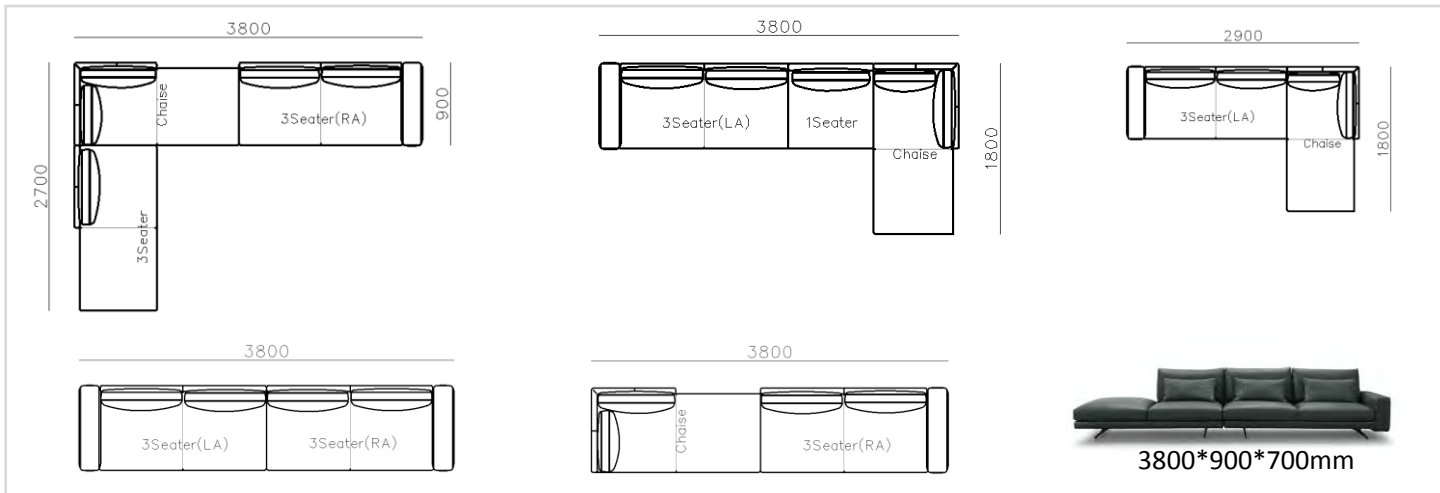

- ✓ S2005
- ✓ Smooth leather material
- ✓ Soft feather seating
- ✓ Modular design