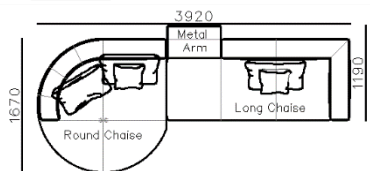

4400

3280

4170

4280

- ✓ S1702B
- ✓ Metal arm or upholstery arm
- ✓ Modular design
- ✓ High requirement on the stitching

- ✓ B21S-1008 SOFA
- ✓ Microfiber leather base and Fabric
- ✓ Flexible combination
- ✓ Metal armrest
- ✓ Round big chaise bed