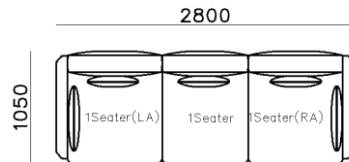

- ✓ B21S-1016 SOFA
- ✓ Original design BMS
- ✓ New arrival this March