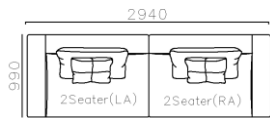

1190

950

2300

950

- ✓ B21S-1009 SOFA
- ✓ Special curved shape sofa
- ✓ Chaise add sintered stone as side table

- ✓ S2011 SOFA
- ✓ Popular curved design
- ✓ Quality Boucle Fabric

- ✓ B21S-1001 SOFA
- ✓ Leisure big fabric sectional
- ✓ Modern modular design