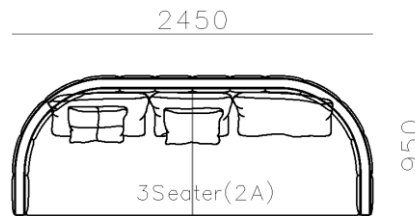

- ✓ B21S-1009 SOFA
- ✓ Smooth curve structure
- ✓ High requirement on sewing
- ✓ Fabric and leather are available