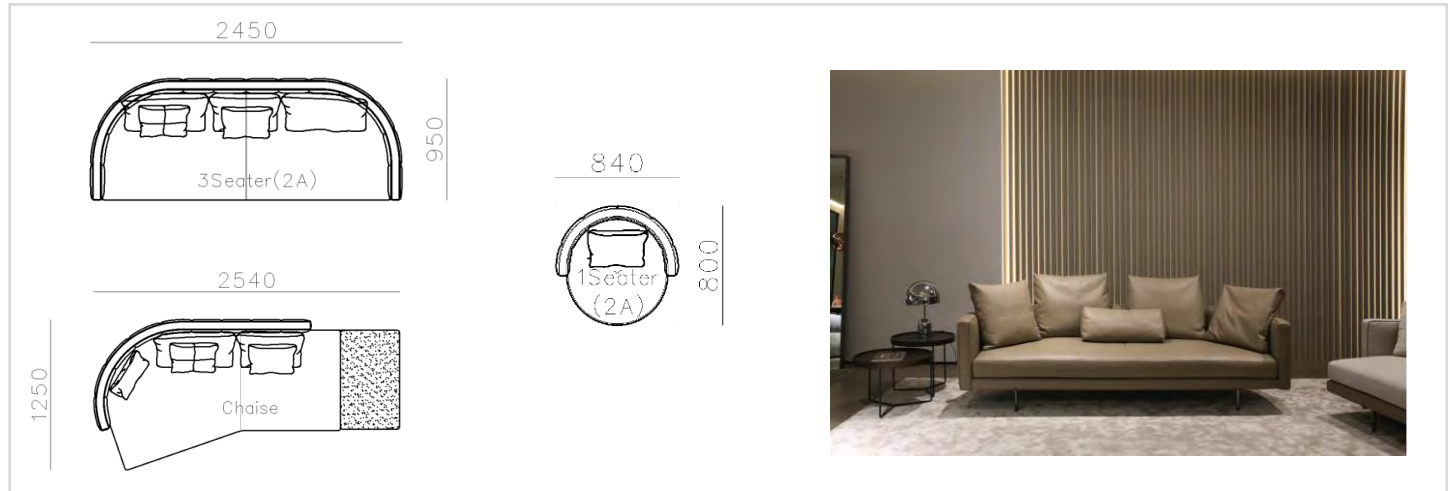

1190

950

2300

950

- ✓ B21S-1009 SOFA
- ✓ Special curved shape sofa
- ✓ Chaise add sintered stone as side table

- ✓ S2011 SOFA
- ✓ Popular curved design
- ✓ Quality Boucle Fabric

- ✓ B21S-1001 SOFA
- ✓ Leisure big fabric sectional
- ✓ Modern modular design