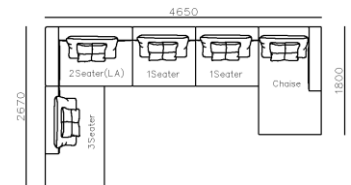

1190

950

2300

950

- ✓ B21S-1009 SOFA
- ✓ Special curved shape sofa
- ✓ Chaise add sintered stone as side table

- ✓ S2011 SOFA
- ✓ Popular curved design
- ✓ Quality Boucle Fabric

- ✓ B21S-1001 SOFA
- ✓ Leisure big fabric sectional
- ✓ Modern modular design