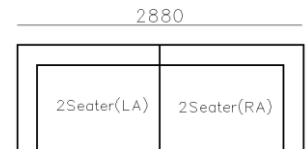

- ✓ S1502E
- ✓ Fabric sofa
- ✓ Soft seating comfort
- ✓ Modular design concept for free arrangement.