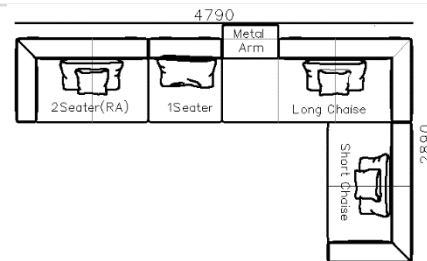

4400

3280

4170

4280

- ✓ S1702B
- ✓ Metal arm or upholstery arm
- ✓ Modular design
- ✓ High requirement on the stitching

- ✓ B21S-1008 SOFA
- ✓ Microfiber leather base and Fabric
- ✓ Flexible combination
- ✓ Metal armrest
- ✓ Round big chaise bed