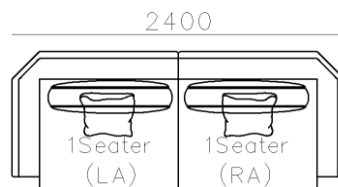

✓S972-3

✓Genuine leather couch and three-seater