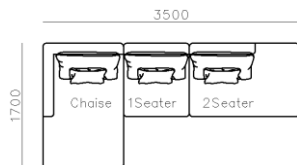

- ✓ B21S-1006 SOFA
- ✓ Fabric sofa with curved chaise
- ✓ Bronze color metal decorated

- ✓ B21S-1014 SOFA
- ✓ Curved shape big sectional

- ✓ S956 SOFA
- ✓ Fabric sofa with soft seating comfort

- ✓ B21S-1015 SOFA
- ✓ Adjustable backrest original design BMS
- ✓ New arrival