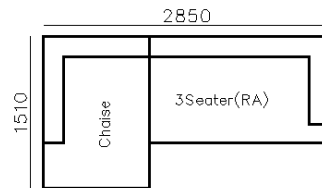

- ✓ S1502E
- ✓ Fabric sofa
- ✓ Soft seating comfort
- ✓ Modular design concept for free arrangement.