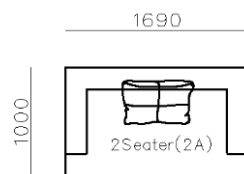

- ✓ S1703C SOFA
- ✓ 4-seater Nubuck Fabric Sofa