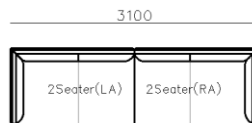

- ✓ S2004
- ✓ Pretty soft feather seating
- ✓ Genuine leather match with fabric
- ✓ Modular design