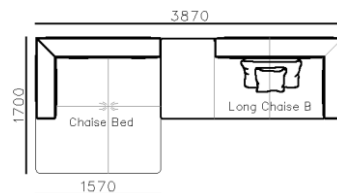

- ✓ B21S-1008 SOFA
- ✓ Microfiber leather base and Fabric
- ✓ Wide space chaise bed
- ✓ Thick Metal arm cover with microfiber leather