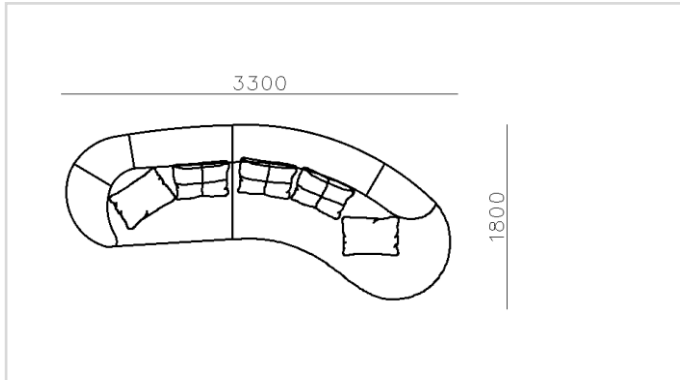

1190

950

2300

950

- ✓ B21S-1009 SOFA
- ✓ Special curved shape sofa
- ✓ Chaise add sintered stone as side table

- ✓ S2011 SOFA
- ✓ Popular curved design
- ✓ Quality Boucle Fabric

- ✓ B21S-1001 SOFA
- ✓ Leisure big fabric sectional
- ✓ Modern modular design