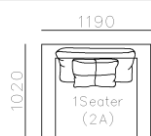

- ✓ S1508-2 SOFA
- ✓ Popular item
- ✓ Flexible combination
- ✓ 3+2+1+1 or sectional