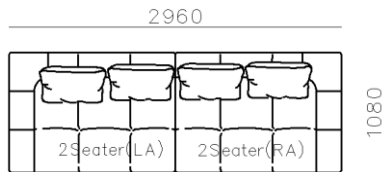

ACCENT CHAIRS

- **DY2003 SWIVEL CHAIR**
- 730*880*1100mm

Simple style and clean lines offer you with unlimited possibility of choices, and also let you match other furniture easily.
Finely-detailed designs will bring you endless comforts in daily use.