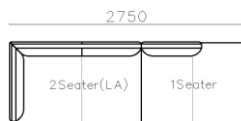

- ✓ S2004
- ✓ Pretty soft feather seating
- ✓ Genuine leather match with fabric
- ✓ Modular design