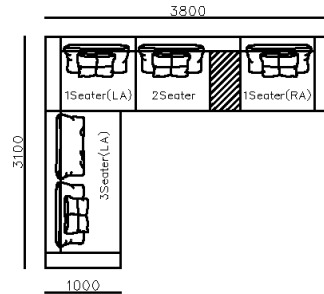

- ✓ S2010 SOFA
- ✓ Modular design for free arrangement
- ✓ Wood tray in the middle of the sofa