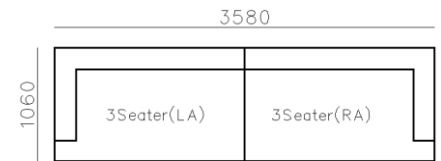

- ✓ S1502E-2
- ✓ Nubuck fabric sofa
- ✓ Soft seating comfort
- ✓ Modular design concept for free arrangement.