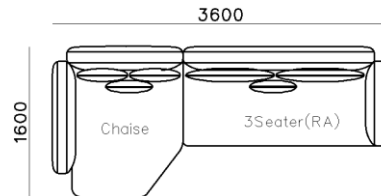

- ✓ B21S-1018 SOFA
- ✓ New arrival this March