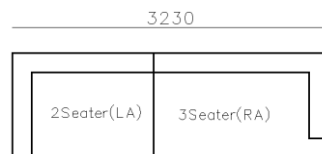

- ✓ S1502E-1
- ✓ Thick genuine leather cover
- ✓ Modern modular design
- ✓ Free arrangement