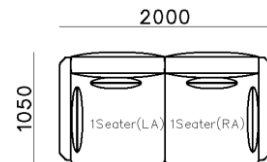

- ✓ B21S-1016 SOFA
- ✓ Original design BMS
- ✓ New arrival this March