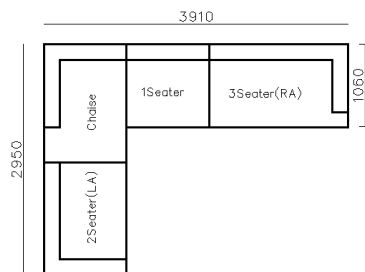

- ✓ S1502E-1
- ✓ Thick genuine leather cover
- ✓ Modern modular design
- ✓ Free arrangement