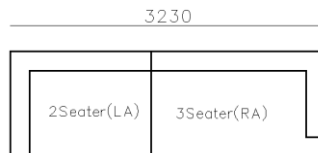

- ✓ S1502E-2
- ✓ Nubuck fabric sofa
- ✓ Soft seating comfort
- ✓ Modular design concept for free arrangement.