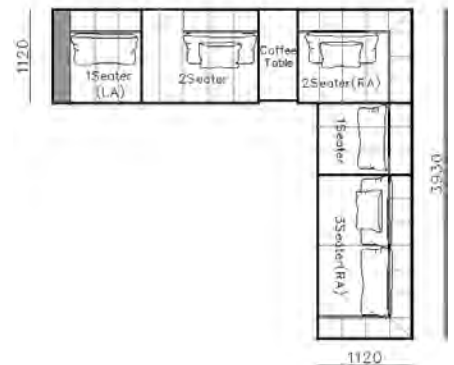

4400

3280

4170

4280

- ✓ S1702B
- ✓ Metal arm or upholstery arm
- ✓ Modular design
- ✓ High requirement on the stitching

- ✓ B21S-1008 SOFA
- ✓ Microfiber leather base and Fabric
- ✓ Flexible combination
- ✓ Metal armrest
- ✓ Round big chaise bed