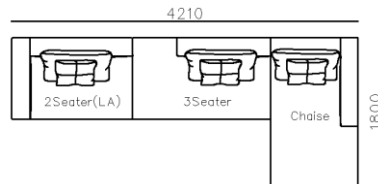

1190

950

2300

950

- ✓ B21S-1009 SOFA
- ✓ Special curved shape sofa
- ✓ Chaise add sintered stone as side table

- ✓ S2011 SOFA
- ✓ Popular curved design
- ✓ Quality Boucle Fabric

- ✓ B21S-1001 SOFA
- ✓ Leisure big fabric sectional
- ✓ Modern modular design