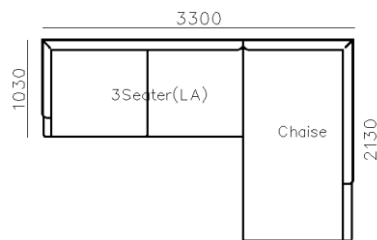

- ✓ S956 SOFA
- ✓ Fabric sofa with soft seating comfort