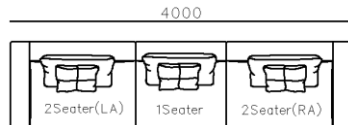

1190

950

2300

950

- ✓ B21S-1009 SOFA
- ✓ Special curved shape sofa
- ✓ Chaise add sintered stone as side table

- ✓ S2011 SOFA
- ✓ Popular curved design
- ✓ Quality Boucle Fabric

- ✓ B21S-1001 SOFA
- ✓ Leisure big fabric sectional
- ✓ Modern modular design