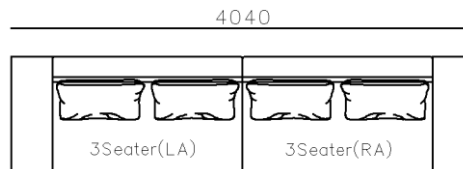

- ✓ B21S-1008 SOFA
- ✓ Microfiber leather base and Fabric
- ✓ Wide space chaise bed
- ✓ Thick Metal arm cover with microfiber leather

- ✓ S2002
- ✓ Soft seating comfort
- ✓ Metal structure

- ✓ B21S-1002
- ✓ Soft seating comfort
- ✓ Two kinds seating available
- ✓ With side table
- ✓ Modular design concept for free arrangement.

- ✓ B21S-1002
- ✓ Soft seating comfort
- ✓ Two kinds seating available
- ✓ With side table
- ✓ Modular design concept for free arrangement.

- ✓ S1508-2 SOFA
- ✓ Popular item
- ✓ Flexible combination
- ✓ 3+2+1+1 or sectional