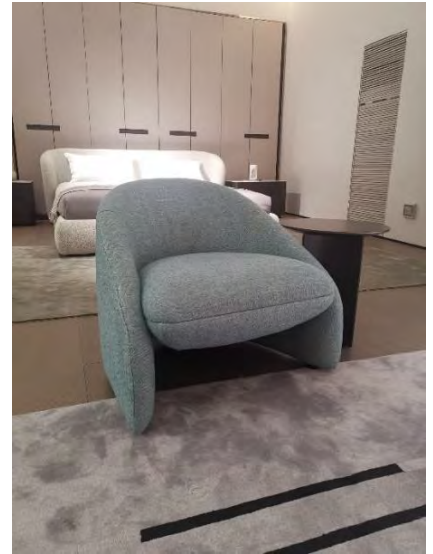

BMS CASA

FASHIONABLE

- **B23XY-0013**
- Leather Chair
- 880*700*770mm

- **B23XY-X0012**
- Fabric Chair with Stool
- Chair:900*900*850mm
- Stool:650*650*350mm

- **B23XY-0011**
- Fabric Chair
- 805*735*685mm