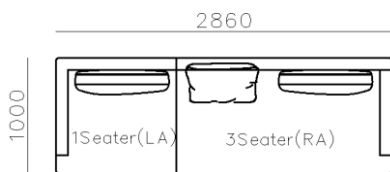

- ✓ B21S-1007 SOFA
- ✓ Genuine leather 3-seater
- ✓ Metal base
- ✓ Soft seating comfort