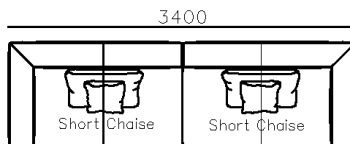

- ✓ B21S-1008 SOFA
- ✓ Microfiber leather base and Fabric
- ✓ Wide space chaise bed
- ✓ Thick Metal arm cover with microfiber leather