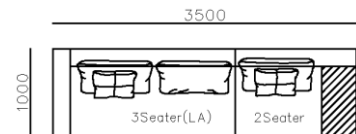

- ✓ S2010 SOFA
- ✓ Modular design for free arrangement
- ✓ Wood tray in the middle of the sofa