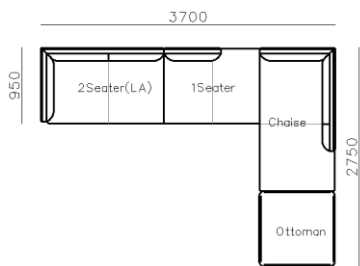

- ✓ S2004
- ✓ Pretty soft feather seating
- ✓ Genuine leather match with fabric
- ✓ Modular design