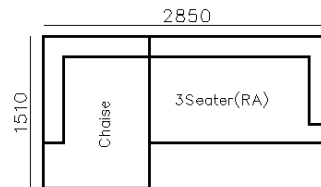

- ✓ S1502E-2
- ✓ Nubuck fabric sofa
- ✓ Soft seating comfort
- ✓ Modular design concept for free arrangement.