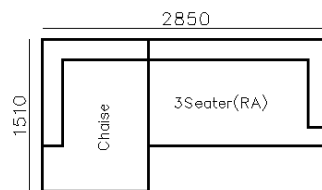

- ✓ S1502E-1
- ✓ Thick genuine leather cover
- ✓ Modern modular design
- ✓ Free arrangement