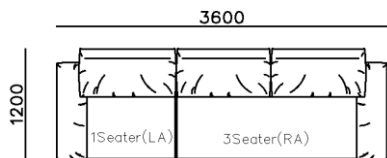

- ✓ B21S-1010 SOFA
- ✓ Soft feather filling 4-seater