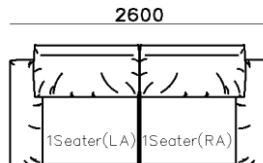

- ✓ B21S-1010 SOFA
- ✓ Soft feather filling 4-seater