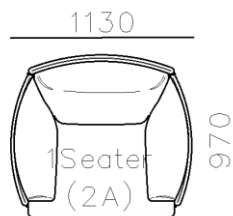

- ✓ S2007 SOFA
- ✓ Metal structure
- ✓ Microfiber leather match with fabric