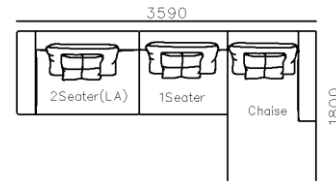

1190

950

2300

950

- ✓ B21S-1009 SOFA
- ✓ Special curved shape sofa
- ✓ Chaise add sintered stone as side table

- ✓ S2011 SOFA
- ✓ Popular curved design
- ✓ Quality Boucle Fabric

- ✓ B21S-1001 SOFA
- ✓ Leisure big fabric sectional
- ✓ Modern modular design