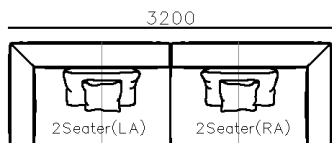

- ✓ B21S-1008 SOFA
- ✓ Microfiber leather base and Fabric
- ✓ Wide space chaise bed
- ✓ Thick Metal arm cover with microfiber leather