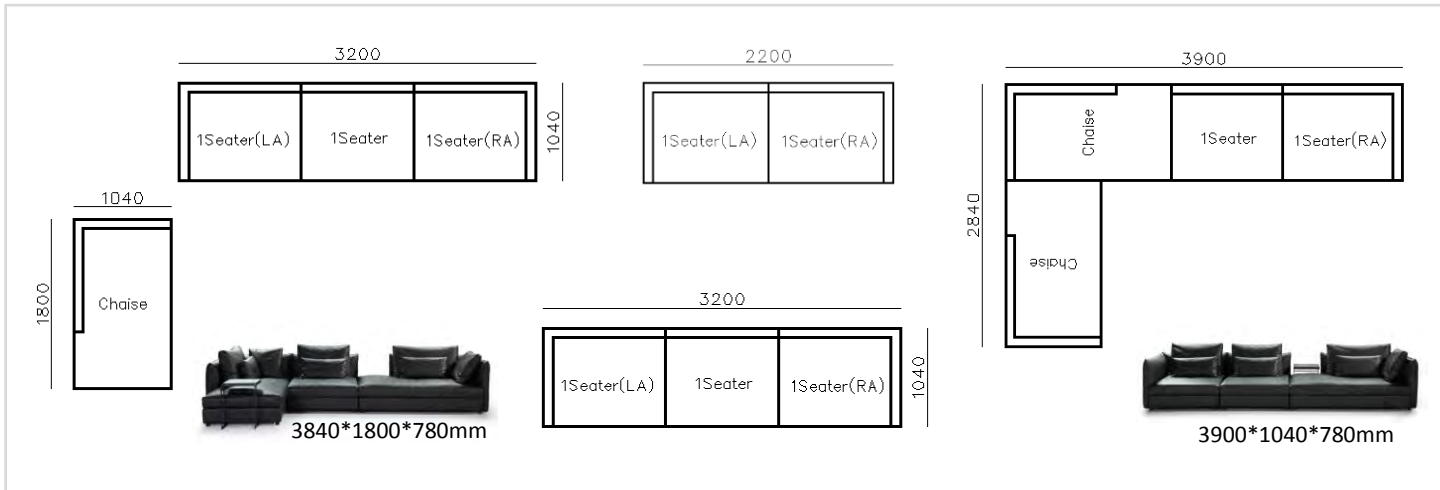

LEATHER SOFAS

- ✓ B21S-1009 SOFA
- ✓ Smooth curve structure
- ✓ High requirement on sewing
- ✓ Fabric and leather are available

- ✓ EL013-2 SOFA
- ✓ Soft latex and feather seating
- ✓ Modern modular design