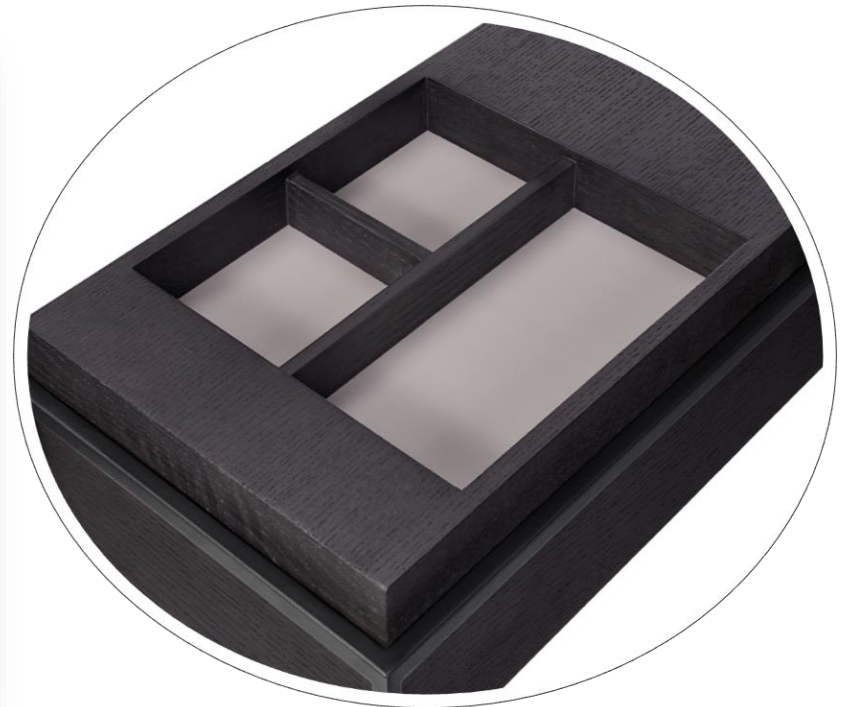

IMPORTANT NOTICE

To Meet the latest trend of color on High end wooden furniture, we have changed veneer color of BMS Panel furniture from walnut(BW-17) to black oak(BW-20). All walnut part of furniture listed in this catalog will come in black oak finishing unless specially requested.

Please contact our sales representative for details!